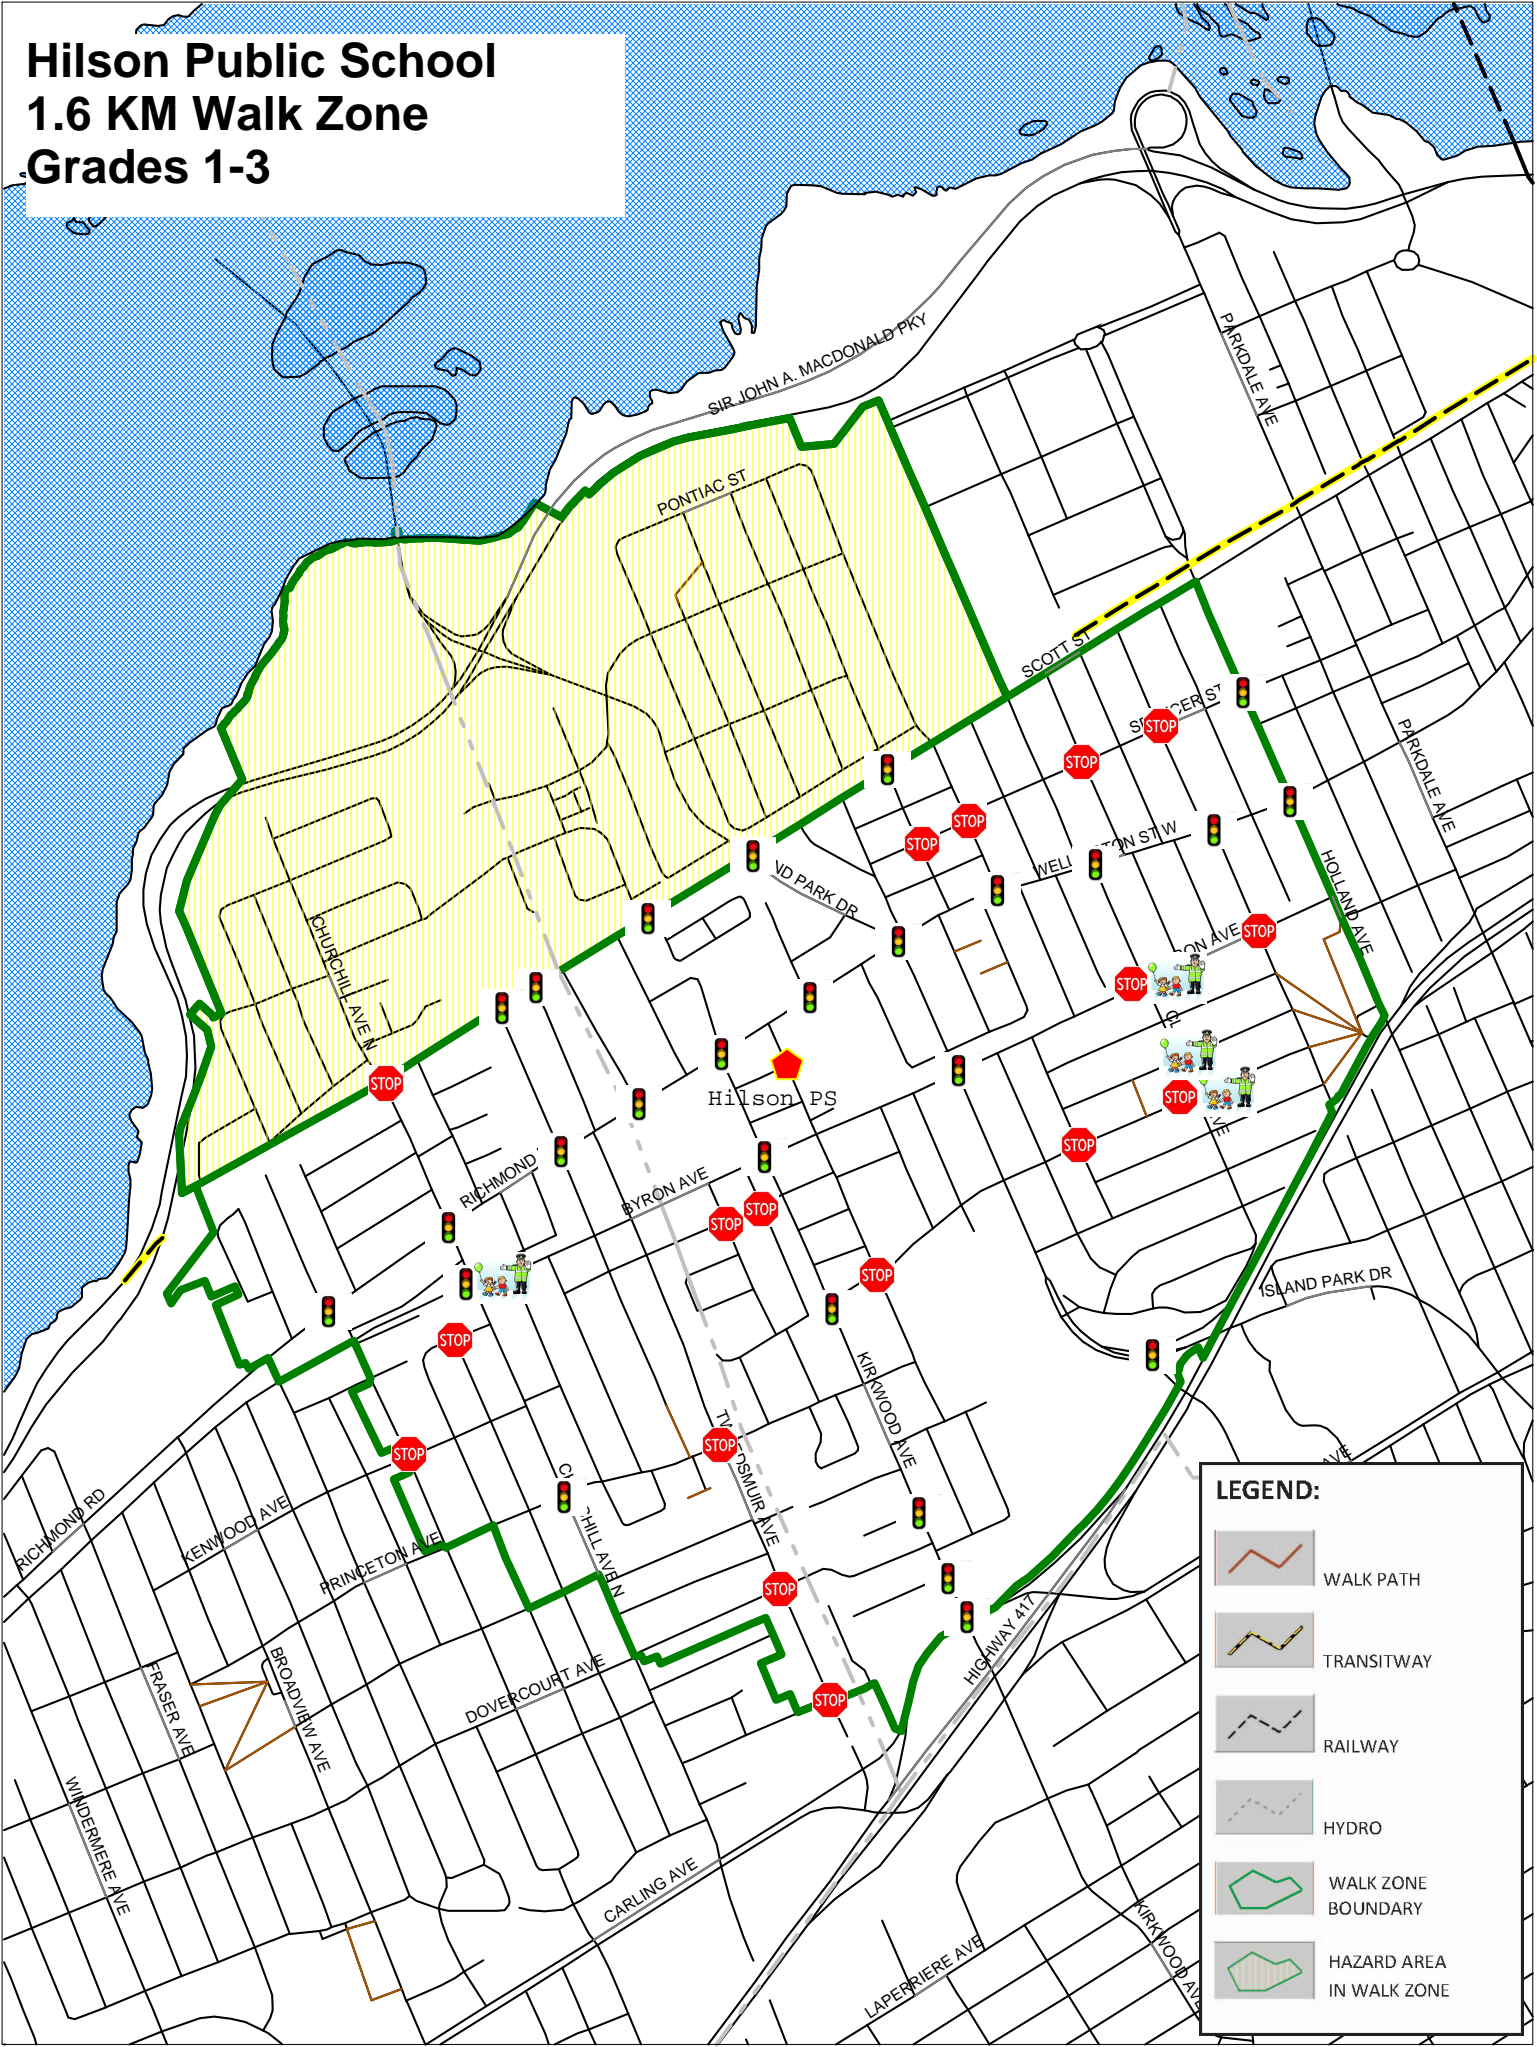

Hilson Public School

1.6 KM Walk Zone

Grades 1-3

LEGEND:

-  WALK PATH
-  TRANSITWAY
-  RAILWAY
-  HYDRO
-  WALK ZONE BOUNDARY
-  HAZARD AREA IN WALK ZONE