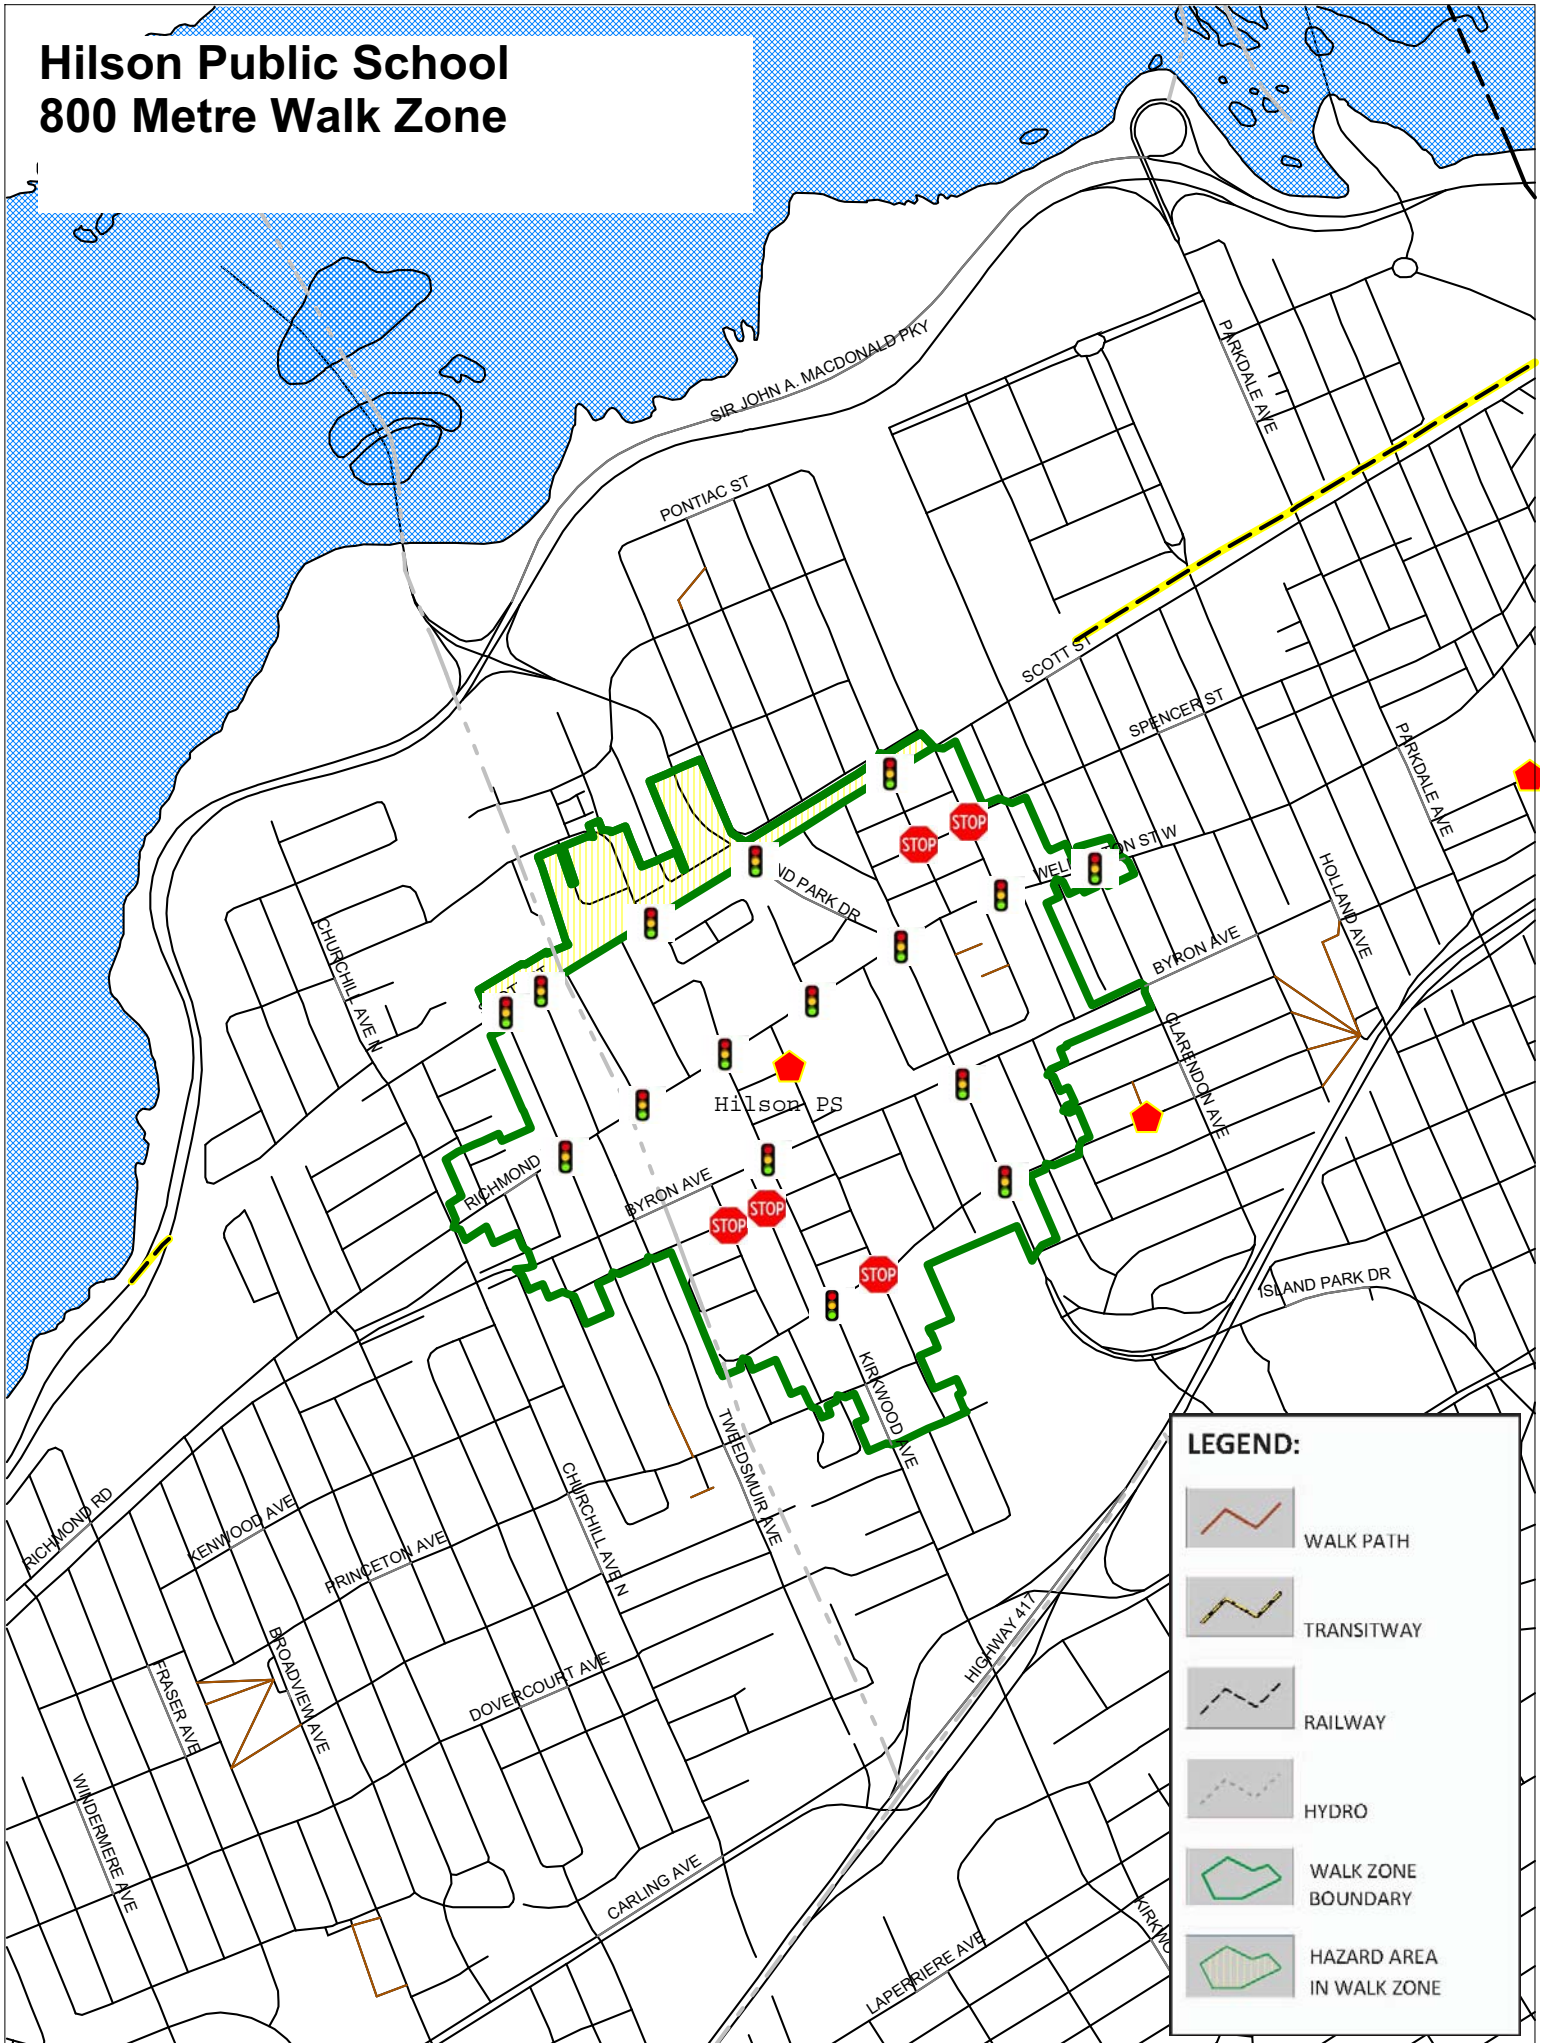

# Hilson Public School 800 Metre Walk Zone

**LEGEND:**

- WALK PATH
- TRANSITWAY
- RAILWAY
- HYDRO
- WALK ZONE BOUNDARY
- HAZARD AREA IN WALK ZONE