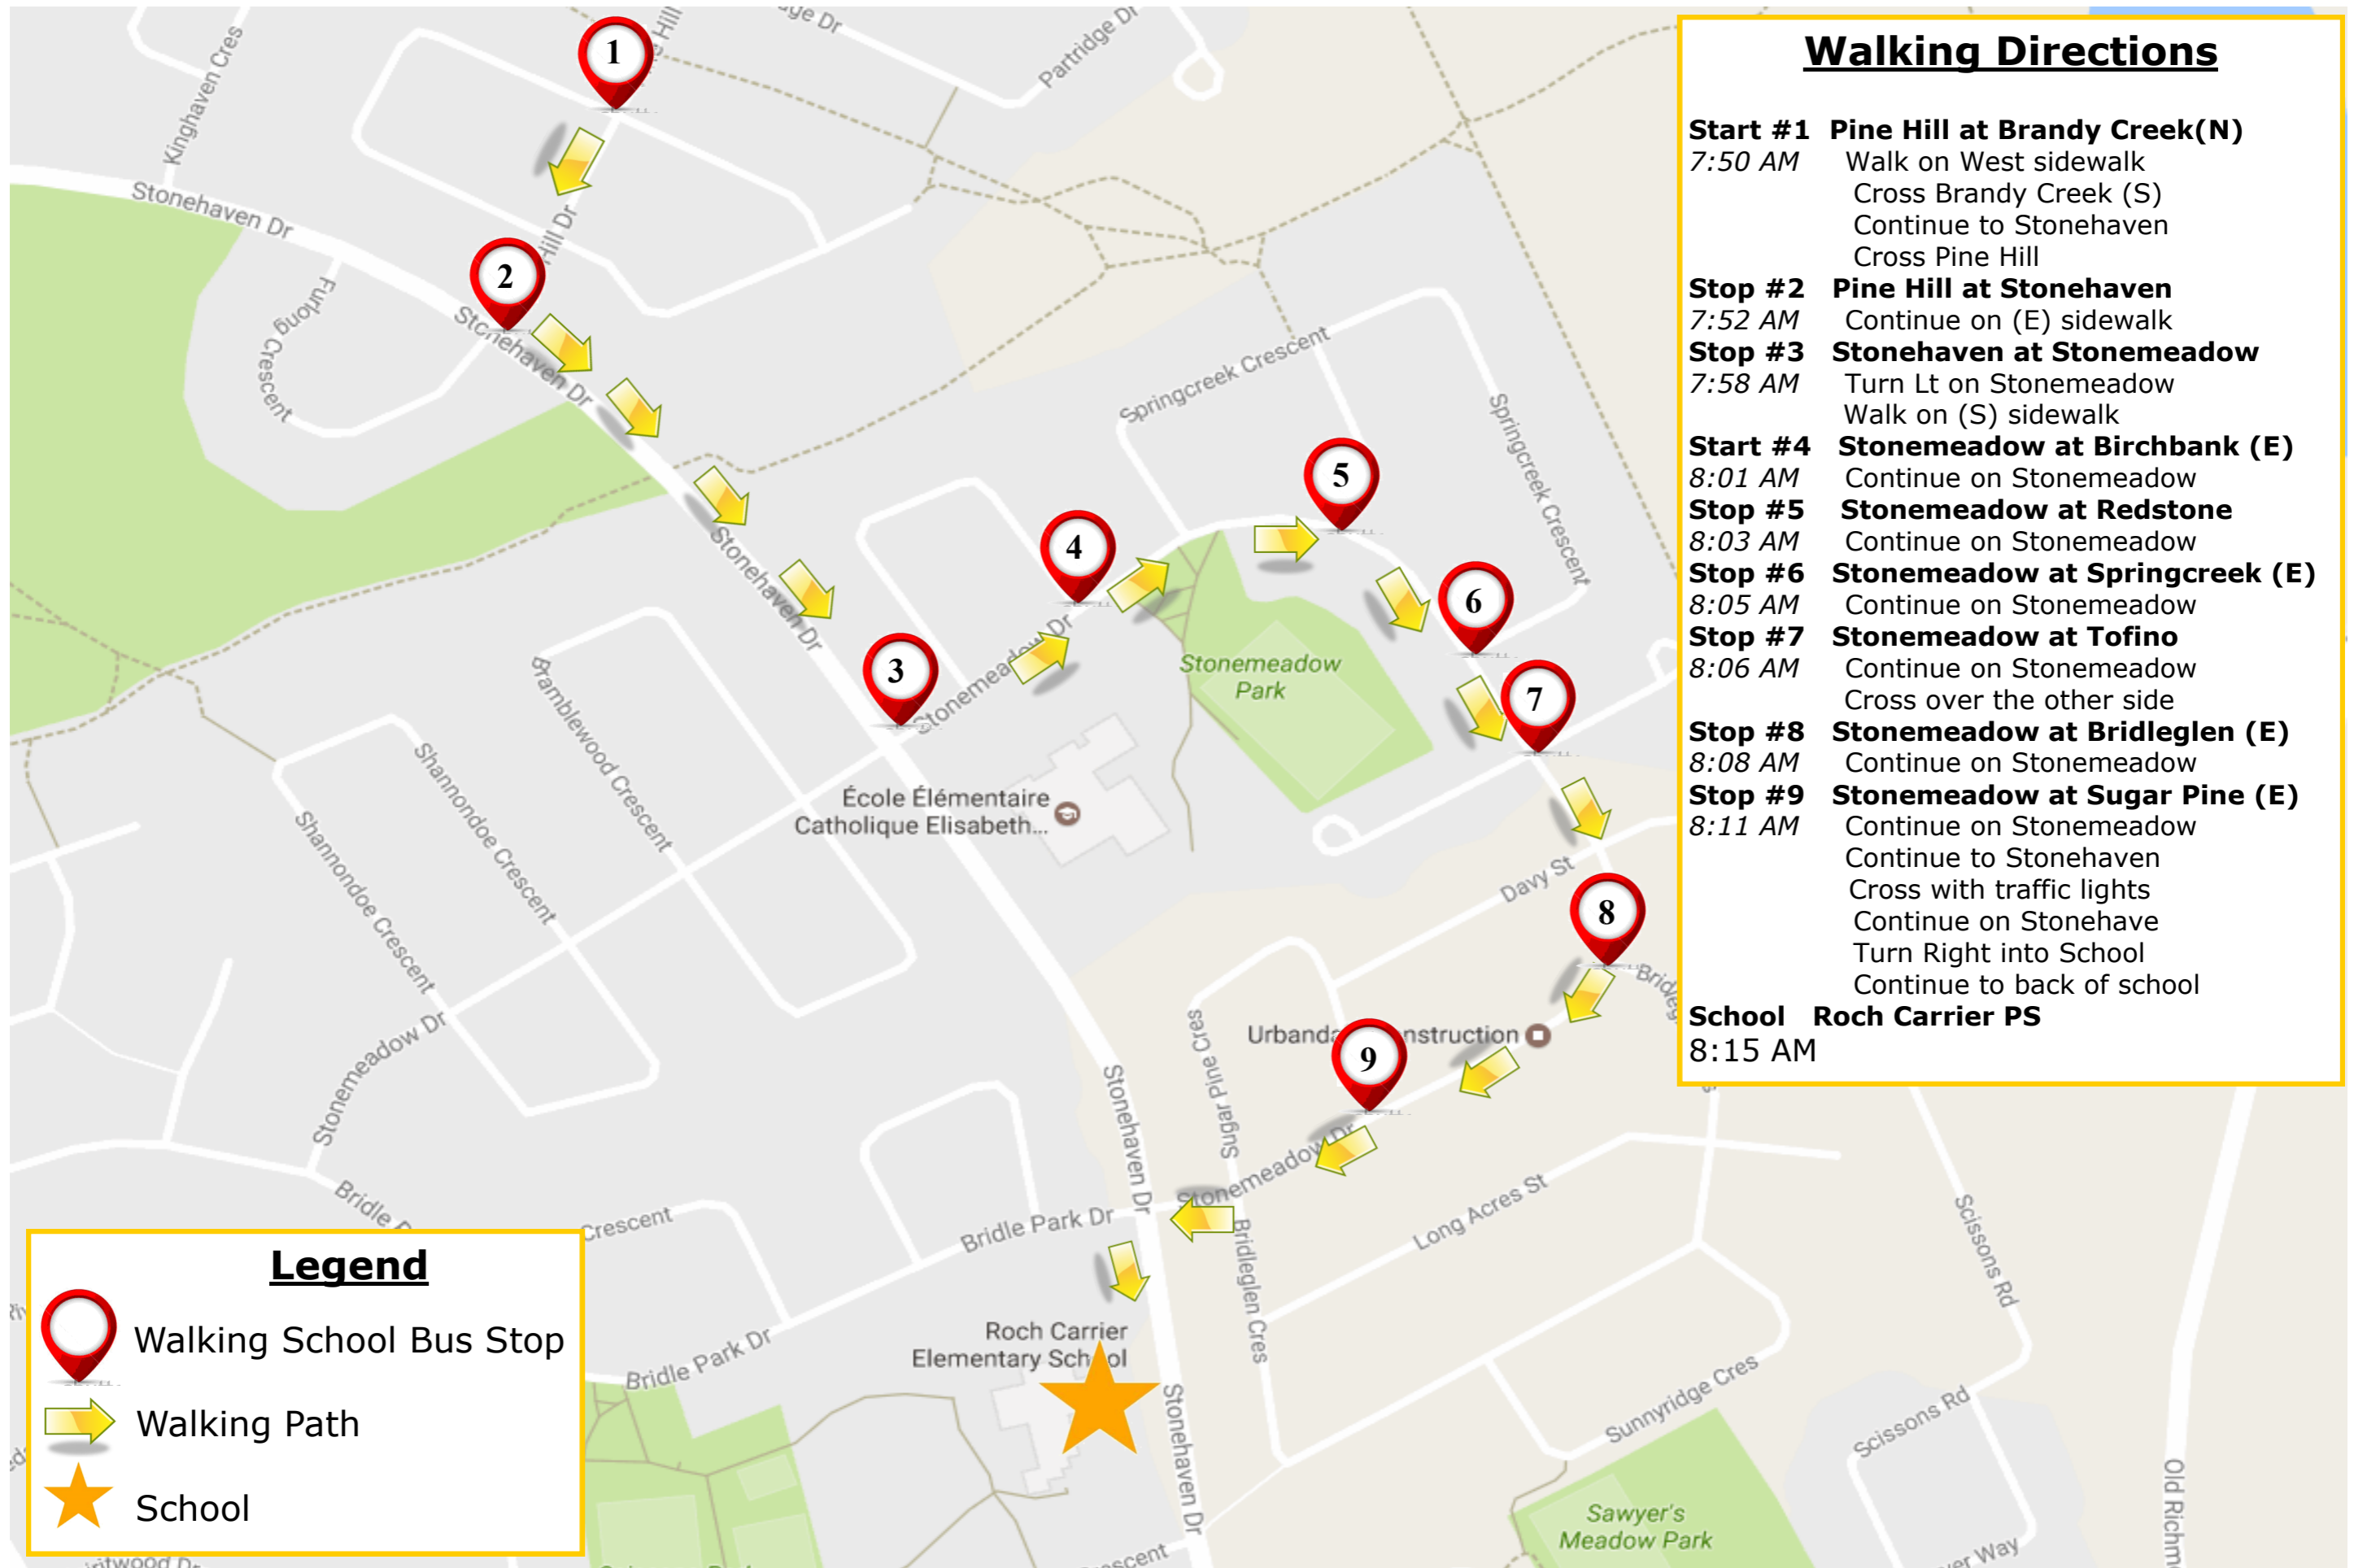

# Roch Carrier PS - Walking School Bus

## Walking Directions

- Start #1 Pine Hill at Brandy Creek(N)**  
7:50 AM Walk on West sidewalk  
Cross Brandy Creek (S)  
Continue to Stonehaven  
Cross Pine Hill
- Stop #2 Pine Hill at Stonehaven**  
7:52 AM Continue on (E) sidewalk
- Stop #3 Stonehaven at Stonemeadow**  
7:58 AM Turn Lt on Stonemeadow  
Walk on (S) sidewalk
- Start #4 Stonemeadow at Birchbank (E)**  
8:01 AM Continue on Stonemeadow
- Stop #5 Stonemeadow at Redstone**  
8:03 AM Continue on Stonemeadow
- Stop #6 Stonemeadow at Springcreek (E)**  
8:05 AM Continue on Stonemeadow
- Stop #7 Stonemeadow at Tofino**  
8:06 AM Continue on Stonemeadow  
Cross over the other side
- Stop #8 Stonemeadow at Bridleglen (E)**  
8:08 AM Continue on Stonemeadow
- Stop #9 Stonemeadow at Sugar Pine (E)**  
8:11 AM Continue on Stonemeadow  
Continue to Stonehaven  
Cross with traffic lights  
Continue on Stonehave  
Turn Right into School  
Continue to back of school
- School Roch Carrier PS**  
8:15 AM

## Legend

-  Walking School Bus Stop
-  Walking Path
-  School