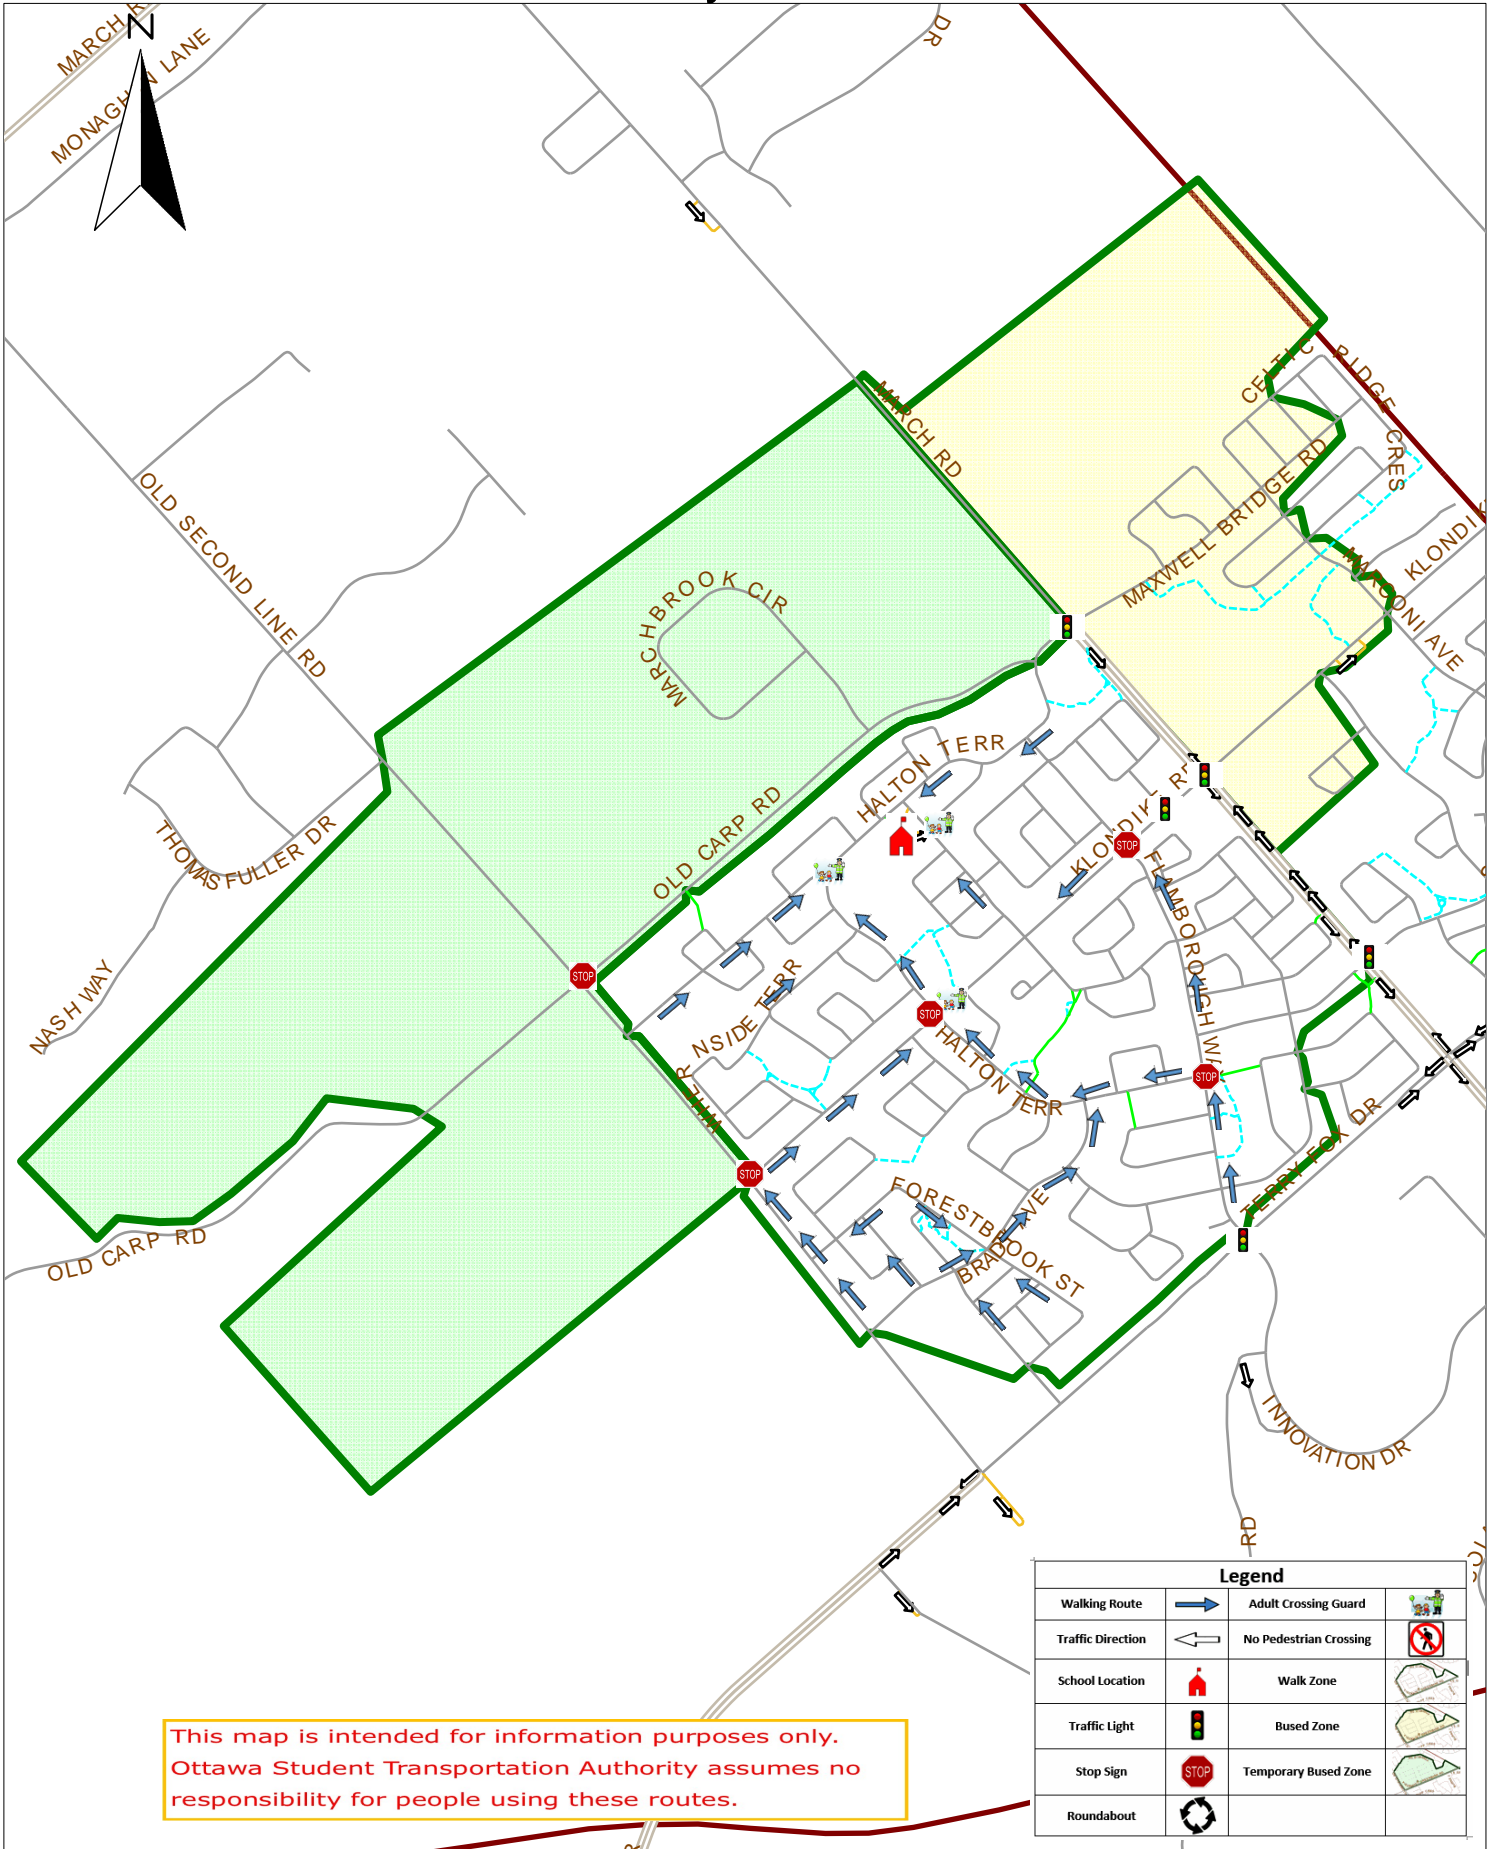

# Jack Donohue Elementary School -1.6 KM Walk Zone

This map is intended for information purposes only.  
 Ottawa Student Transportation Authority assumes no  
 responsibility for people using these routes.

Legend			
Walking Route		Adult Crossing Guard	
Traffic Direction		No Pedestrian Crossing	
School Location		Walk Zone	
Traffic Light		Bused Zone	
Stop Sign		Temporary Bused Zone	
Roundabout			

Scale = 1 : 18221