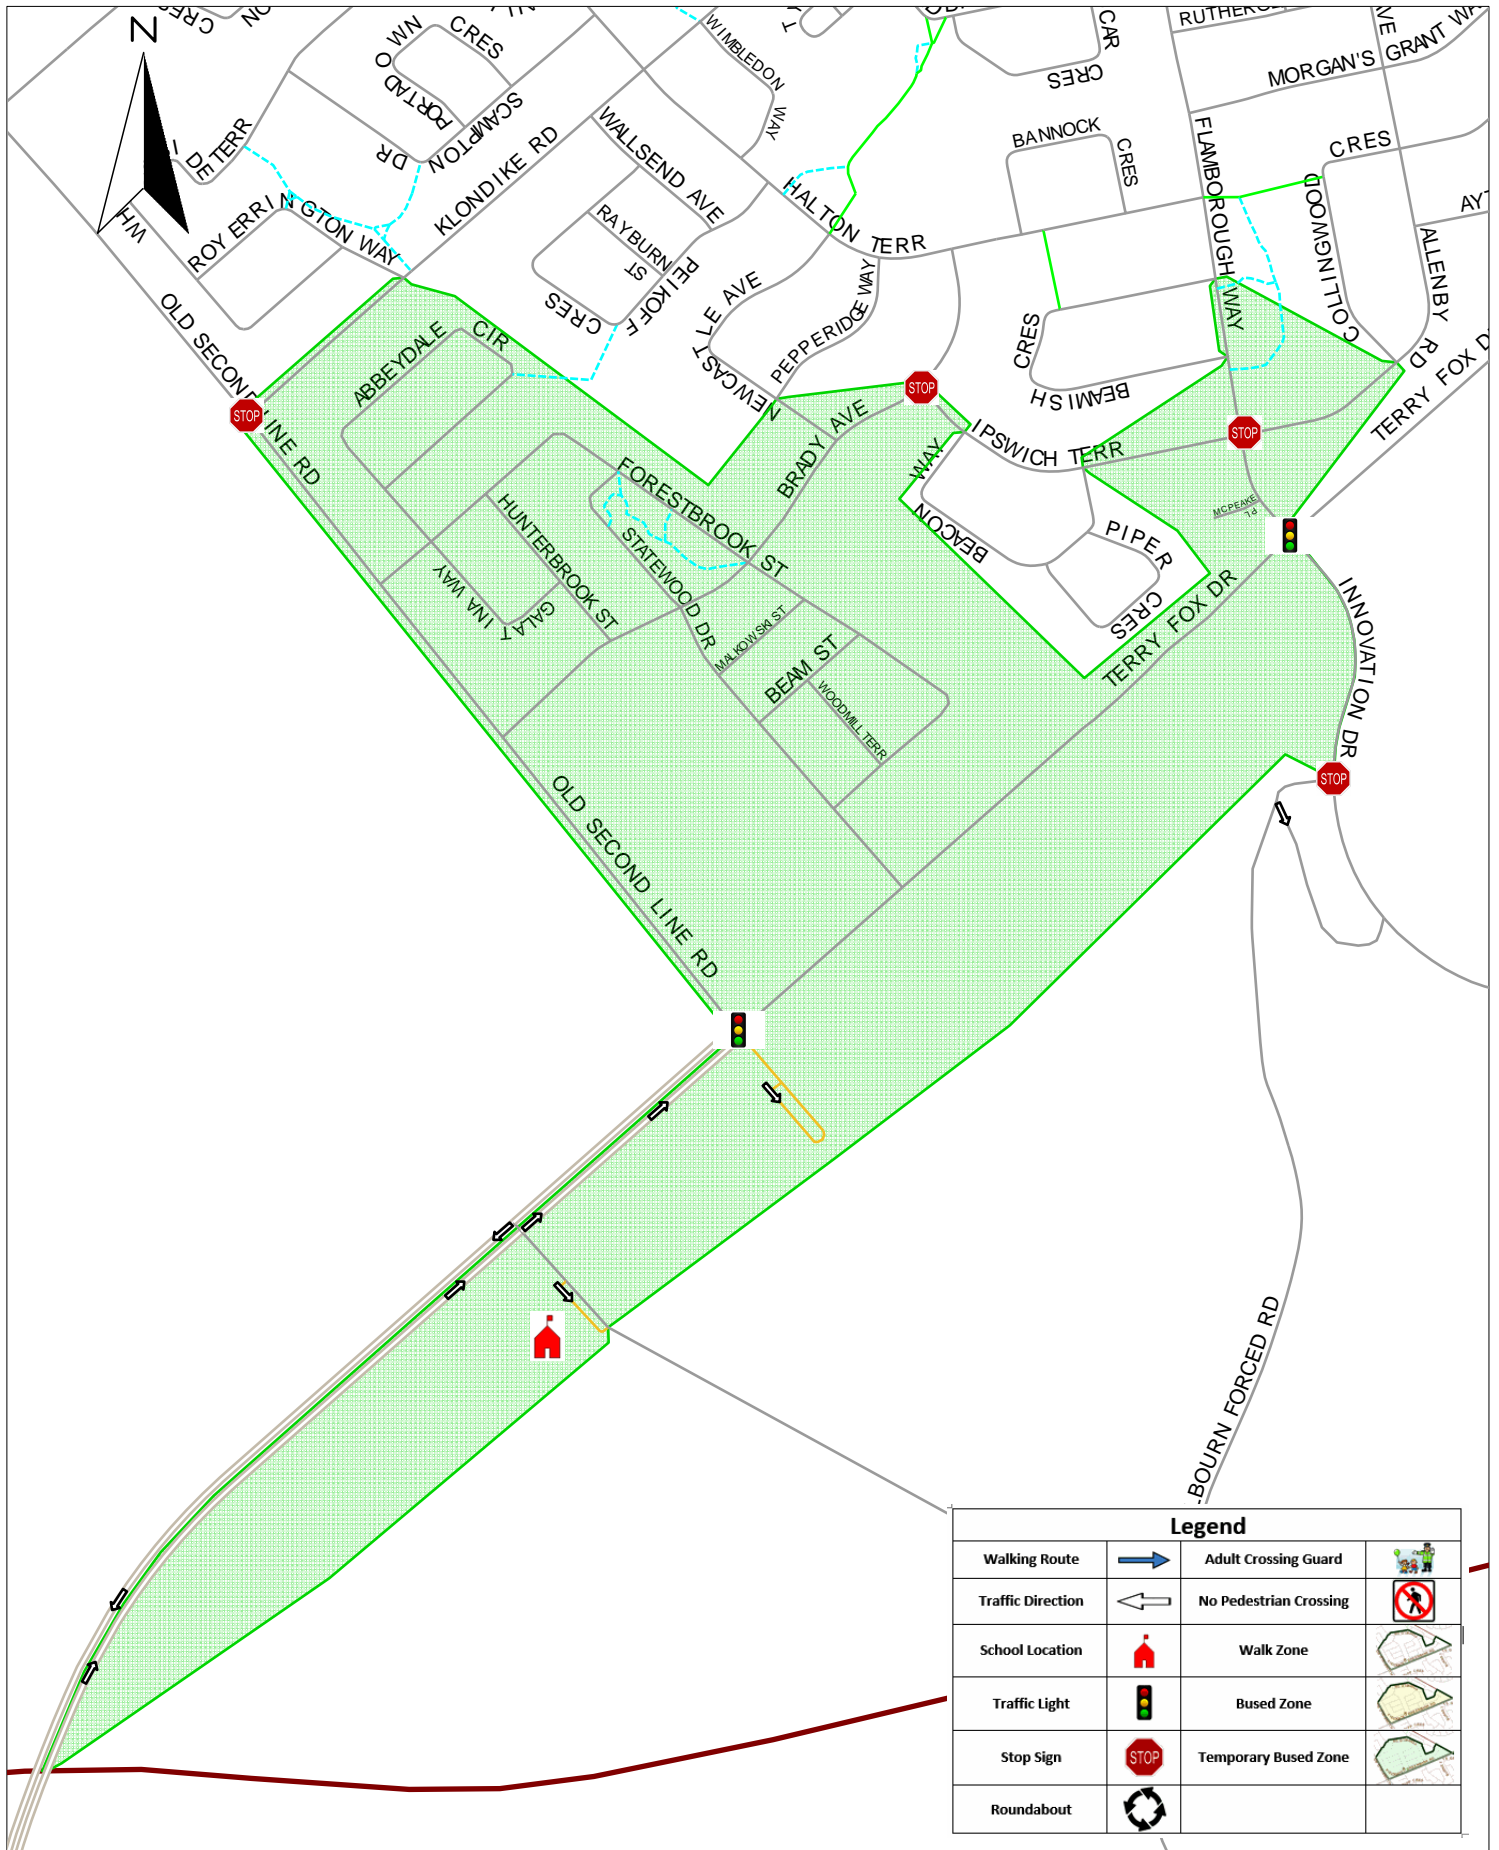

St. Isabel Catholic School -1.6 KM Walk Zone

Scale = 1 : 8678

0 50 250 500 1000