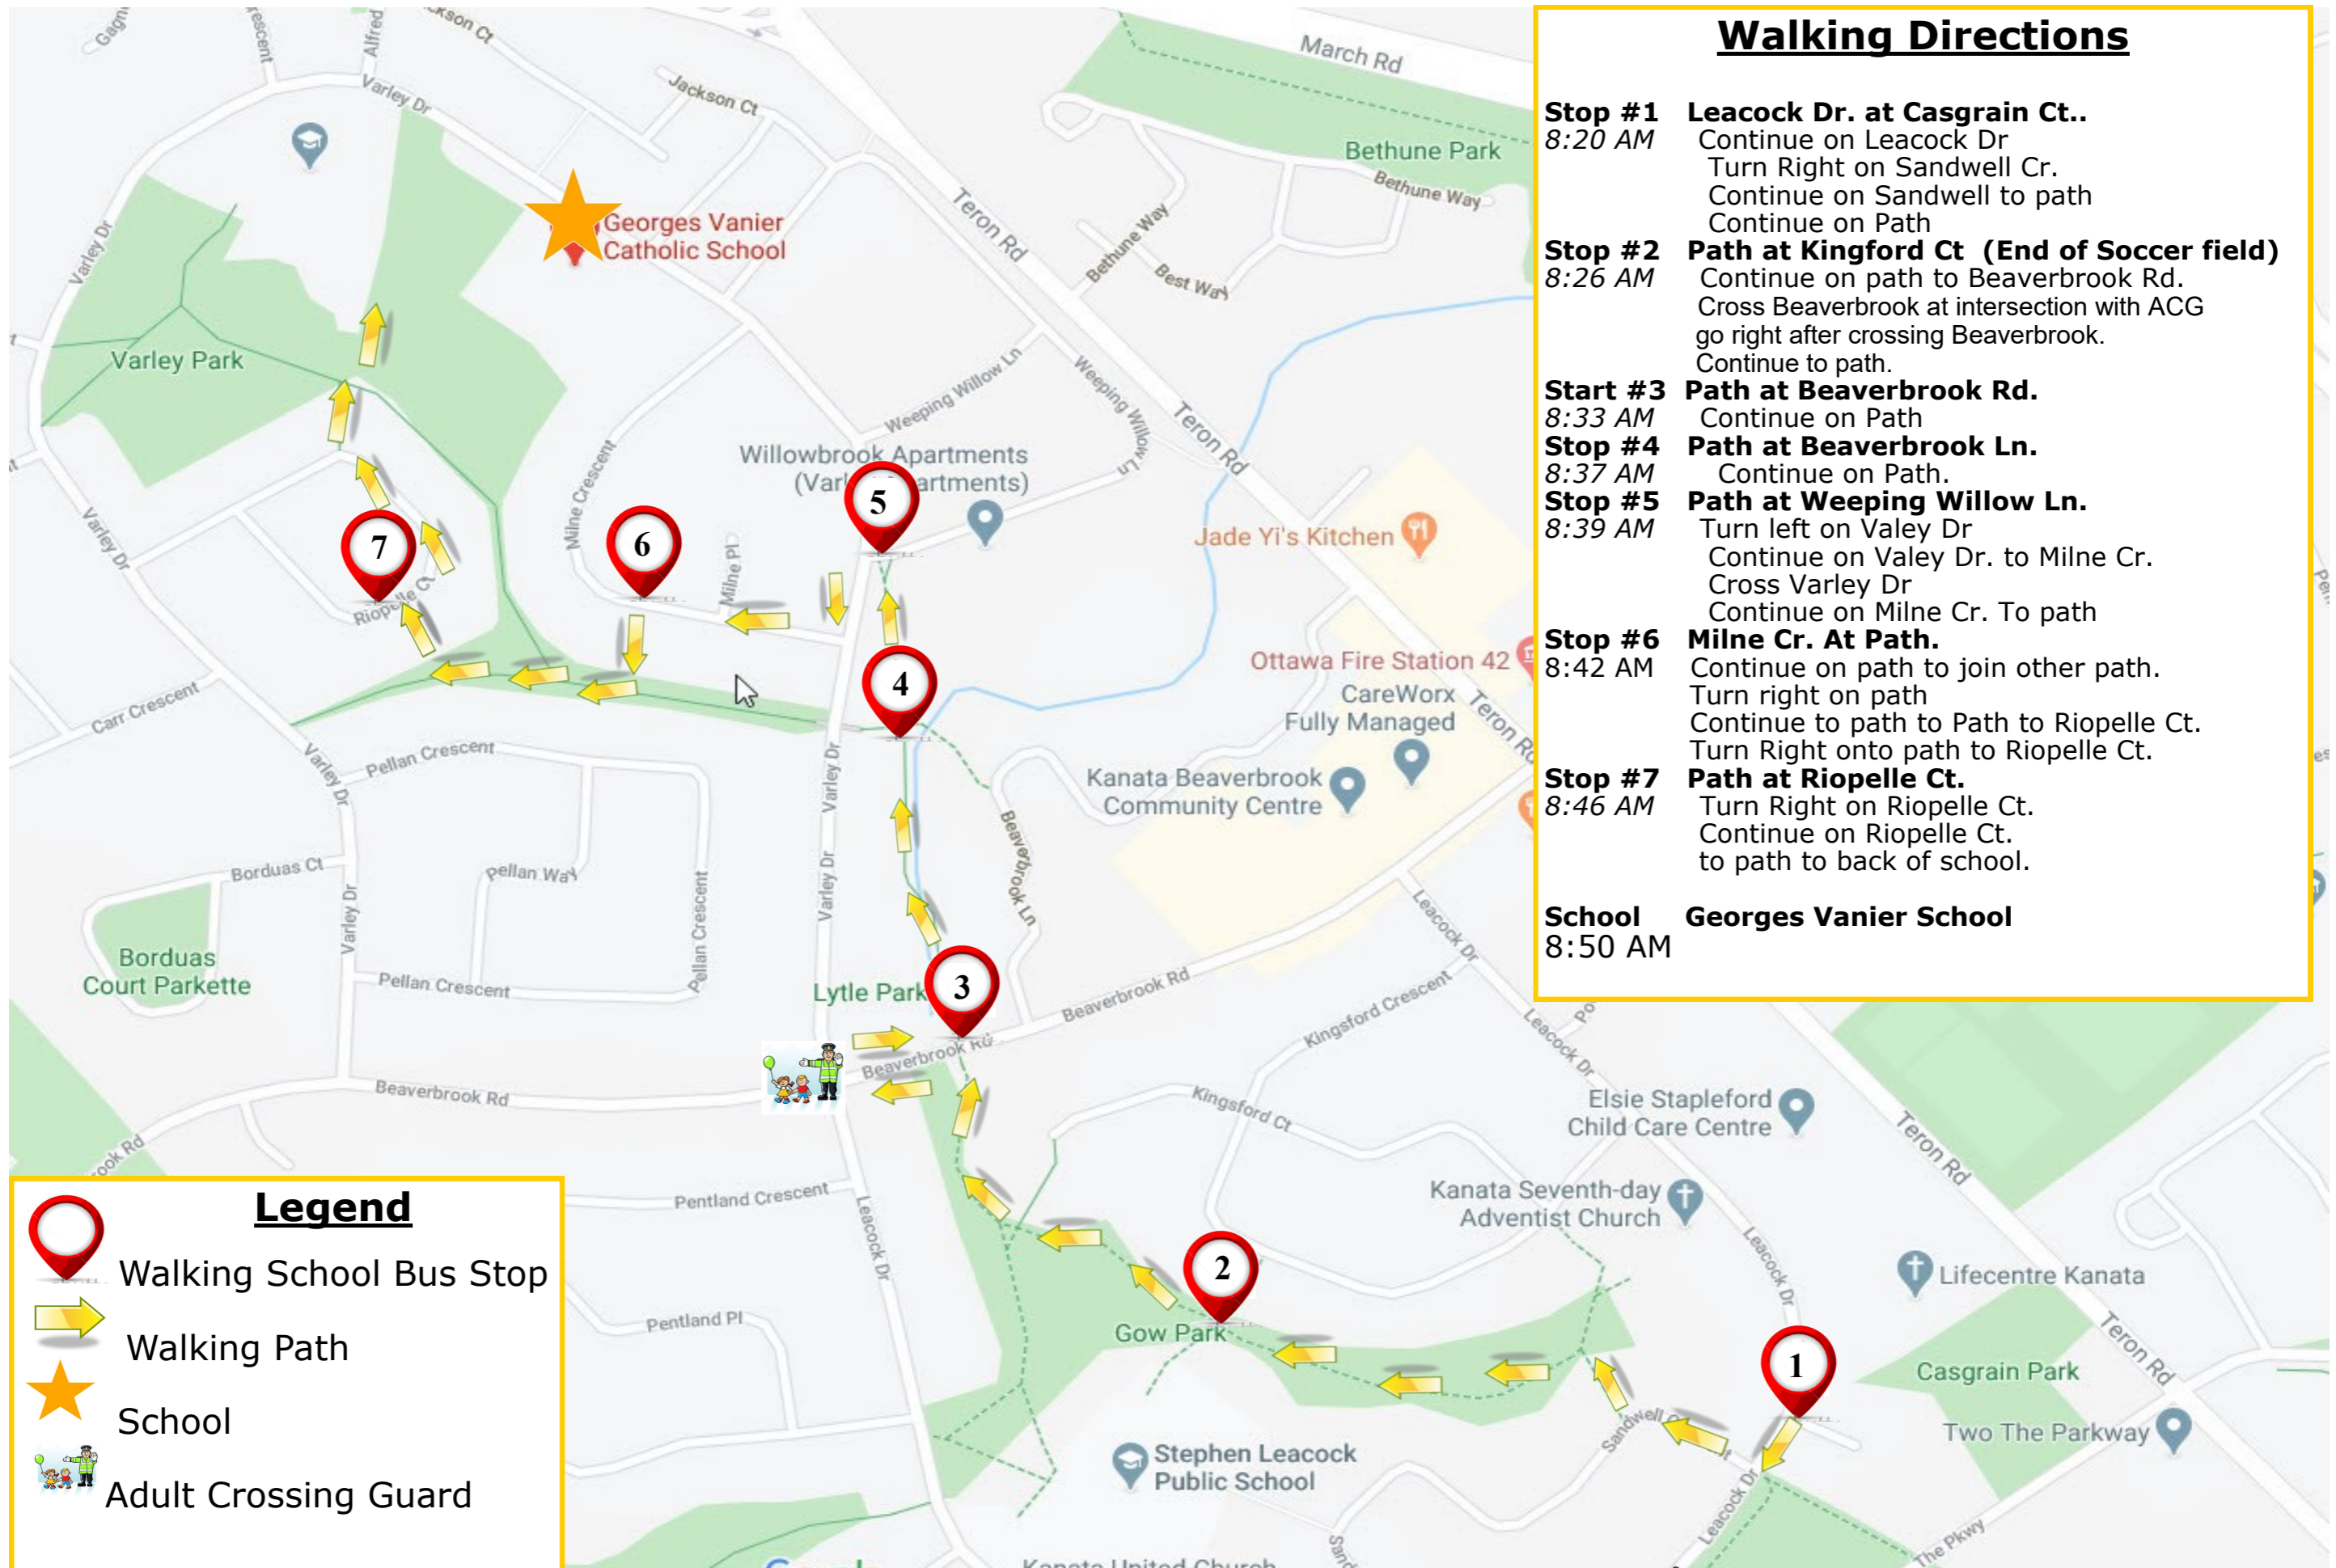

# Georges Vanier School– Hybrid Walking School Bus

## Walking Directions

- Stop #1 Leacock Dr. at Casgrain Ct.**  
8:20 AM  
Continue on Leacock Dr  
Turn Right on Sandwell Cr.  
Continue on Sandwell to path  
Continue on Path
- Stop #2 Path at Kingford Ct (End of Soccer field)**  
8:26 AM  
Continue on path to Beaverbrook Rd.  
Cross Beaverbrook at intersection with ACG  
go right after crossing Beaverbrook.  
Continue to path.
- Start #3 Path at Beaverbrook Rd.**  
8:33 AM  
Continue on Path
- Stop #4 Path at Beaverbrook Ln.**  
8:37 AM  
Continue on Path.
- Stop #5 Path at Weeping Willow Ln.**  
8:39 AM  
Turn left on Valey Dr  
Continue on Valey Dr. to Milne Cr.  
Cross Varley Dr  
Continue on Milne Cr. To path
- Stop #6 Milne Cr. At Path.**  
8:42 AM  
Continue on path to join other path.  
Turn right on path  
Continue to path to Path to Riopelle Ct.  
Turn Right onto path to Riopelle Ct.
- Stop #7 Path at Riopelle Ct.**  
8:46 AM  
Turn Right on Riopelle Ct.  
Continue on Riopelle Ct.  
to path to back of school.
- School Georges Vanier School**  
8:50 AM

## Legend

-  Walking School Bus Stop
-  Walking Path
-  School
-  Adult Crossing Guard