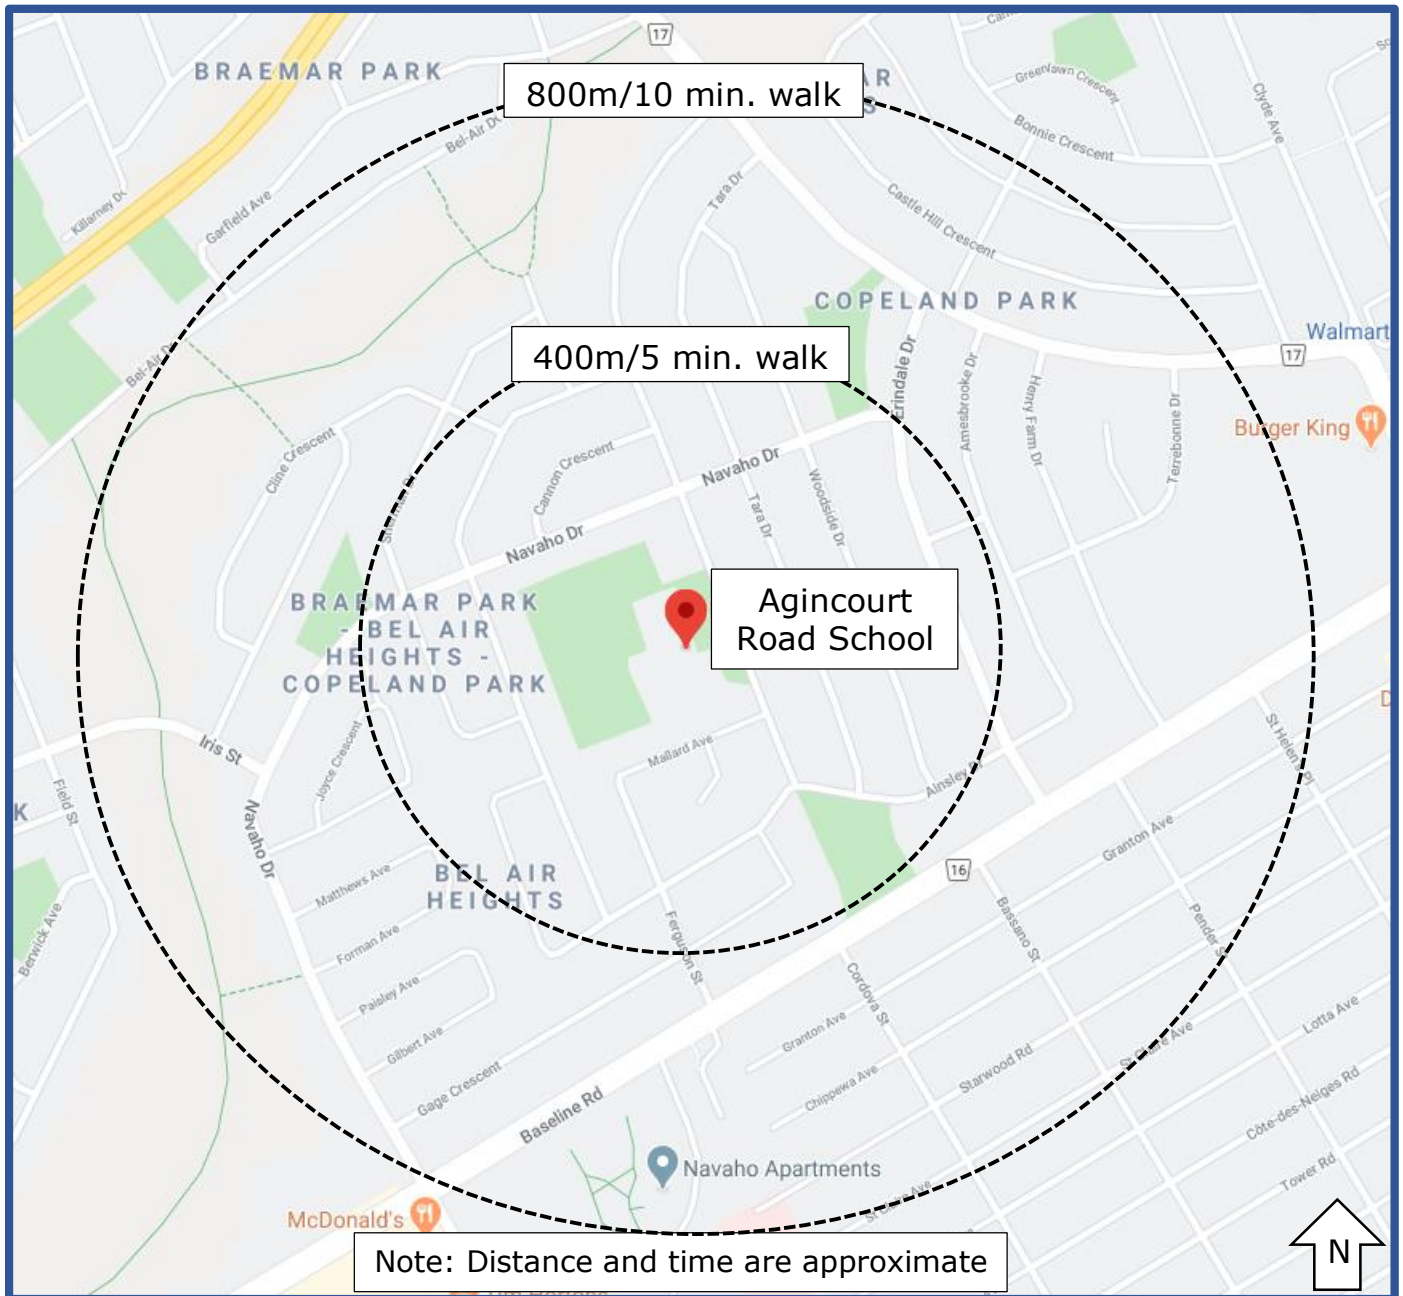

OSTA
Ottawa Student
Transportation
Authority

WALK-A-BLOCK MAP

Agincourt Road Public School

Let's make the school zone safer for all students by reducing parent/guardian traffic at the school. On days when your family really needs to drive, please park a little farther away and **Walk-A-Block**.

SAFER SCHOOL ZONES START WITH YOU.

Information sourced from Google Maps