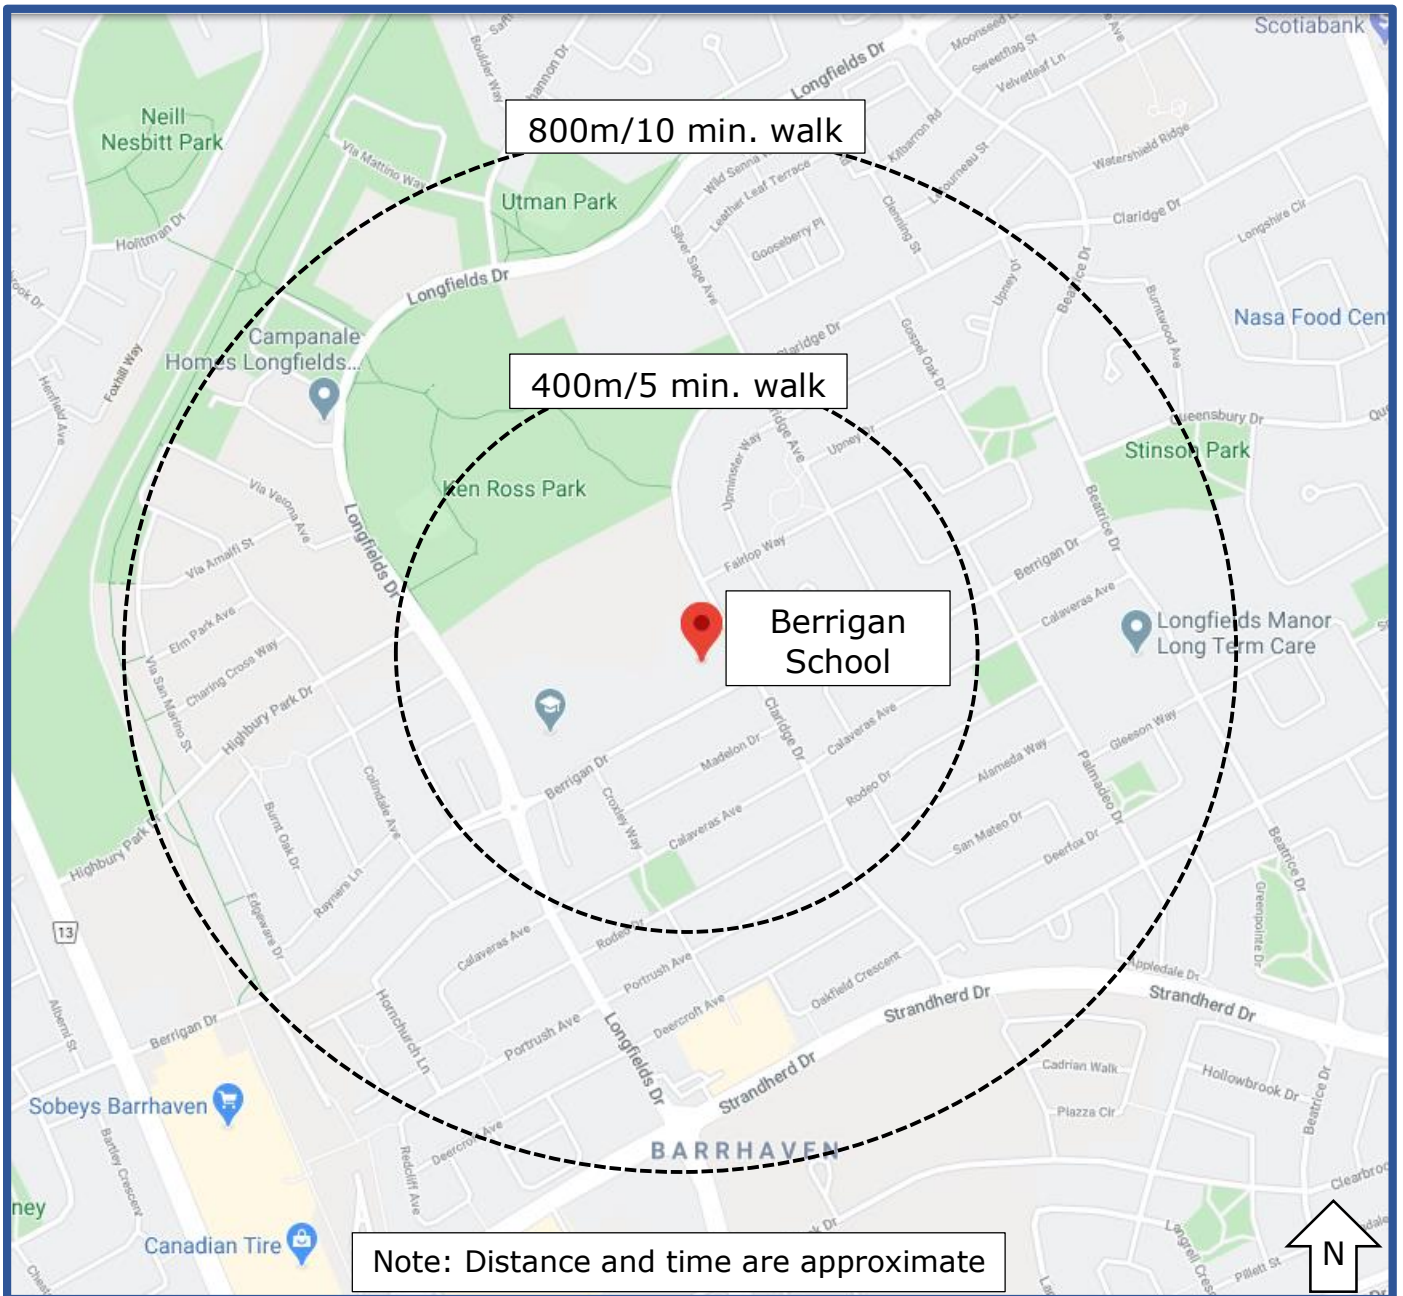

OSTA
Ottawa Student
Transportation
Authority

WALK-A-BLOCK MAP

Berrigan Elementary School

Let's make the school zone safer for all students by reducing parent/guardian traffic at the school. On days when your family really needs to drive, please park a little farther away and **Walk-A-Block**.

SAFER SCHOOL ZONES START WITH YOU.

Information sourced from Google Maps