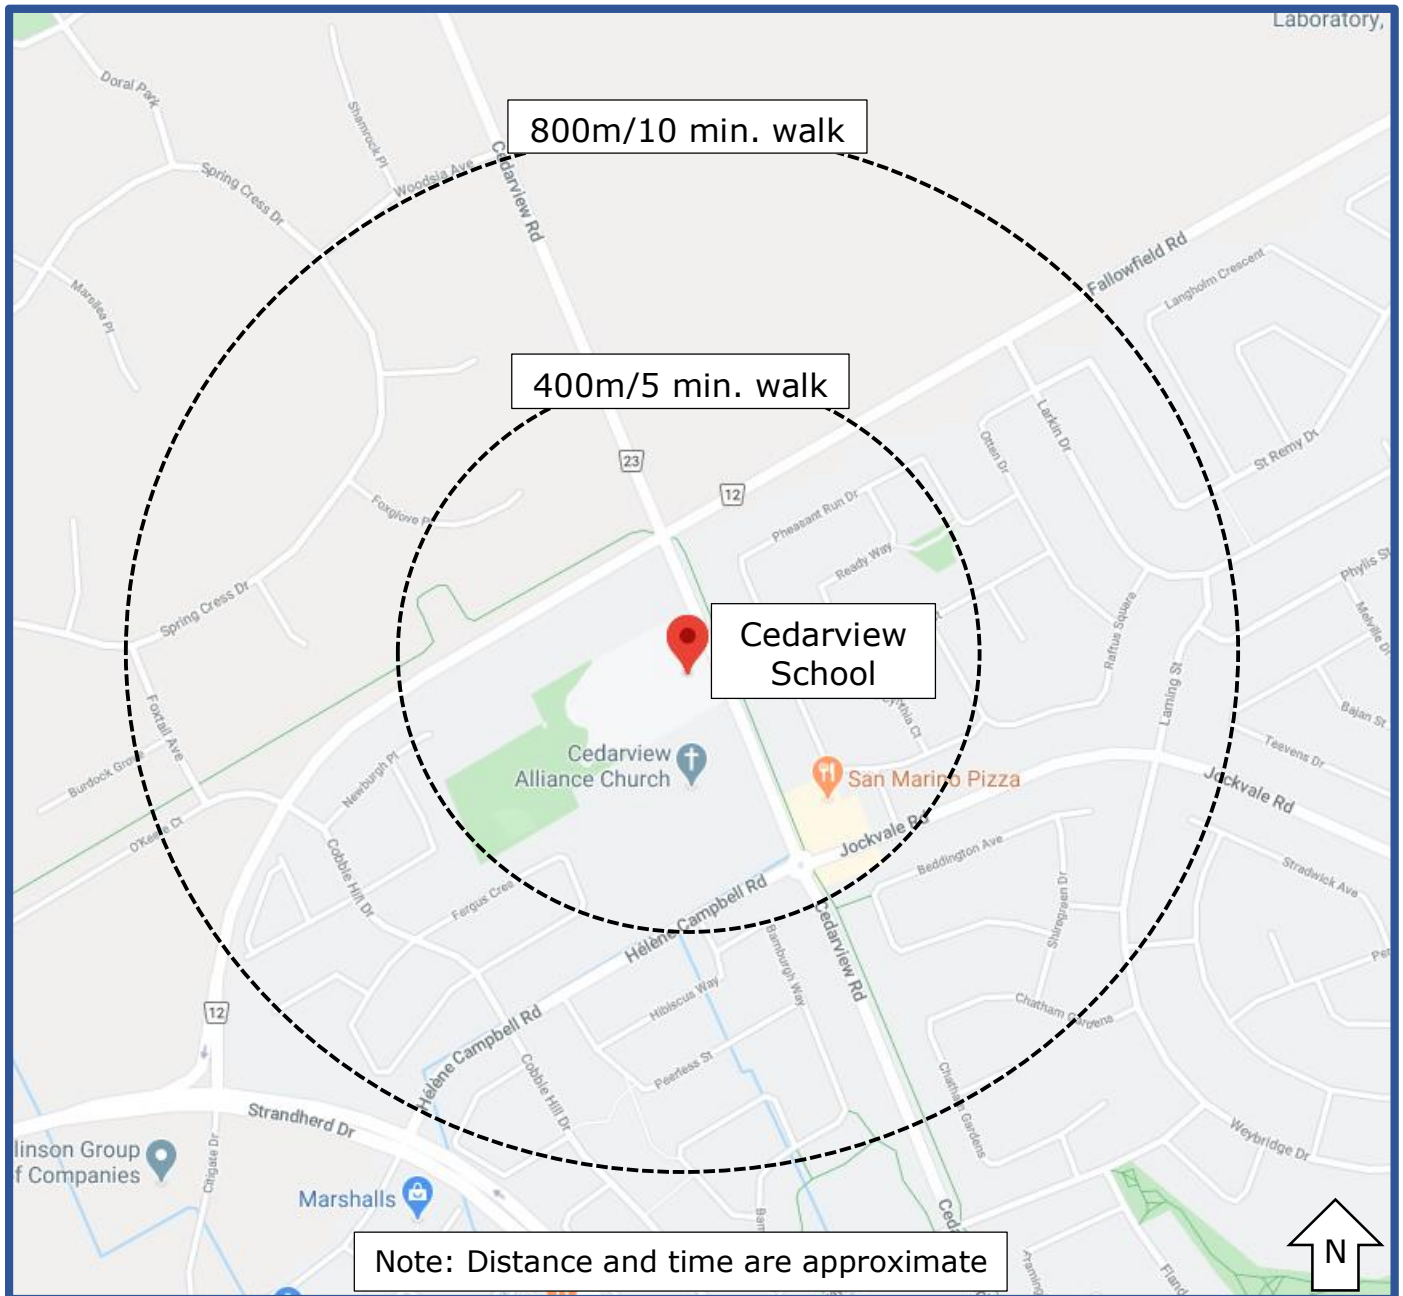

OSTA
Ottawa Student
Transportation
Authority

WALK-A-BLOCK MAP

Cedarview Middle School

Let's make the school zone safer for all students by reducing parent/guardian traffic at the school. On days when your family really needs to drive, please park a little farther away and **Walk-A-Block**.

SAFER SCHOOL ZONES START WITH YOU.

Information sourced from Google Maps