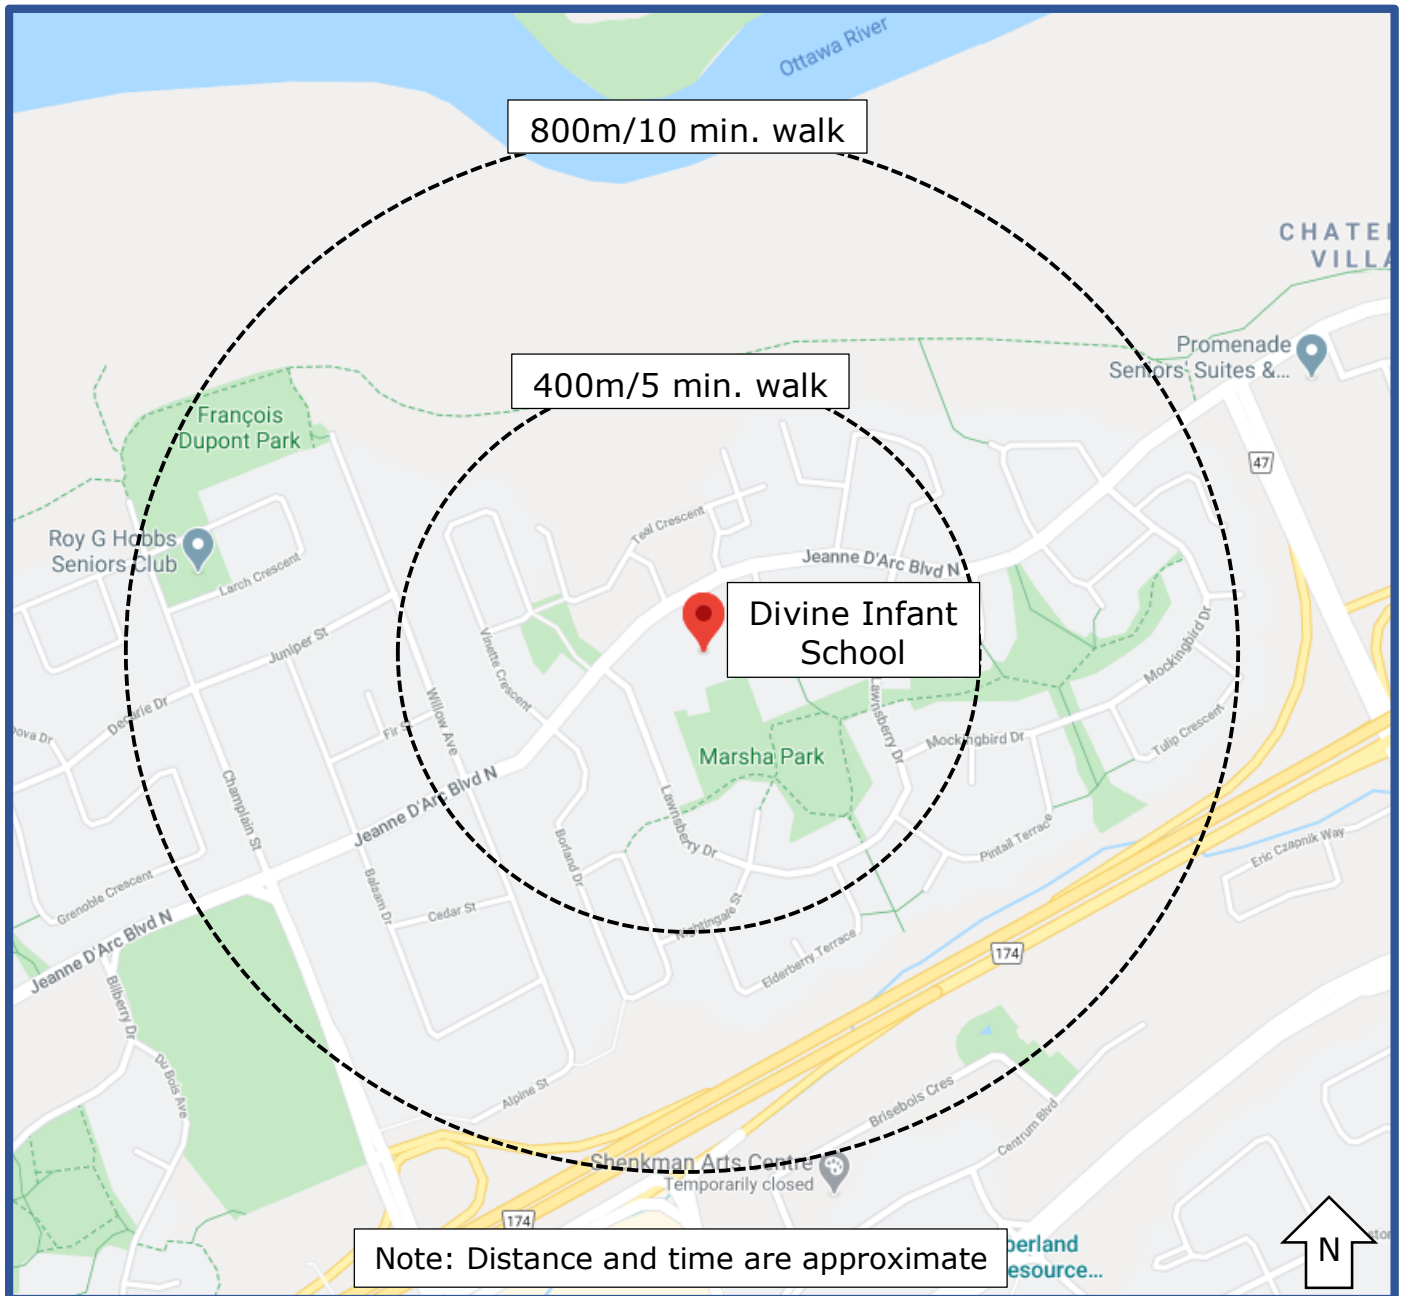

OSTA
Ottawa Student
Transportation
Authority

WALK-A-BLOCK MAP

Divine Infant Catholic School

Let's make the school zone safer for all students by reducing parent/guardian traffic at the school. On days when your family really needs to drive, please park a little farther away and **Walk-A-Block**.

SAFER SCHOOL ZONES START WITH YOU.

Information sourced from Google Maps