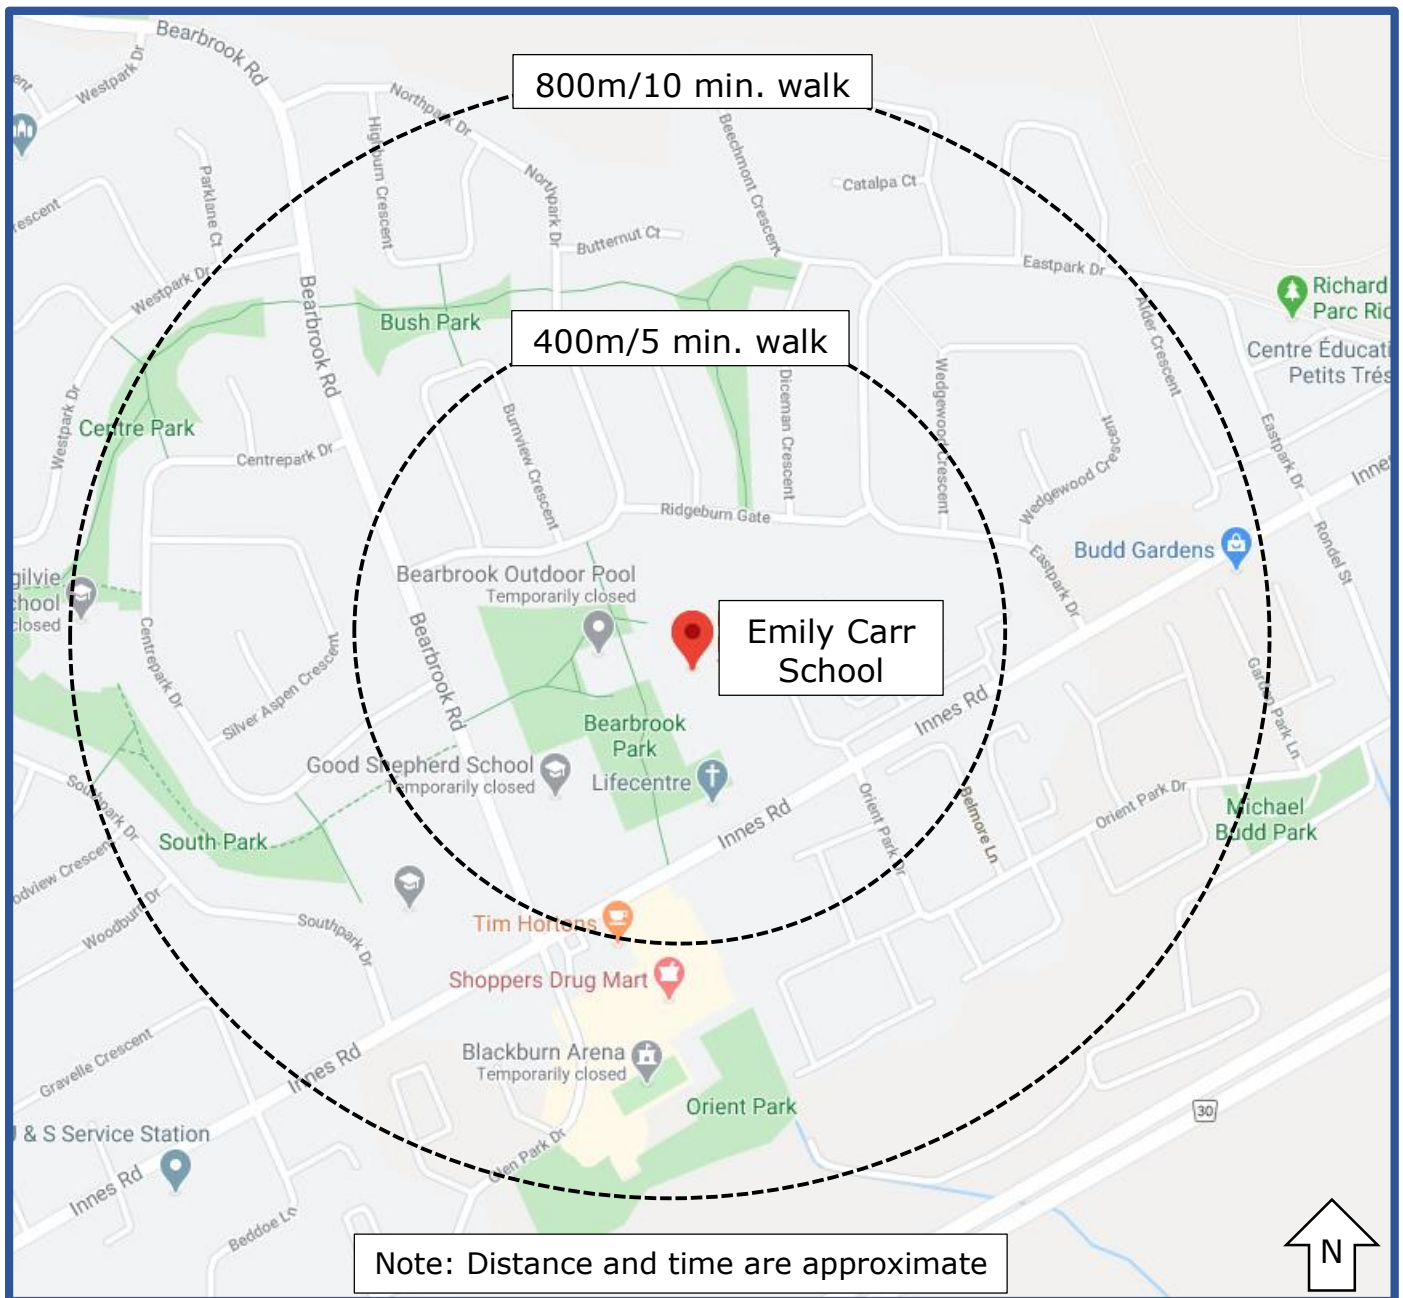

OSTA
Ottawa Student
Transportation
Authority

WALK-A-BLOCK MAP

Emily Carr Middle School

Let's make the school zone safer for all students by reducing parent/guardian traffic at the school. On days when your family really needs to drive, please park a little farther away and **Walk-A-Block**.

SAFER SCHOOL ZONES START WITH YOU.

Information sourced from Google Maps