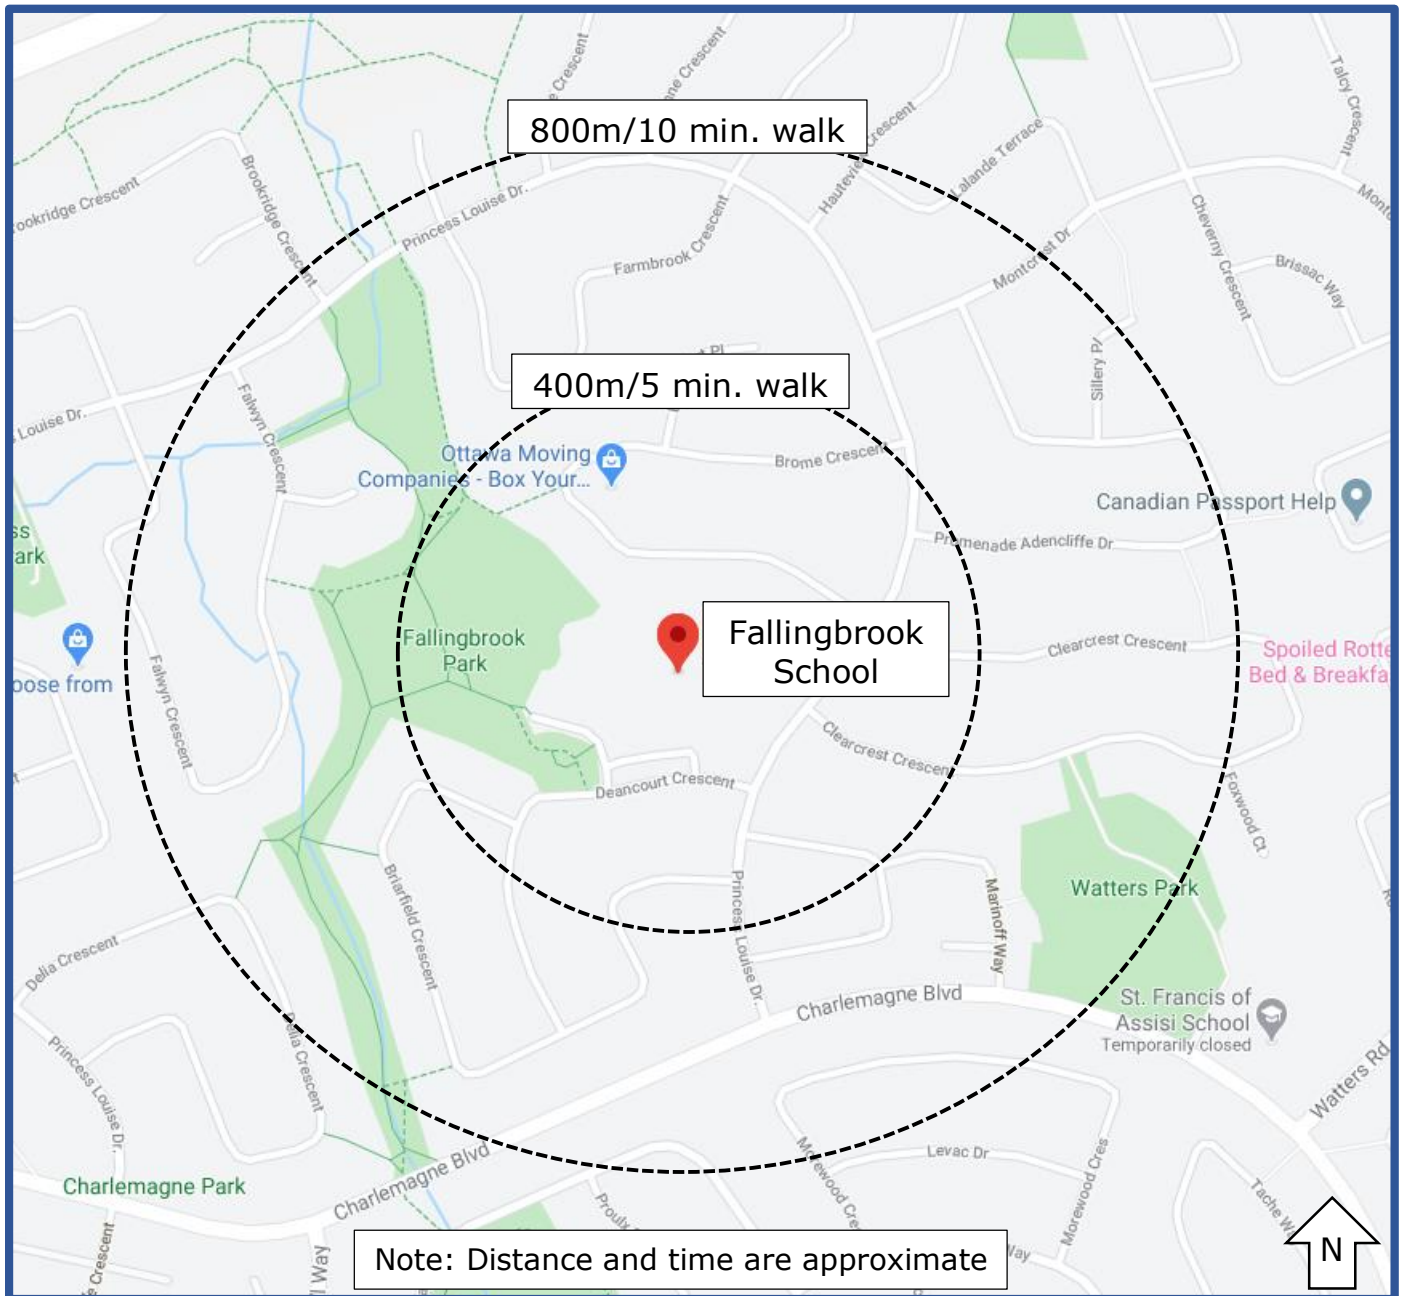

OSTA
Ottawa Student
Transportation
Authority

WALK-A-BLOCK MAP

Fallingbrook Community Elementary School

Let's make the school zone safer for all students by reducing parent/guardian traffic at the school. On days when your family really needs to drive, please park a little farther away and **Walk-A-Block**.

SAFER SCHOOL ZONES START WITH YOU.

Information sourced from Google Maps