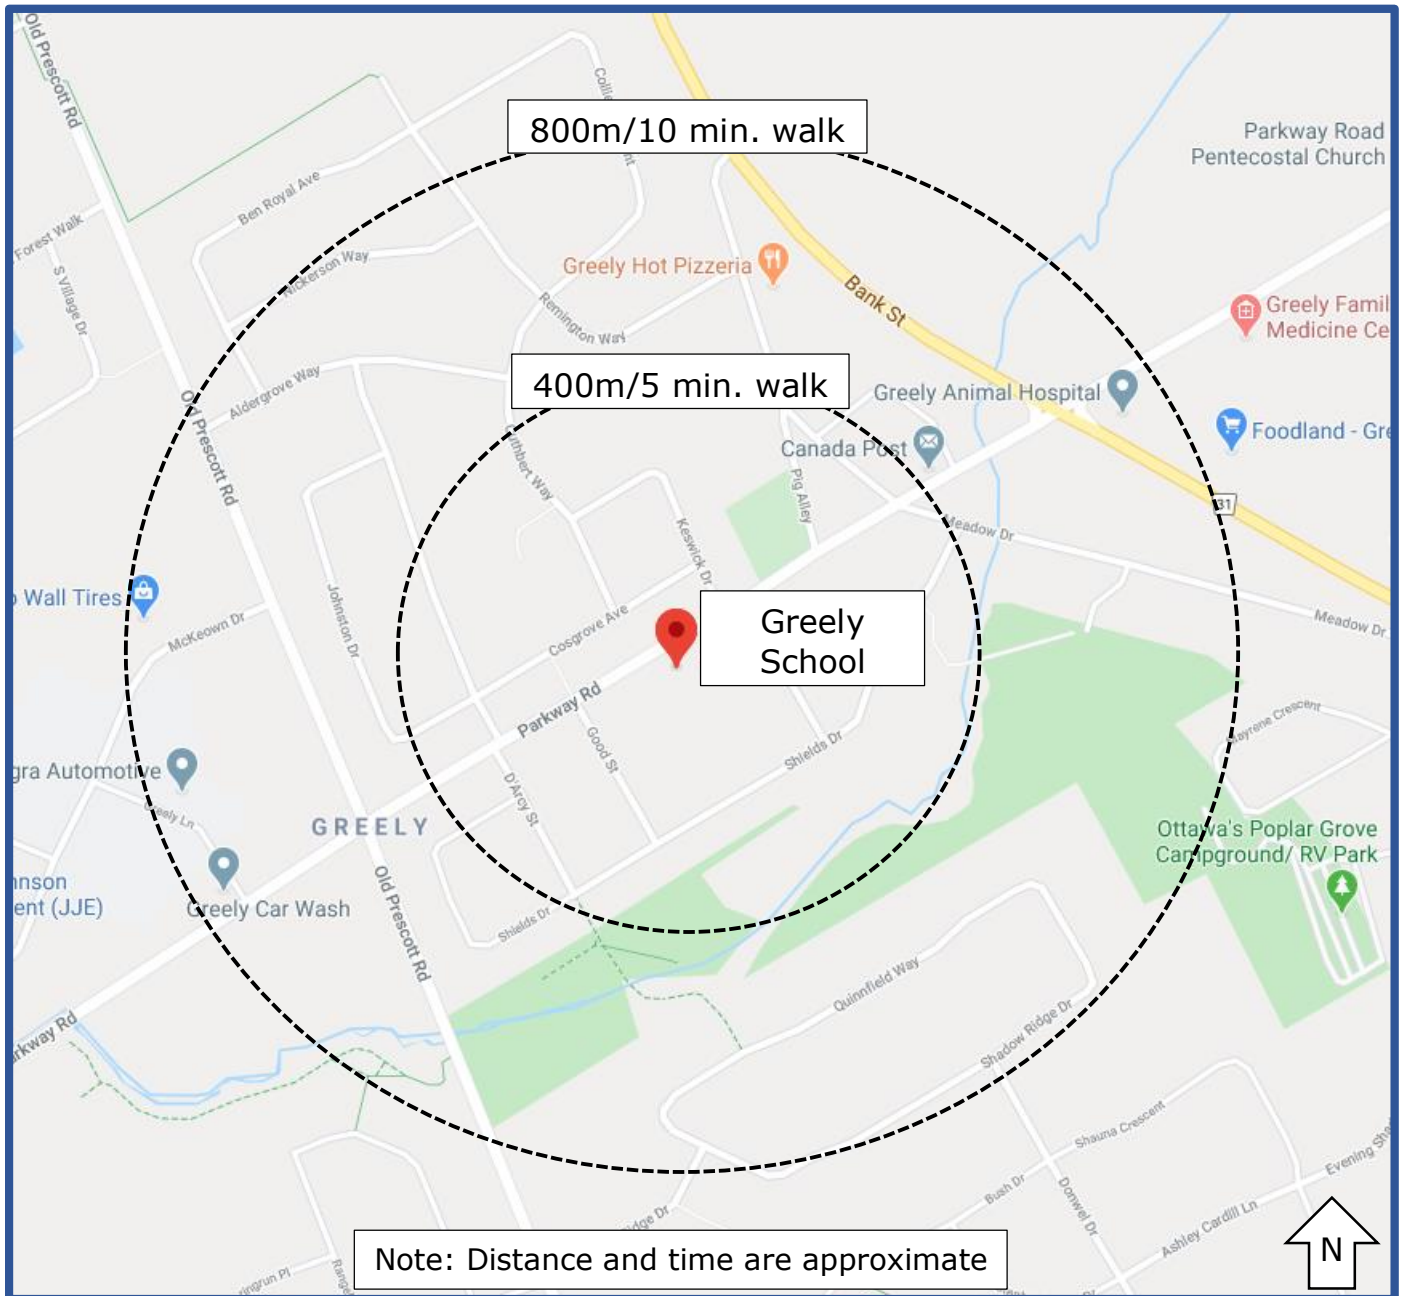

OSTA
Ottawa Student
Transportation
Authority

WALK-A-BLOCK MAP

Greely Elementary School

Let's make the school zone safer for all students by reducing parent/guardian traffic at the school. On days when your family really needs to drive, please park a little farther away and **Walk-A-Block**.

SAFER SCHOOL ZONES START WITH YOU.

Information sourced from Google Maps