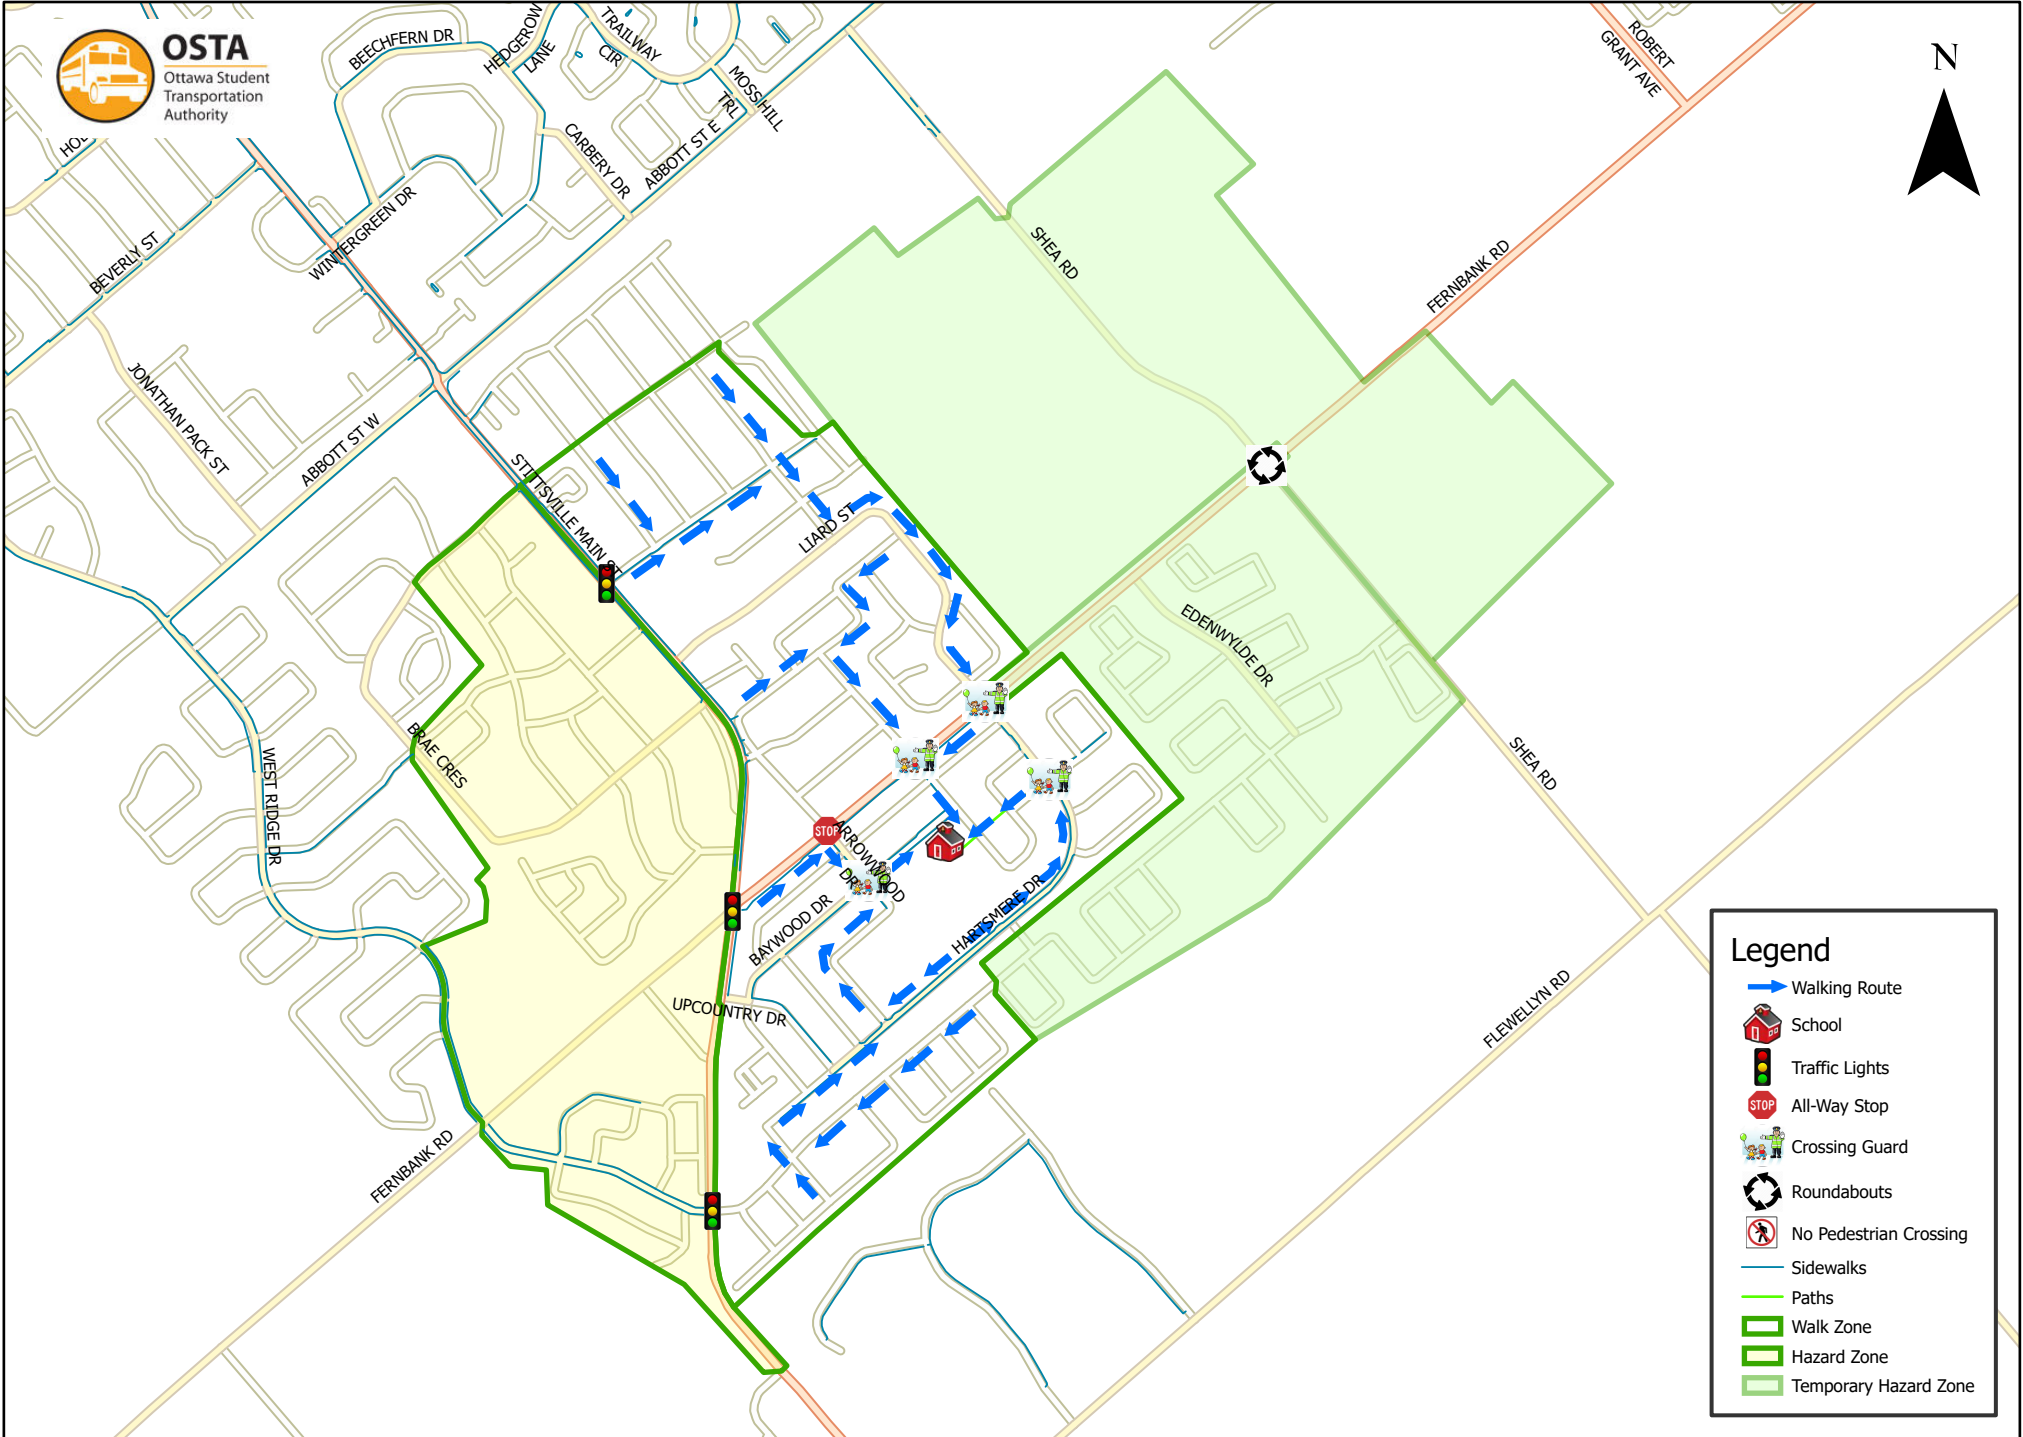

# Guardian Angels School 1.6 km Walk Zone Grades 1-6

This map is intended for information purposes only. Ottawa Student Transportation Authority assumes no responsibility for people using these routes.