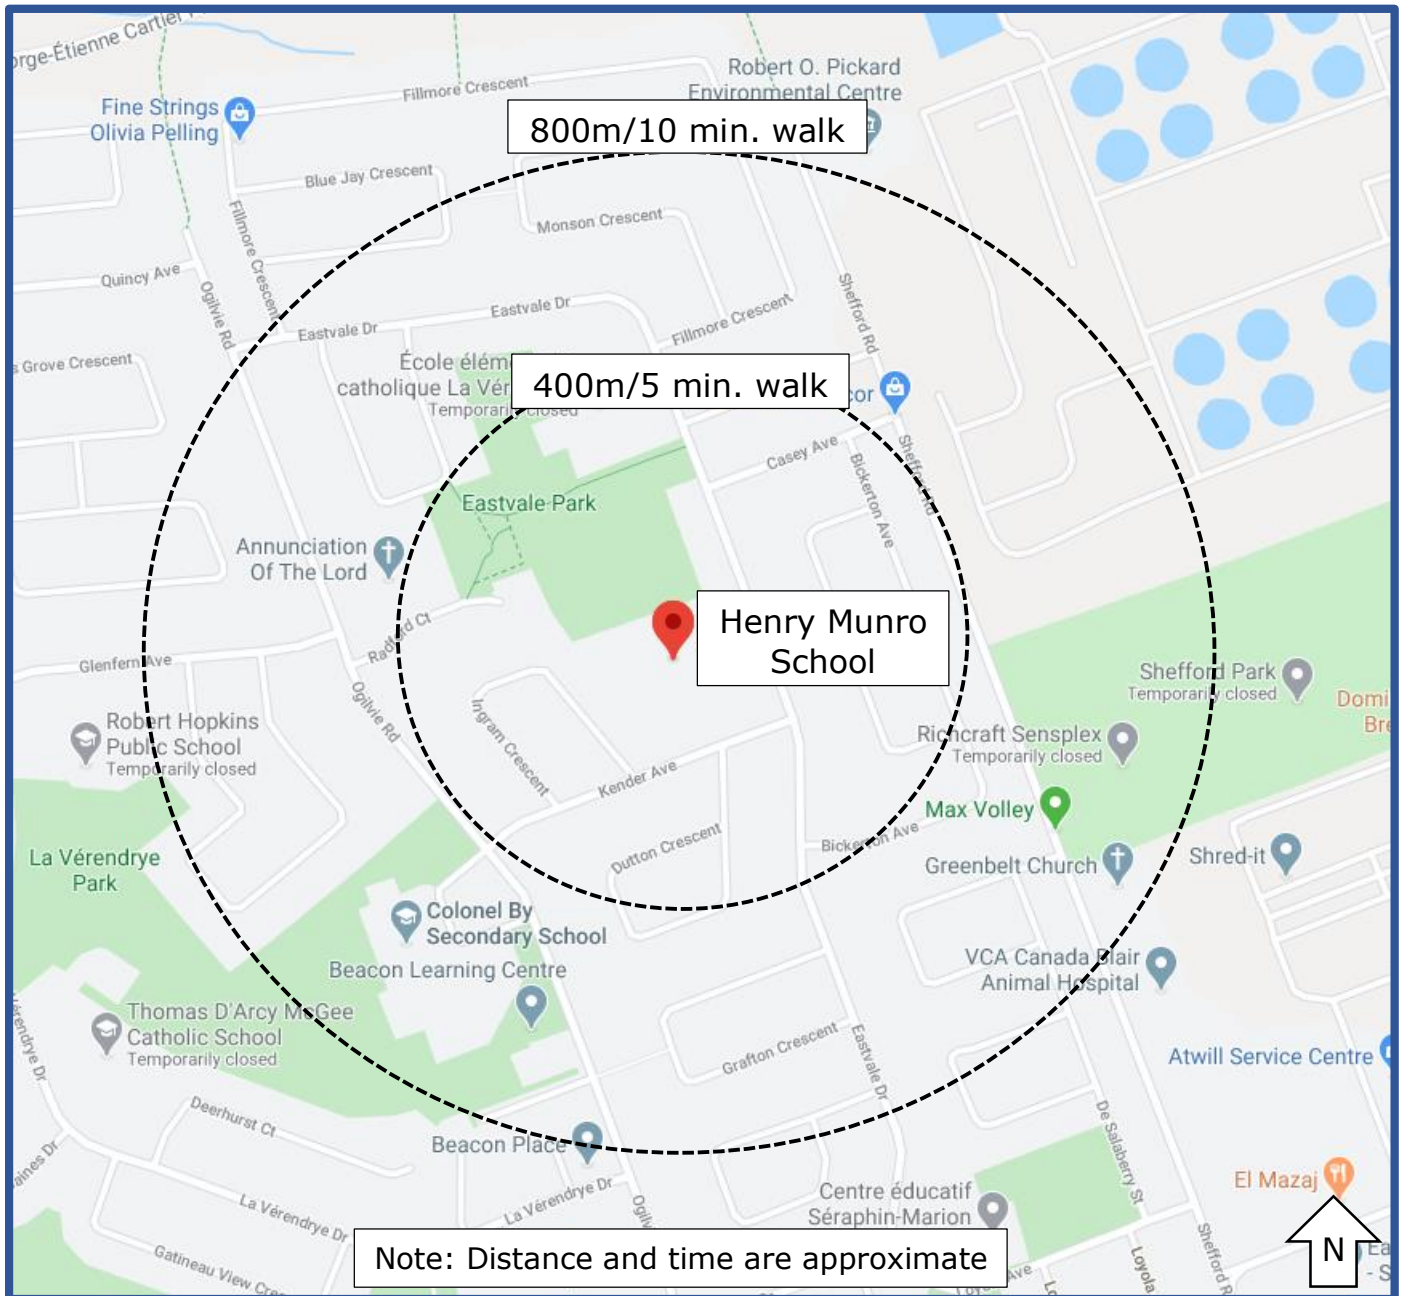

OSTA
Ottawa Student
Transportation
Authority

WALK-A-BLOCK MAP

Henry Munro Middle School

Let's make the school zone safer for all students by reducing parent/guardian traffic at the school. On days when your family really needs to drive, please park a little farther away and **Walk-A-Block**.

SAFER SCHOOL ZONES START WITH YOU.

Information sourced from Google Maps