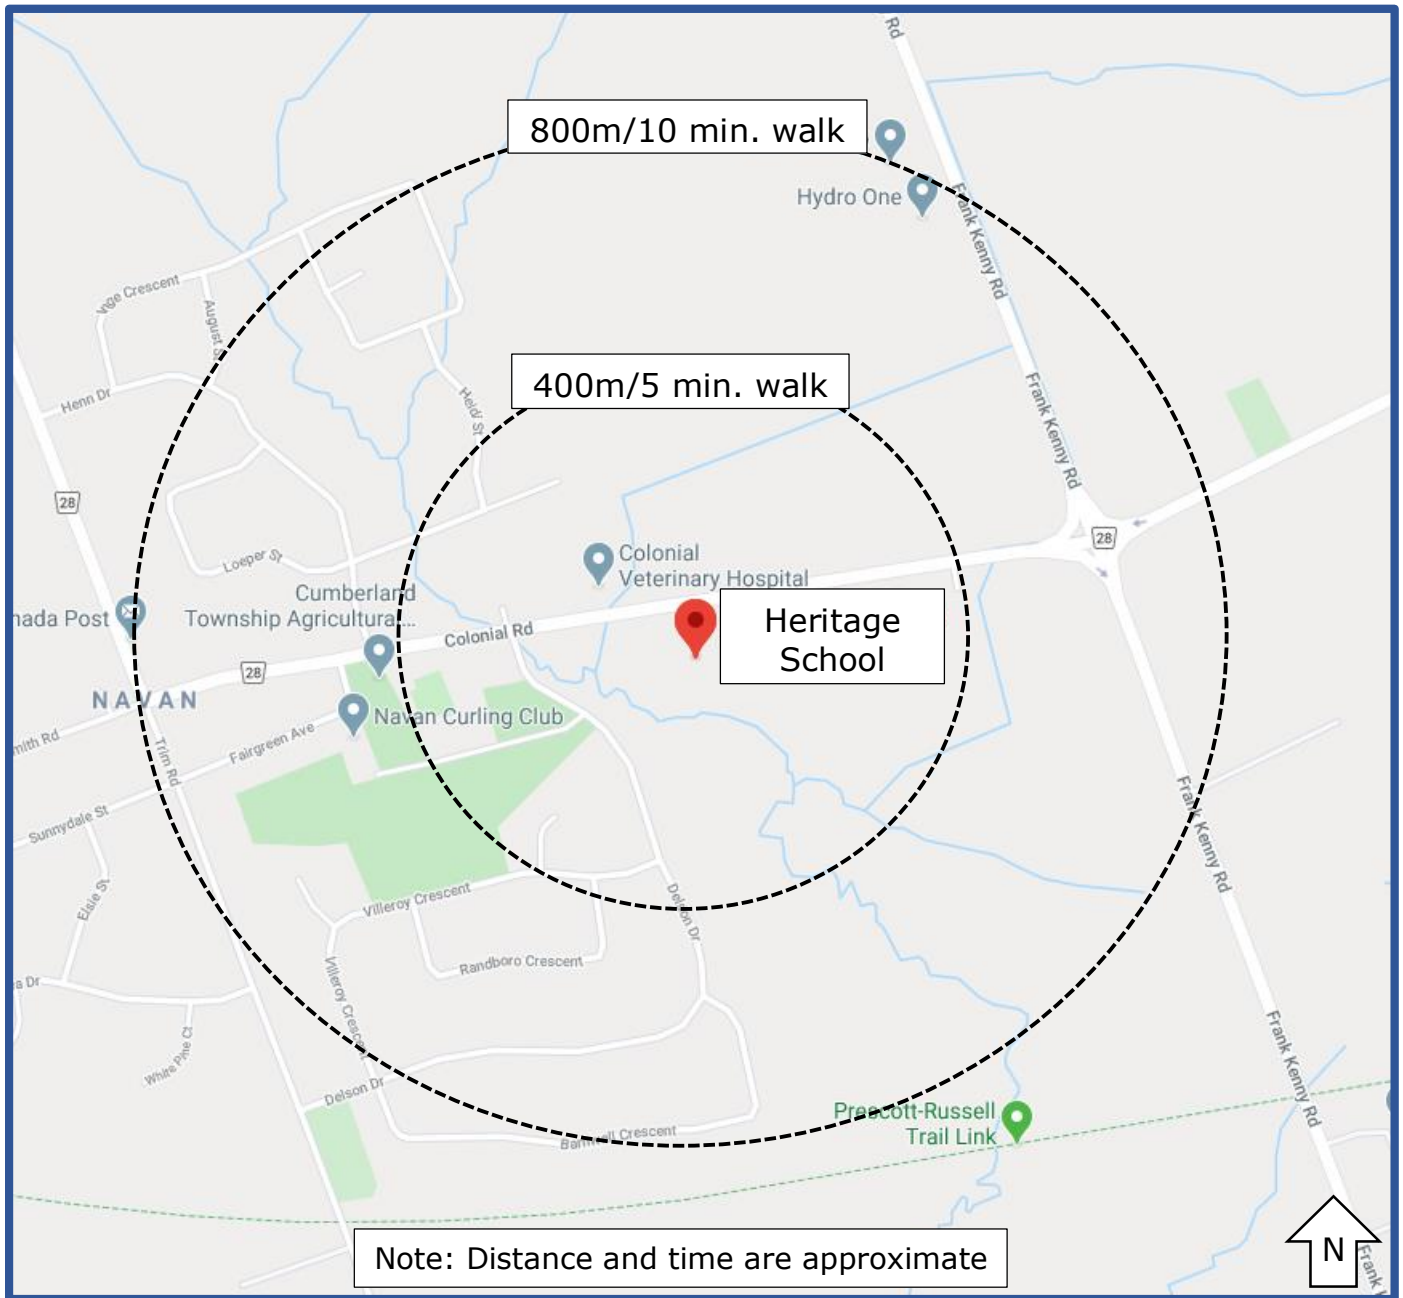

OSTA
Ottawa Student
Transportation
Authority

WALK-A-BLOCK MAP

Heritage Public School

Let's make the school zone safer for all students by reducing parent/guardian traffic at the school. On days when your family really needs to drive, please park a little farther away and **Walk-A-Block**.

SAFER SCHOOL ZONES START WITH YOU.

Information sourced from Google Maps