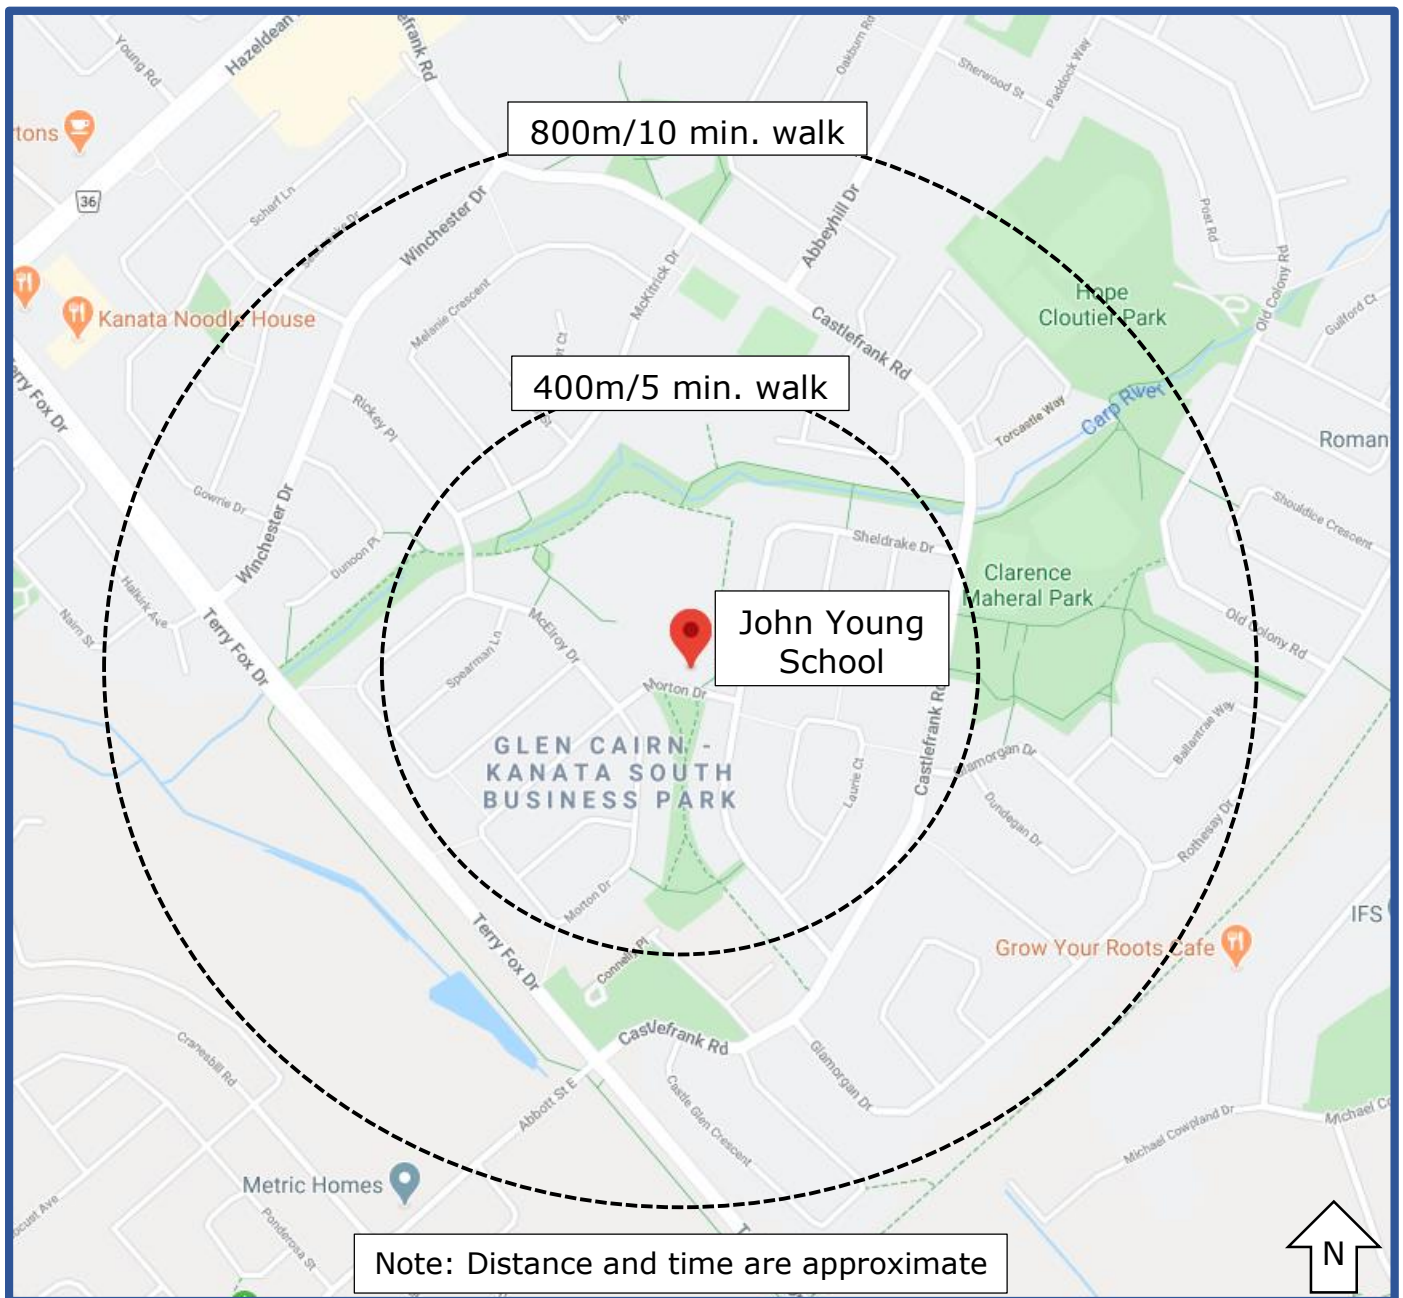

OSTA
Ottawa Student
Transportation
Authority

WALK-A-BLOCK MAP

John Young Elementary School

Let's make the school zone safer for all students by reducing parent/guardian traffic at the school. On days when your family really needs to drive, please park a little farther away and **Walk-A-Block**.

SAFER SCHOOL ZONES START WITH YOU.

Information sourced from Google Maps