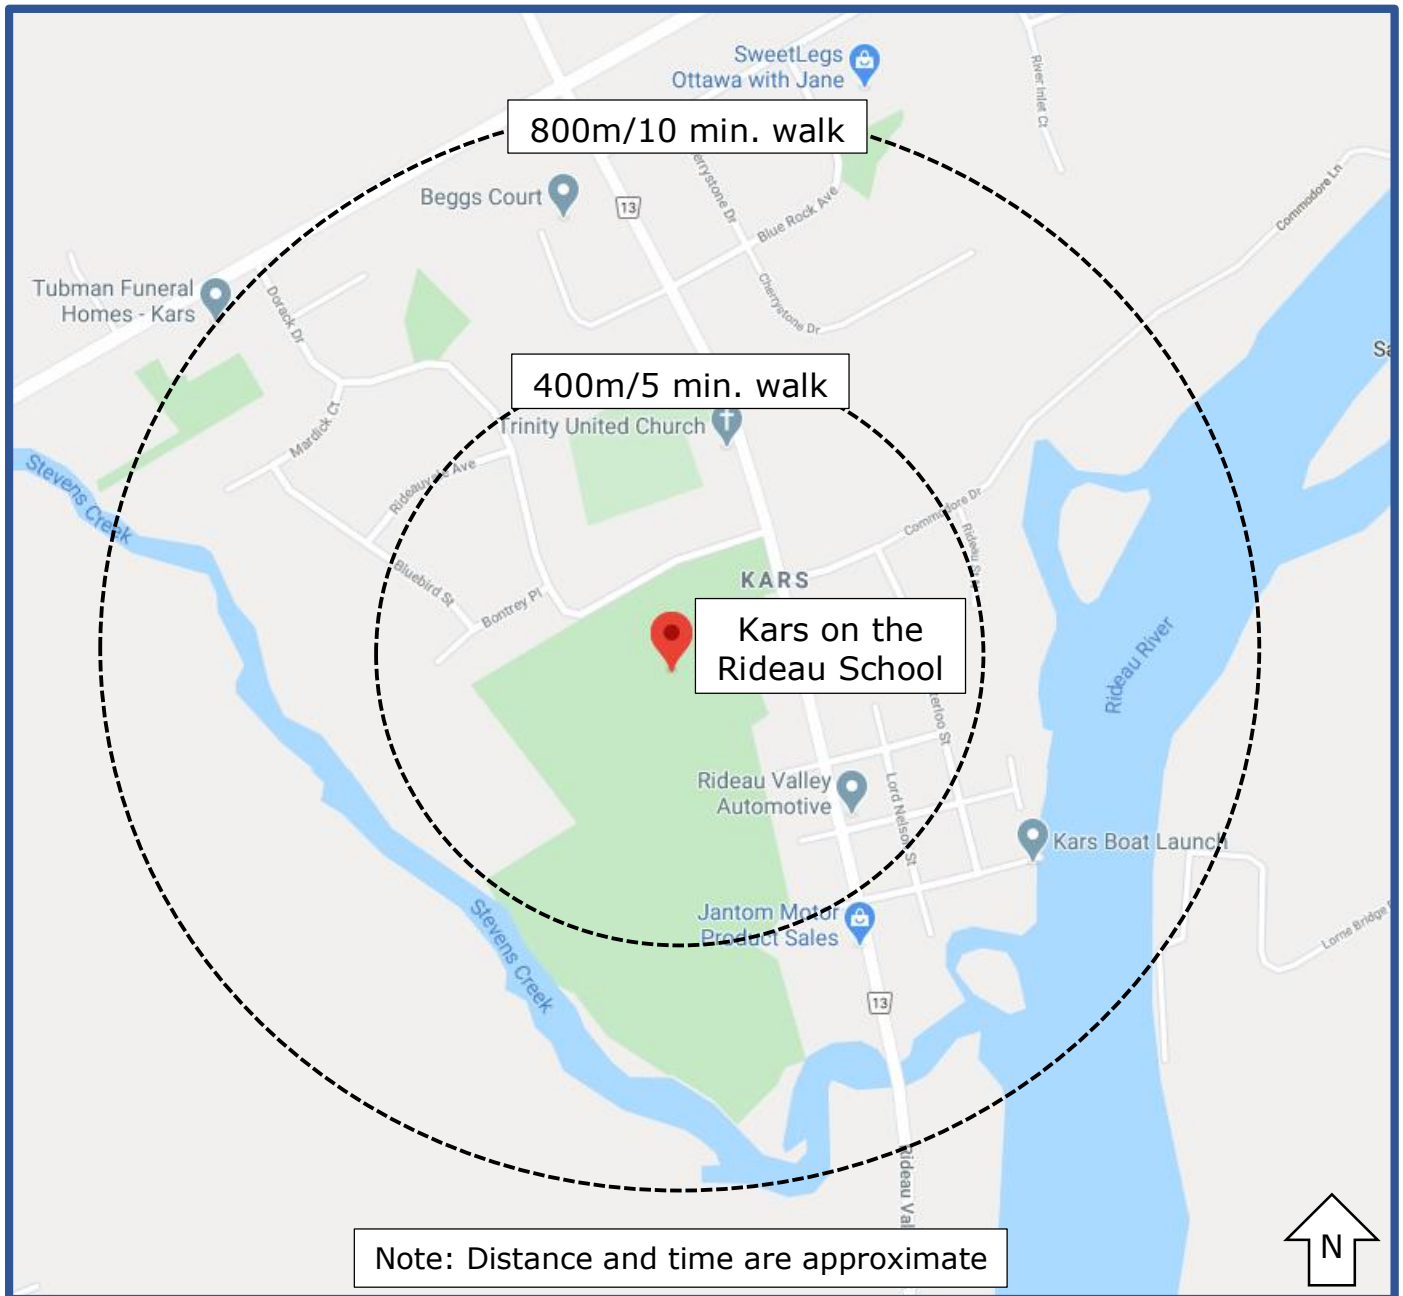

OSTA
Ottawa Student
Transportation
Authority

WALK-A-BLOCK MAP

Kars on the Rideau Public School

Let's make the school zone safer for all students by reducing parent/guardian traffic at the school. On days when your family really needs to drive, please park a little farther away and **Walk-A-Block**.

SAFER SCHOOL ZONES START WITH YOU.

Information sourced from Google Maps