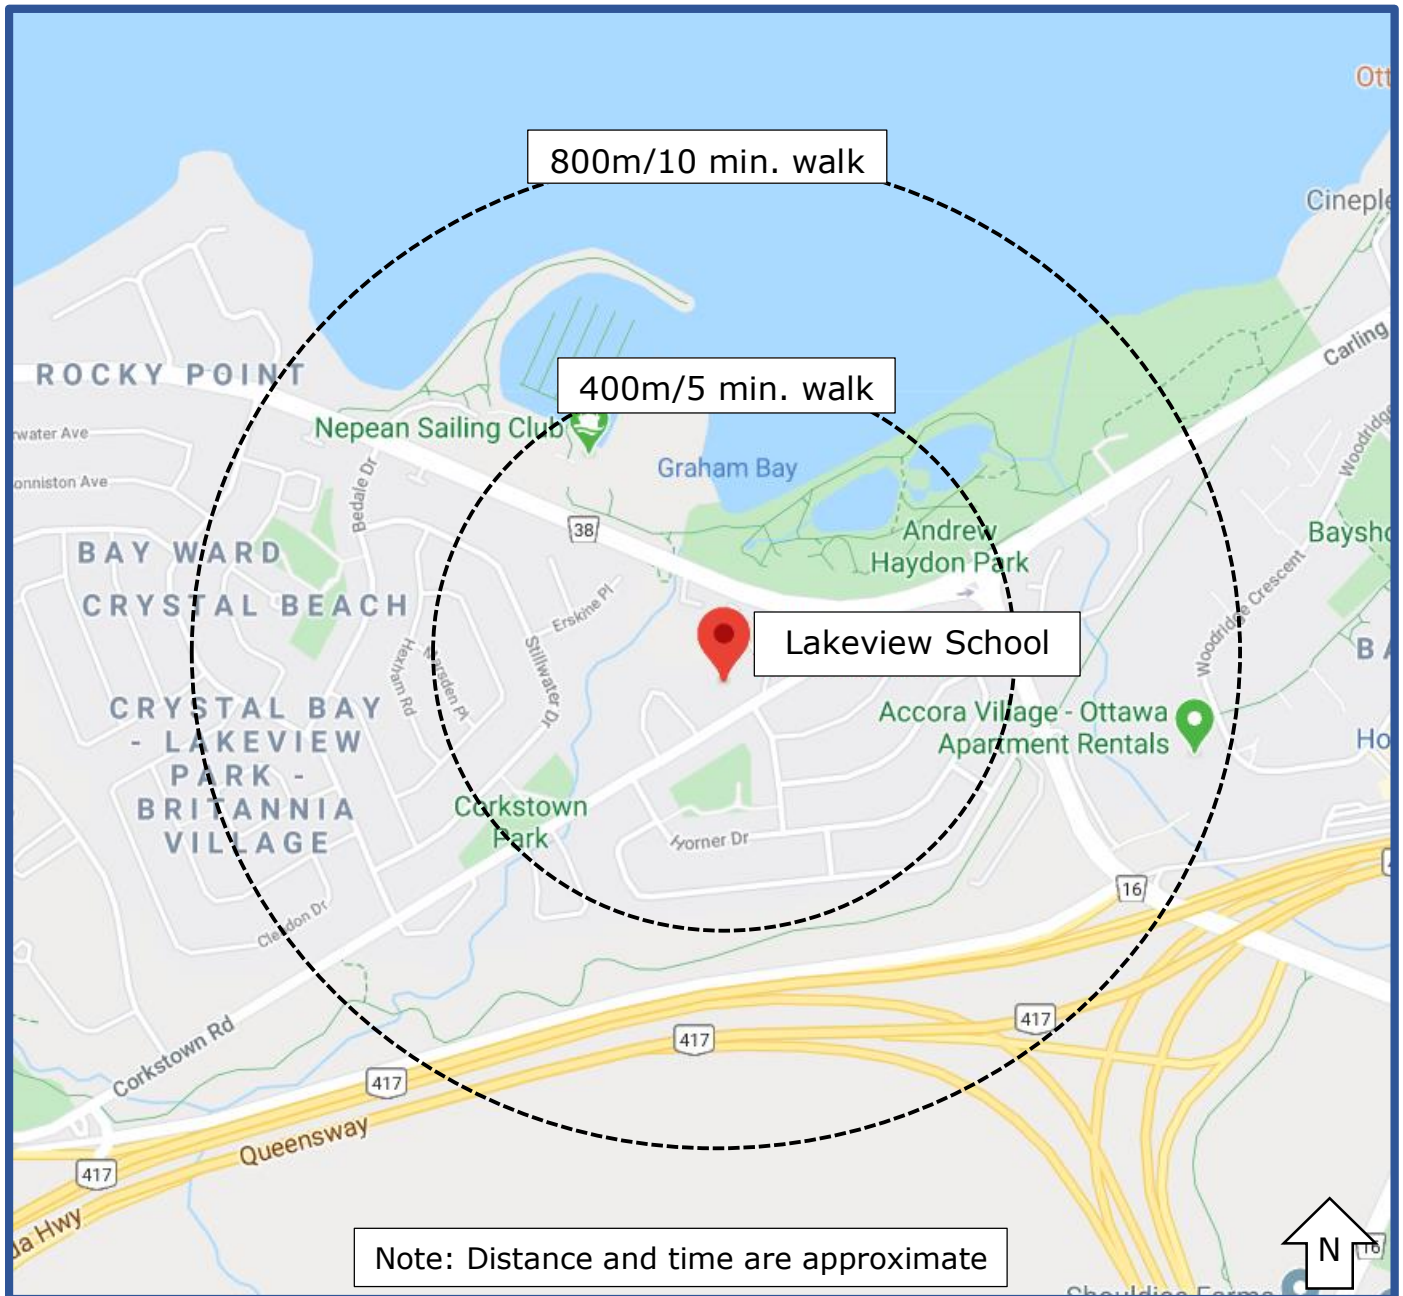

OSTA
Ottawa Student
Transportation
Authority

WALK-A-BLOCK MAP

Lakeview Public School

Let's make the school zone safer for all students by reducing parent/guardian traffic at the school. On days when your family really needs to drive, please park a little farther away and **Walk-A-Block**.

SAFER SCHOOL ZONES START WITH YOU.

Information sourced from Google Maps