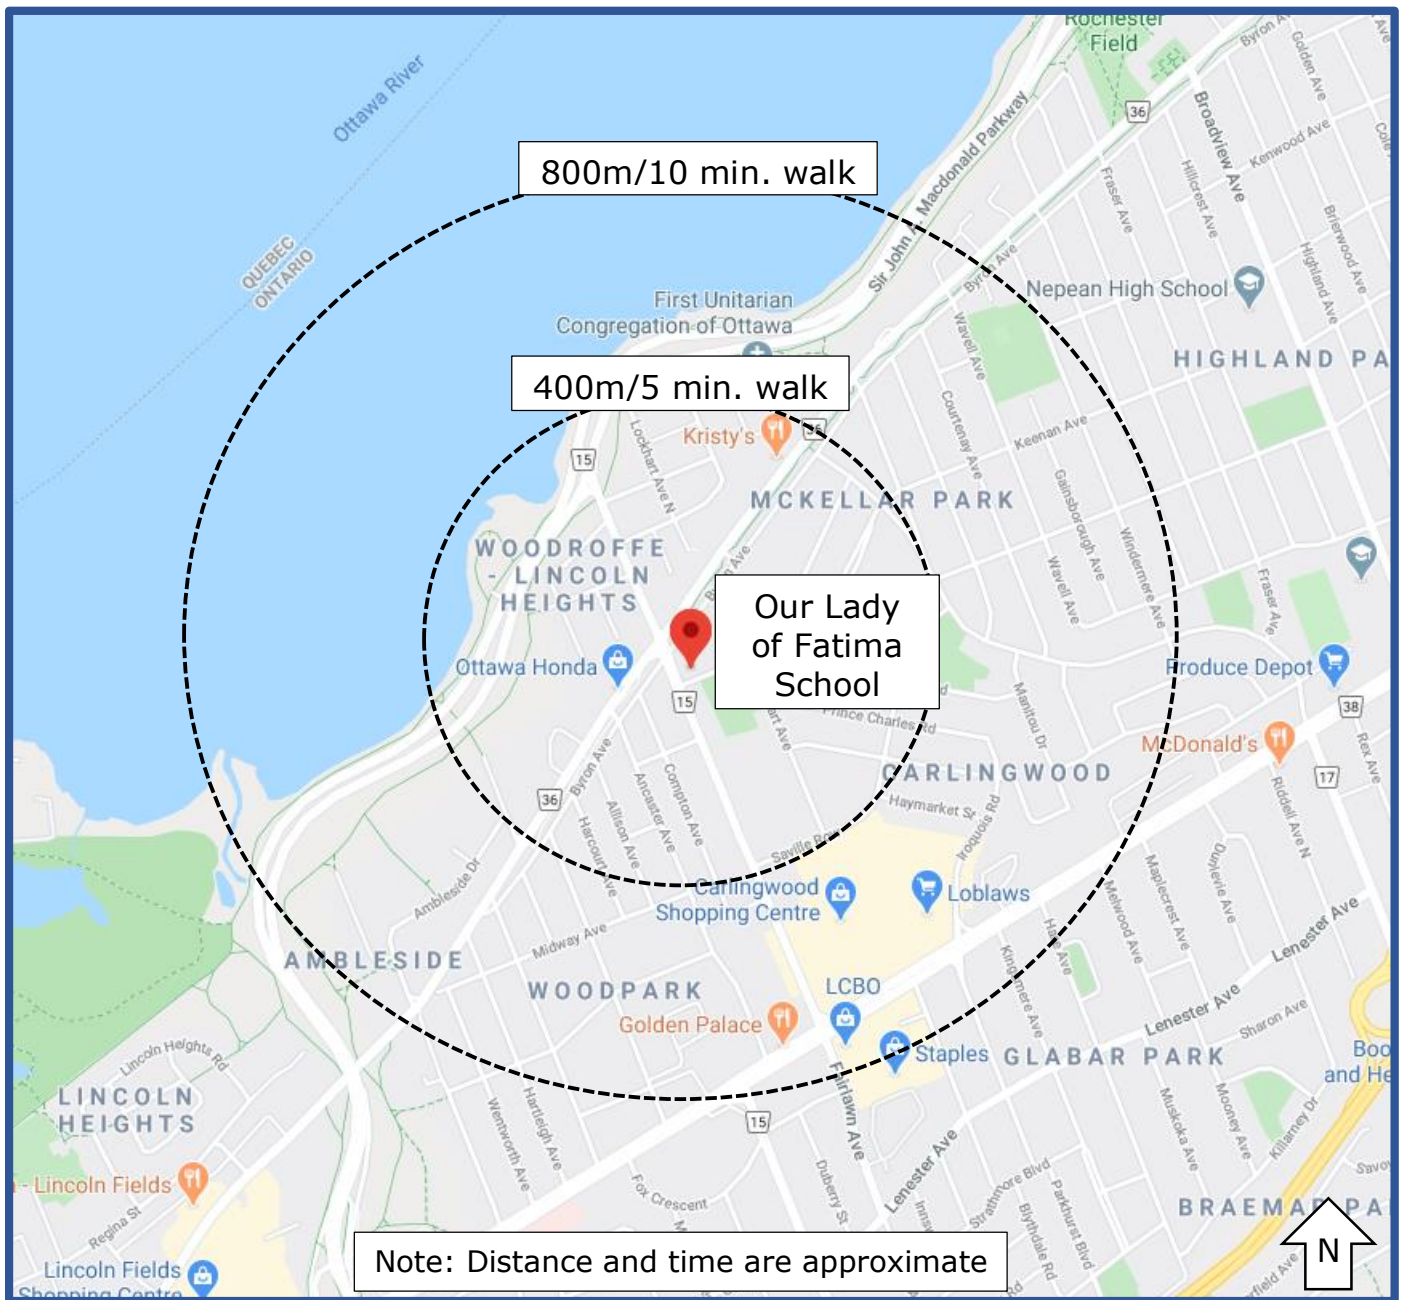

OSTA
Ottawa Student
Transportation
Authority

WALK-A-BLOCK MAP

Our Lady of Fatima Catholic School

Let's make the school zone safer for all students by reducing parent/guardian traffic at the school. On days when your family really needs to drive, please park a little farther away and **Walk-A-Block**.

SAFER SCHOOL ZONES START WITH YOU.

Information sourced from Google Maps