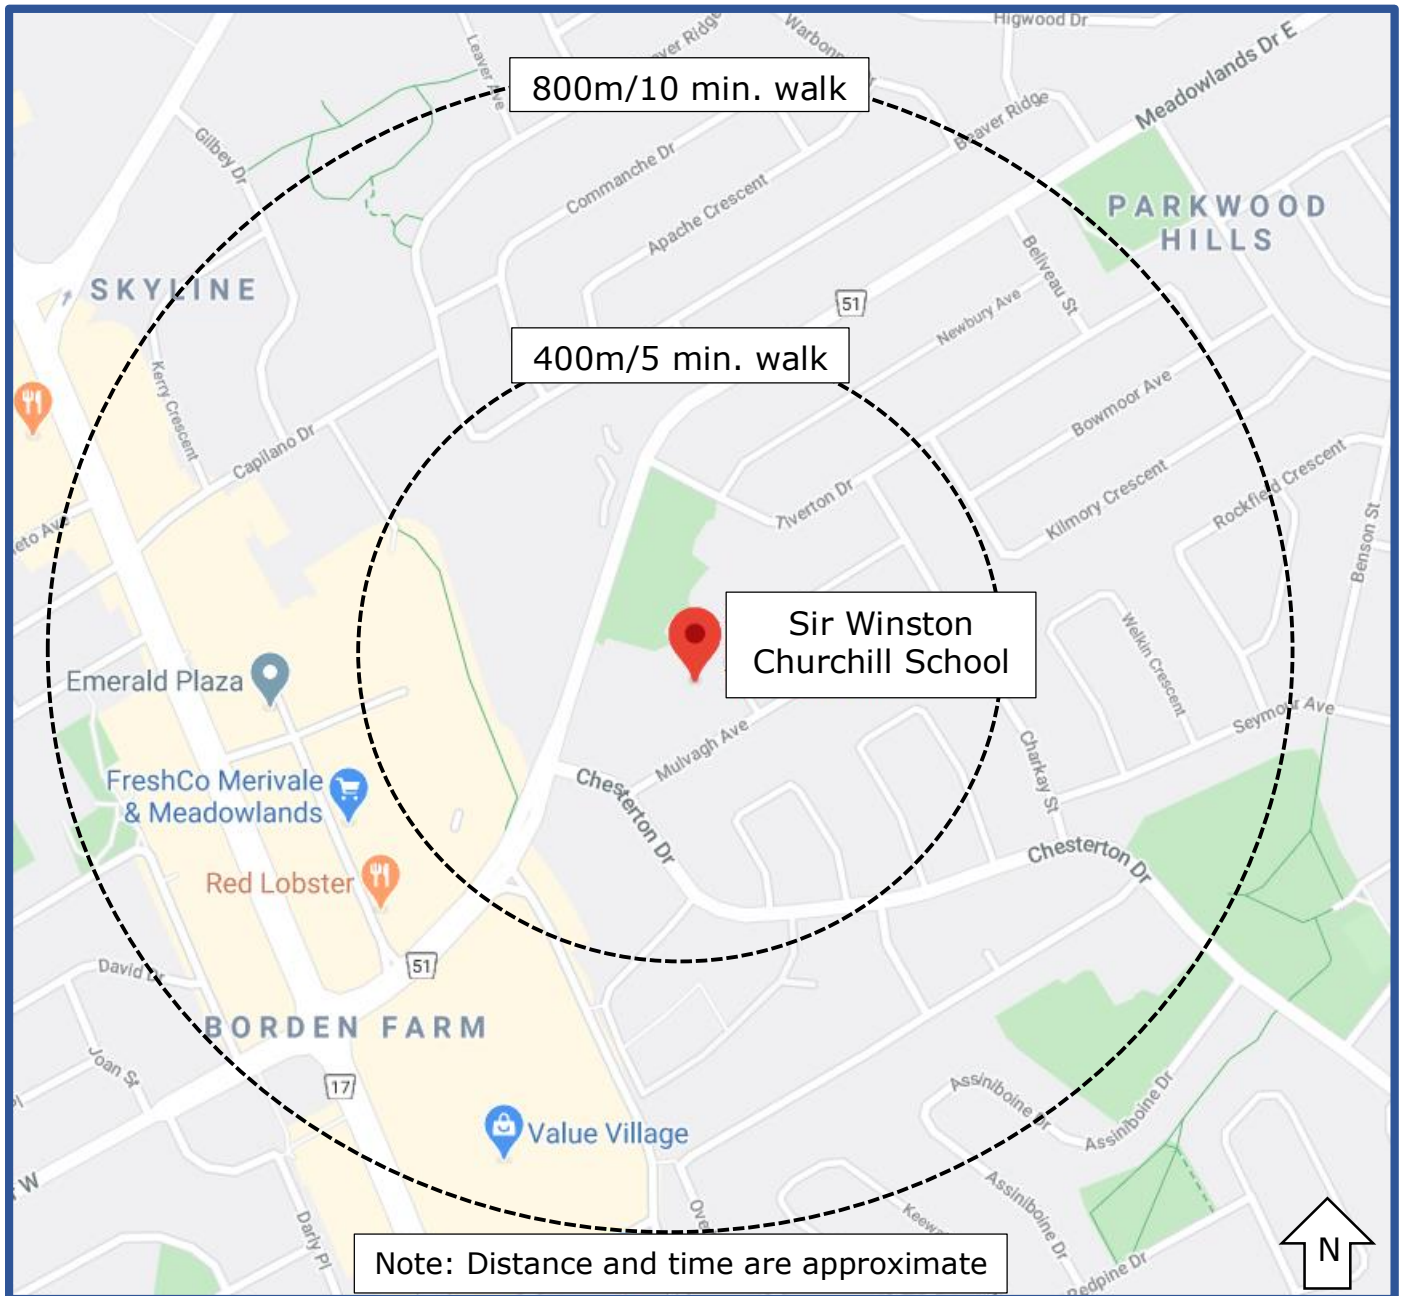

OSTA
Ottawa Student
Transportation
Authority

WALK-A-BLOCK MAP

Sir Winston Churchill Public School

Let's make the school zone safer for all students by reducing parent/guardian traffic at the school. On days when your family really needs to drive, please park a little farther away and **Walk-A-Block**.

SAFER SCHOOL ZONES START WITH YOU.

Information sourced from Google Maps