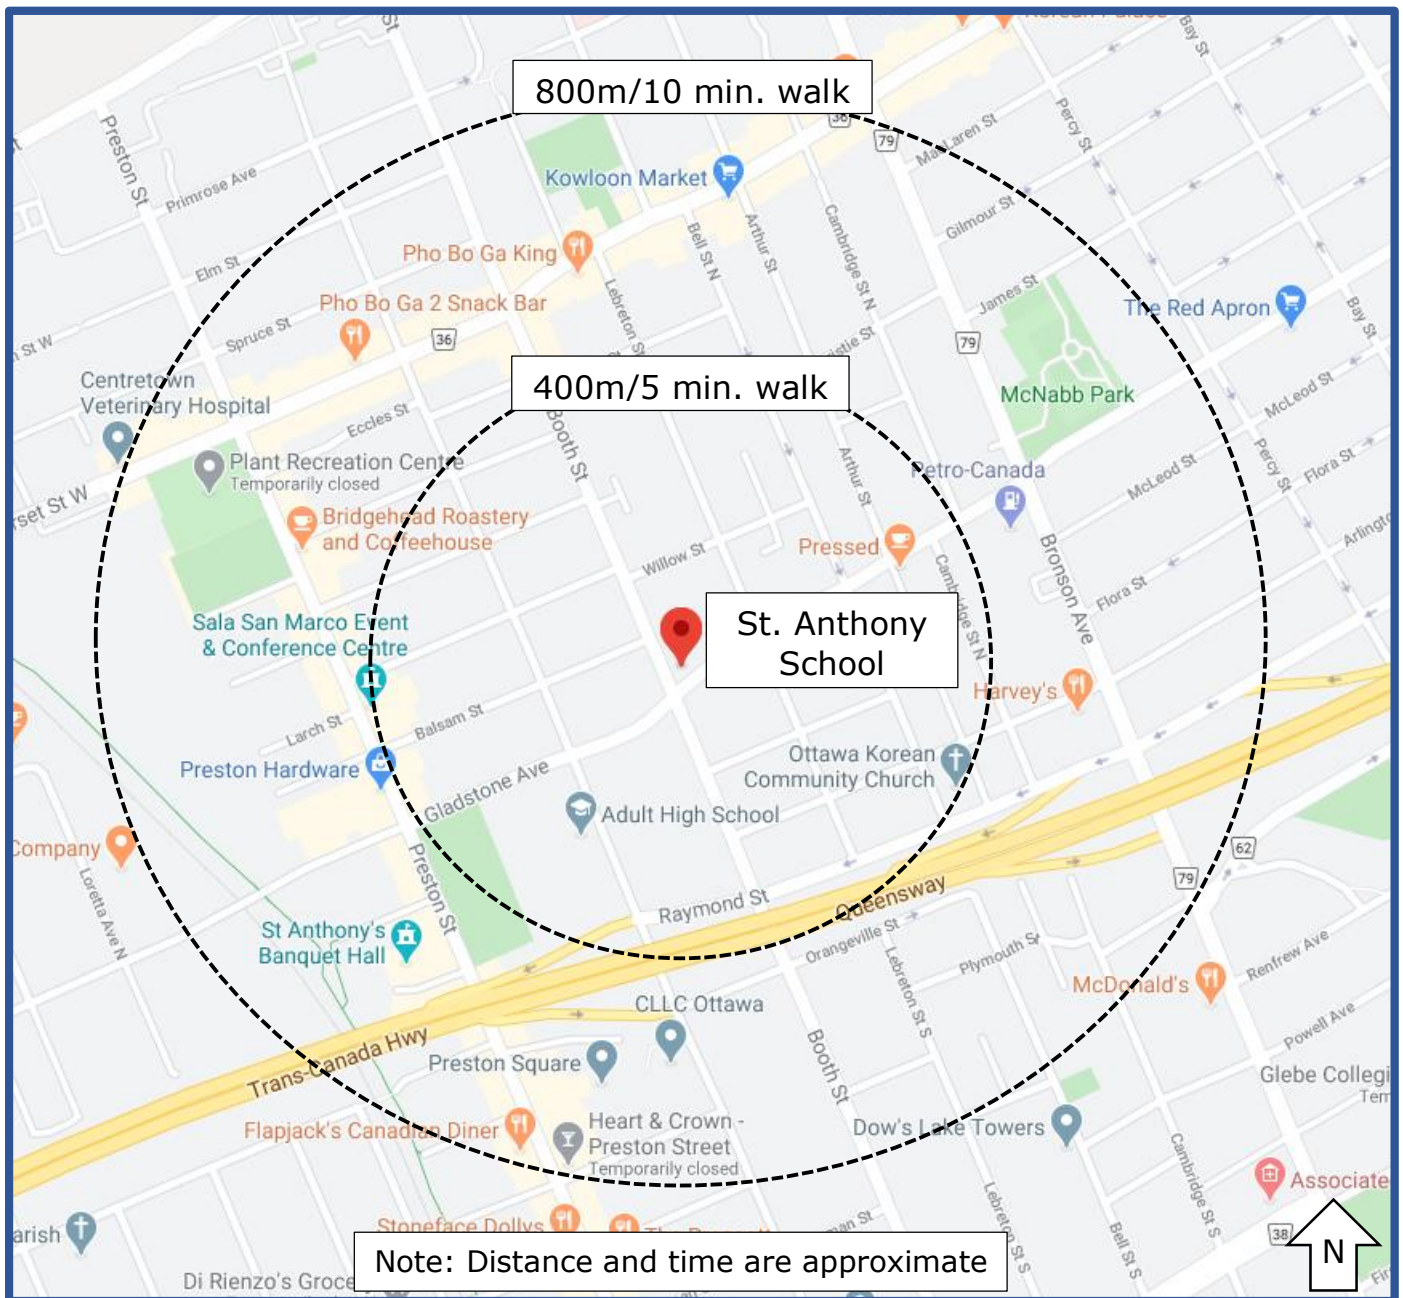

OSTA
Ottawa Student
Transportation
Authority

WALK-A-BLOCK MAP

St. Anthony Catholic School

Let's make the school zone safer for all students by reducing parent/guardian traffic at the school. On days when your family really needs to drive, please park a little farther away and **Walk-A-Block**.

SAFER SCHOOL ZONES START WITH YOU.

Information sourced from Google Maps