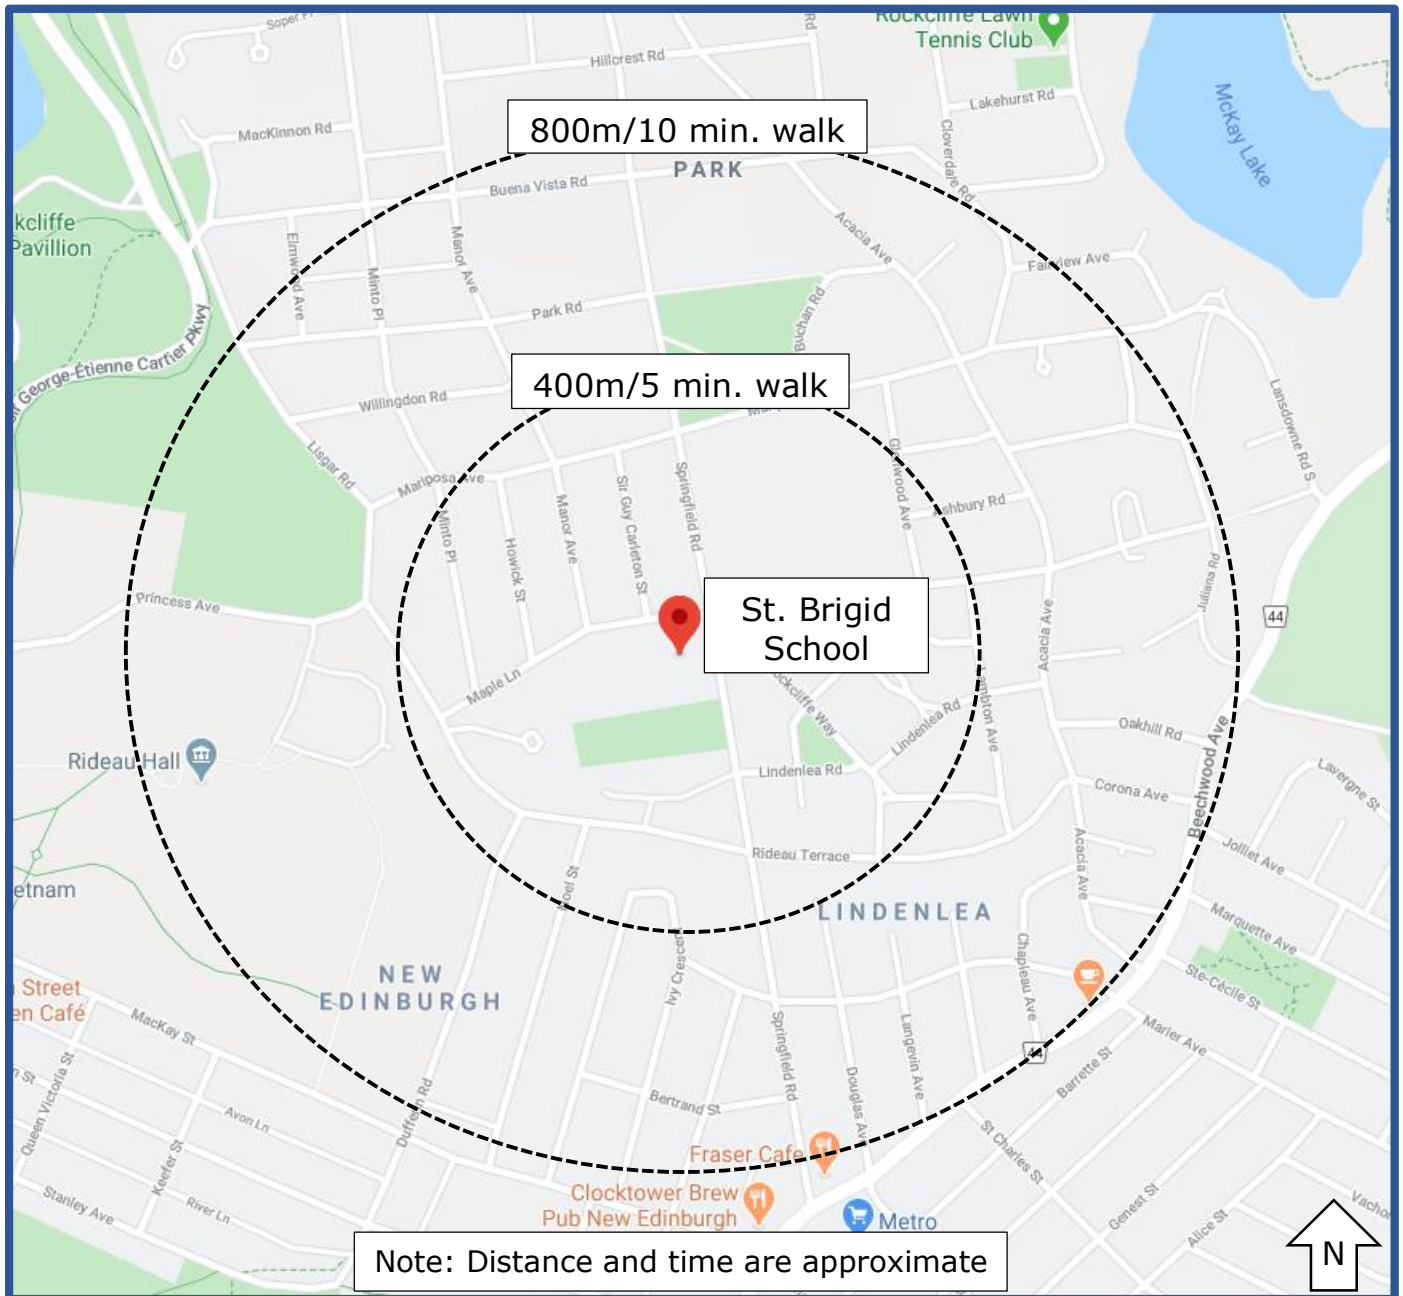

OSTA
Ottawa Student
Transportation
Authority

WALK-A-BLOCK MAP

St. Brigid Catholic School

Let's make the school zone safer for all students by reducing parent/guardian traffic at the school. On days when your family really needs to drive, please park a little farther away and **Walk-A-Block**.

SAFER SCHOOL ZONES START WITH YOU.

Information sourced from Google Maps