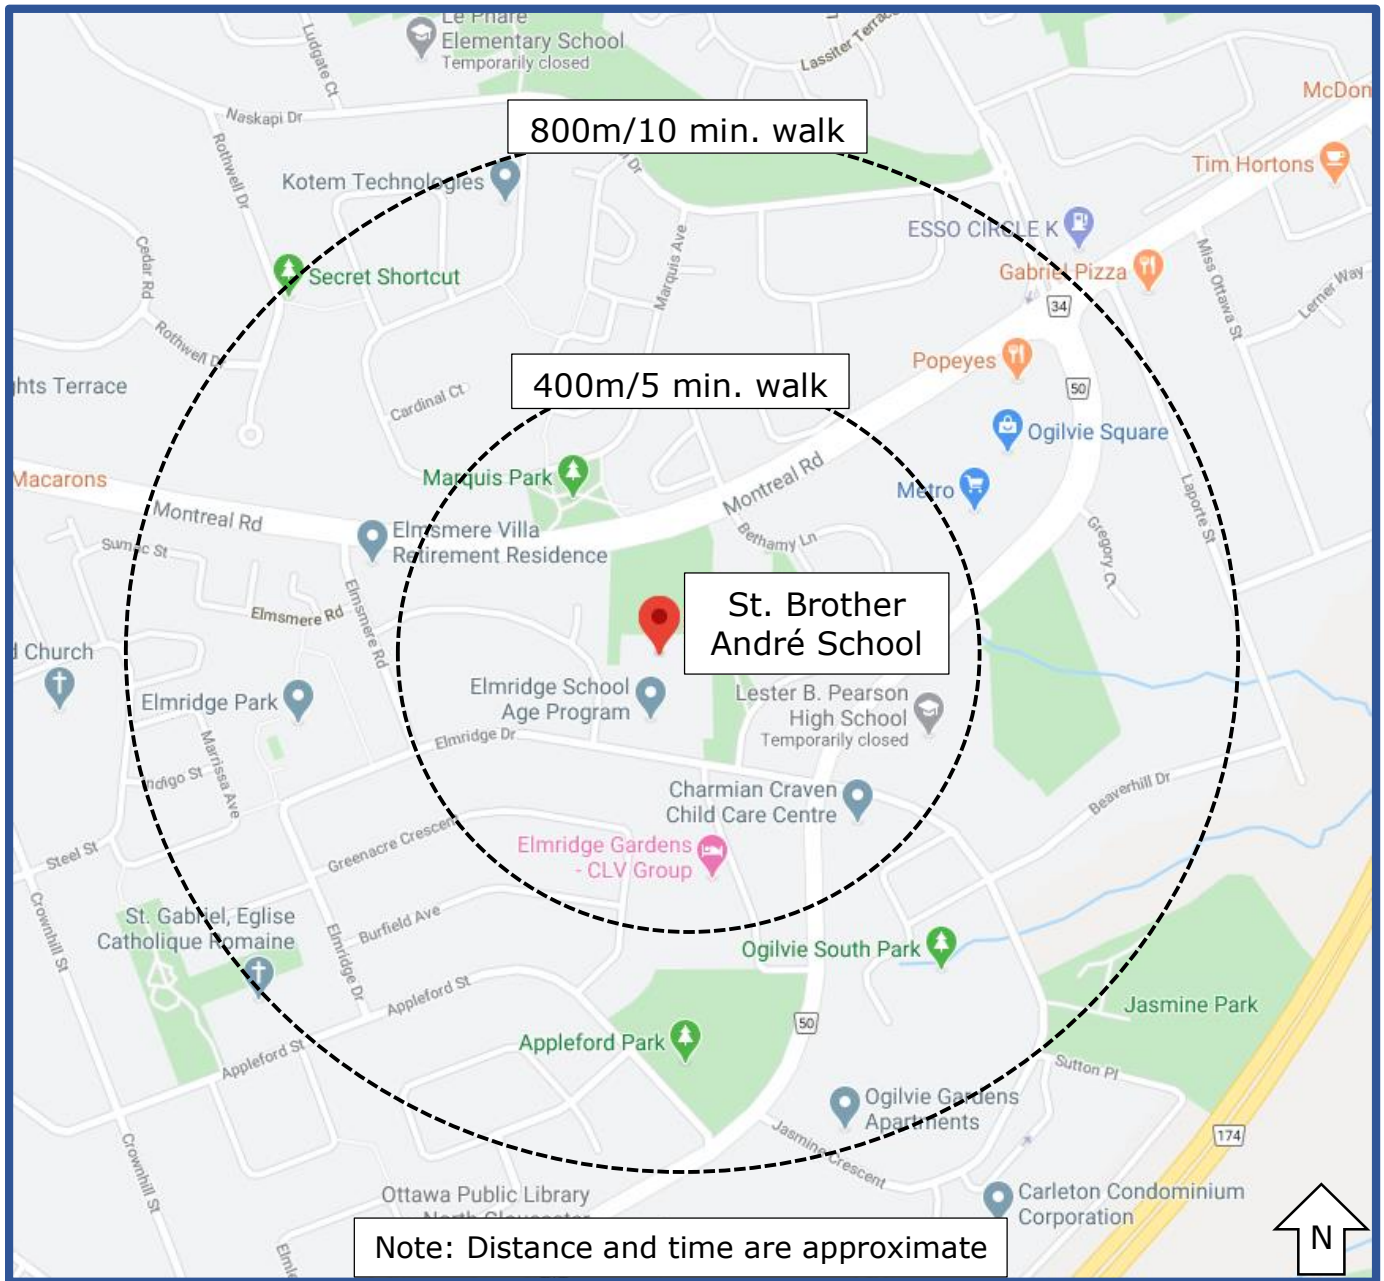

OSTA
Ottawa Student
Transportation
Authority

WALK-A-BLOCK MAP

St. Brother André Catholic School

Let's make the school zone safer for all students by reducing parent/guardian traffic at the school. On days when your family really needs to drive, please park a little farther away and **Walk-A-Block**.

SAFER SCHOOL ZONES START WITH YOU.

Information sourced from Google Maps