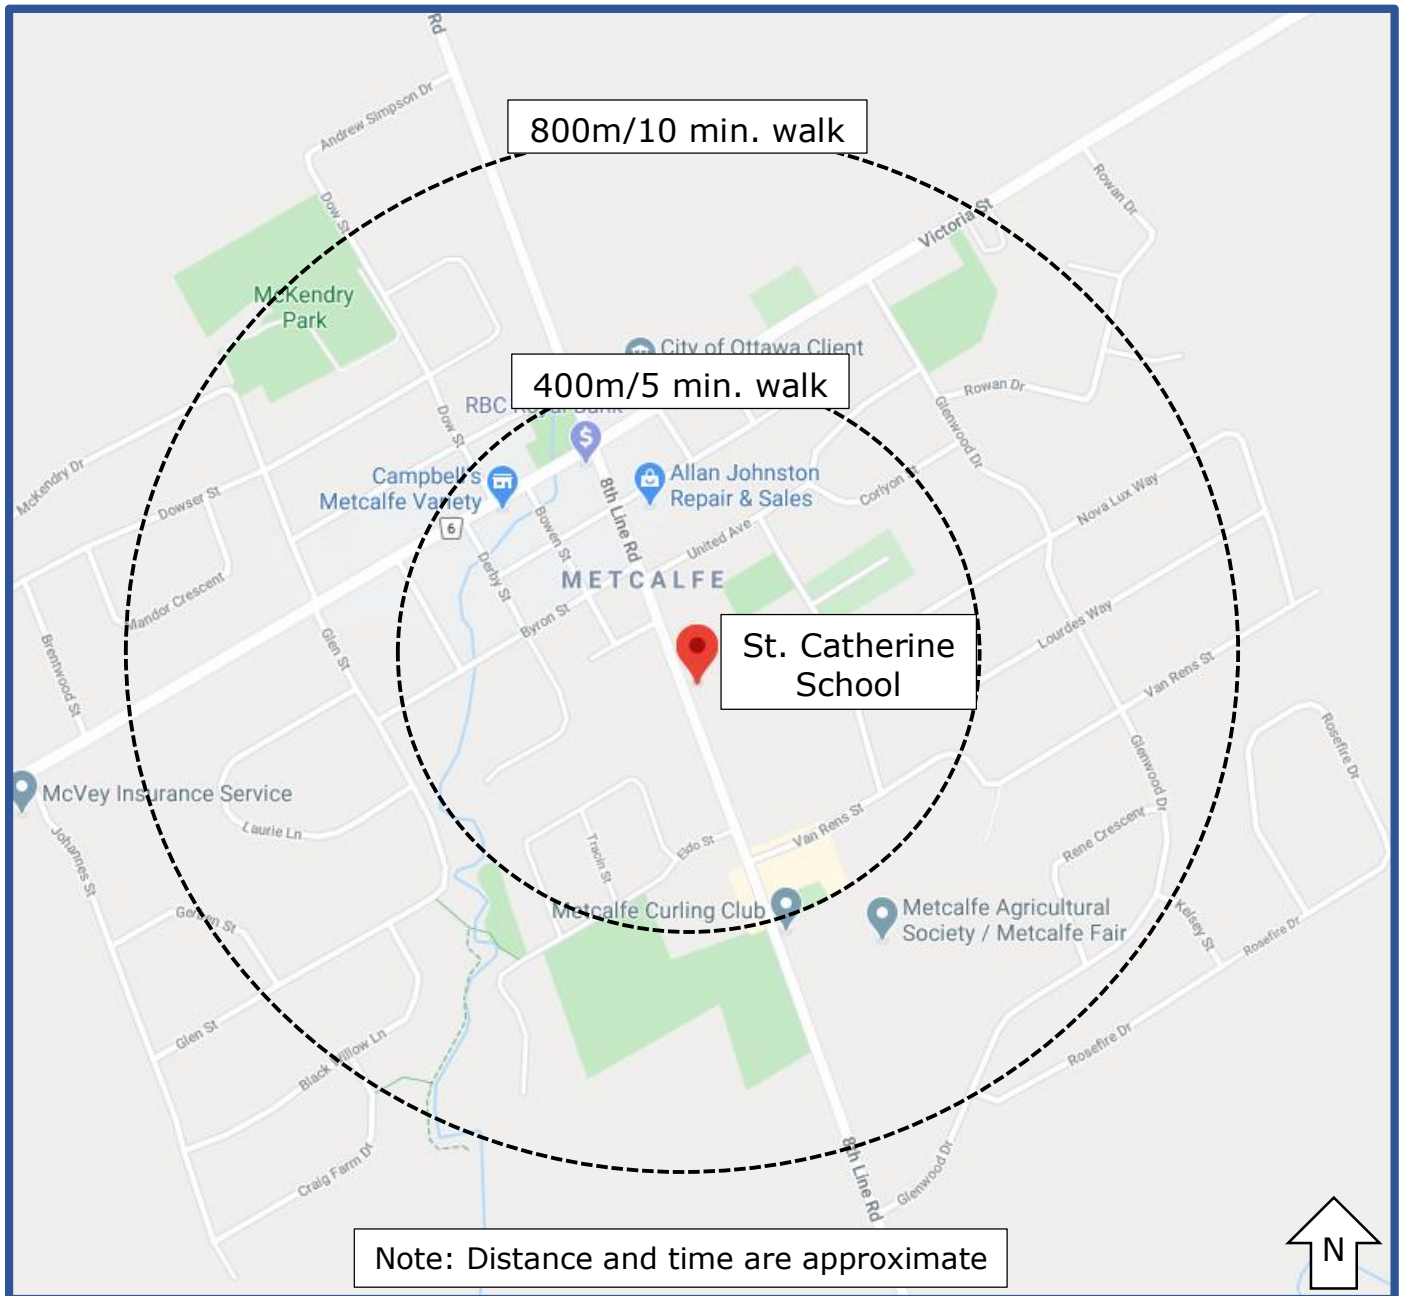

OSTA
Ottawa Student
Transportation
Authority

WALK-A-BLOCK MAP

St. Catherine Catholic School

Let's make the school zone safer for all students by reducing parent/guardian traffic at the school. On days when your family really needs to drive, please park a little farther away and **Walk-A-Block**.

SAFER SCHOOL ZONES START WITH YOU.

Information sourced from Google Maps