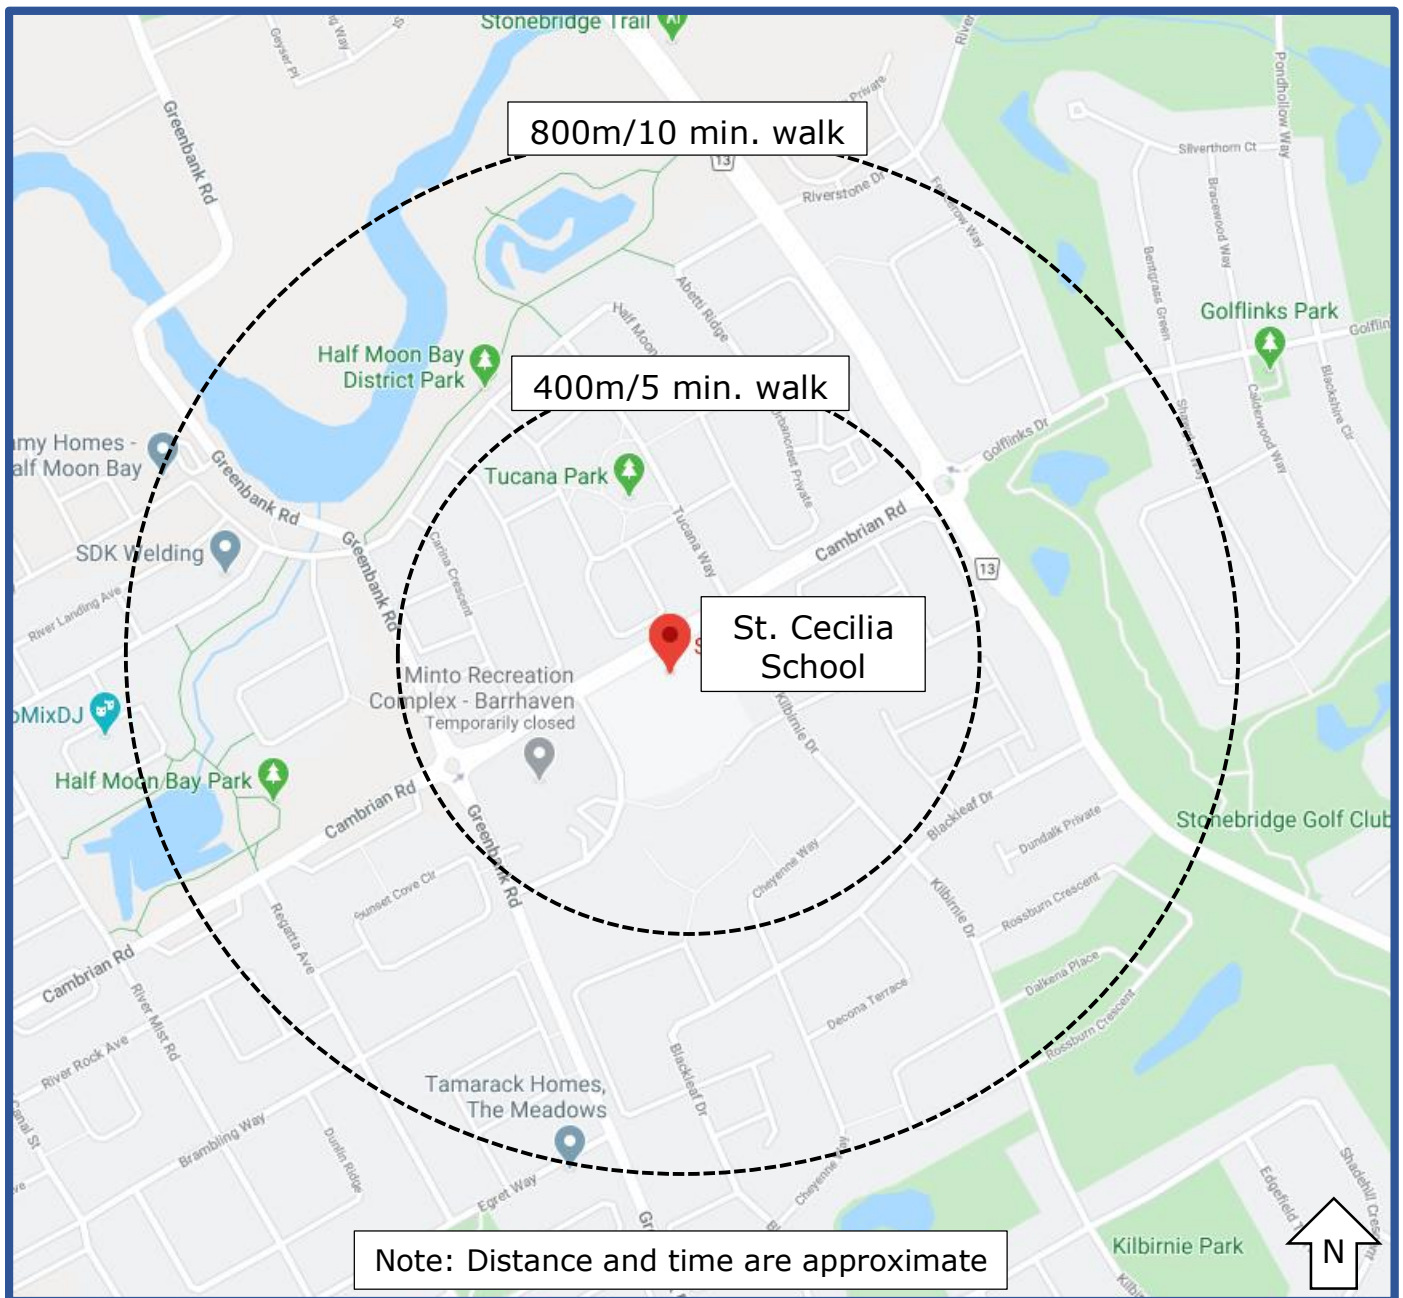

OSTA
Ottawa Student
Transportation
Authority

WALK-A-BLOCK MAP

St. Cecilia Catholic School

Let's make the school zone safer for all students by reducing parent/guardian traffic at the school. On days when your family really needs to drive, please park a little farther away and **Walk-A-Block**.

SAFER SCHOOL ZONES START WITH YOU.

Information sourced from Google Maps