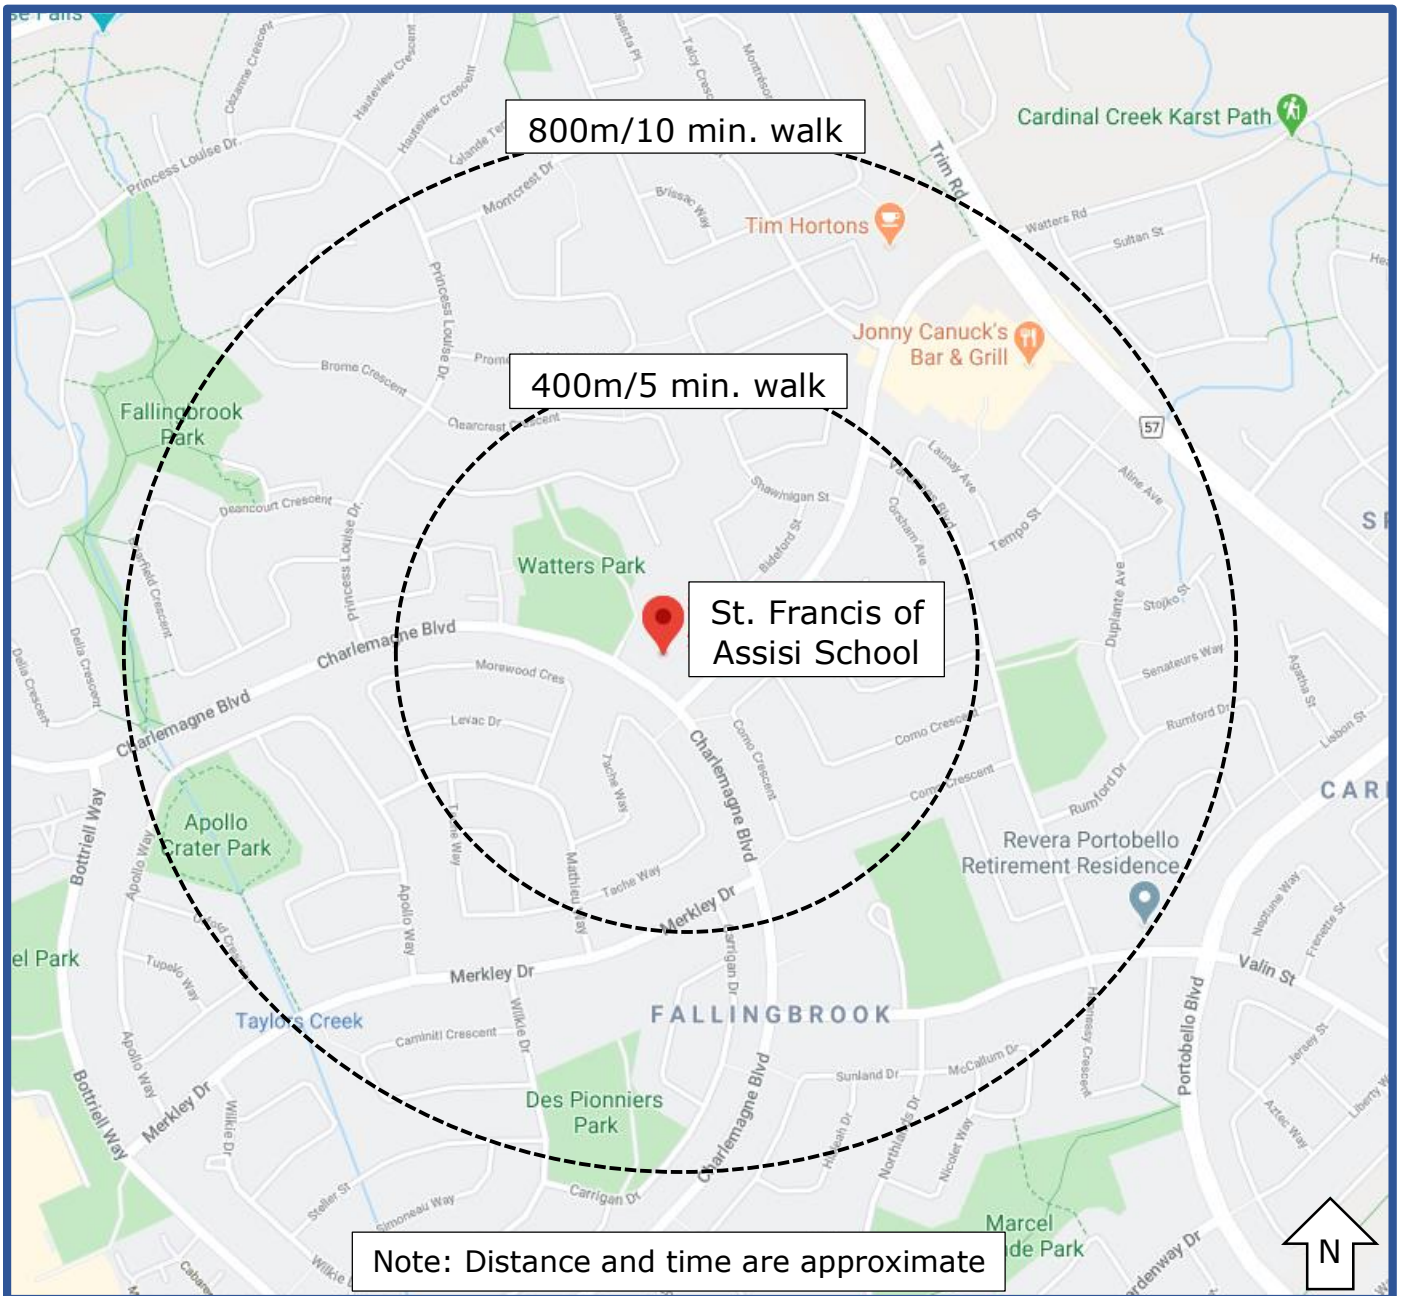

OSTA
Ottawa Student
Transportation
Authority

WALK-A-BLOCK MAP

St. Francis of Assisi Catholic School

Let's make the school zone safer for all students by reducing parent/guardian traffic at the school. On days when your family really needs to drive, please park a little farther away and **Walk-A-Block**.

SAFER SCHOOL ZONES START WITH YOU.

Information sourced from Google Maps