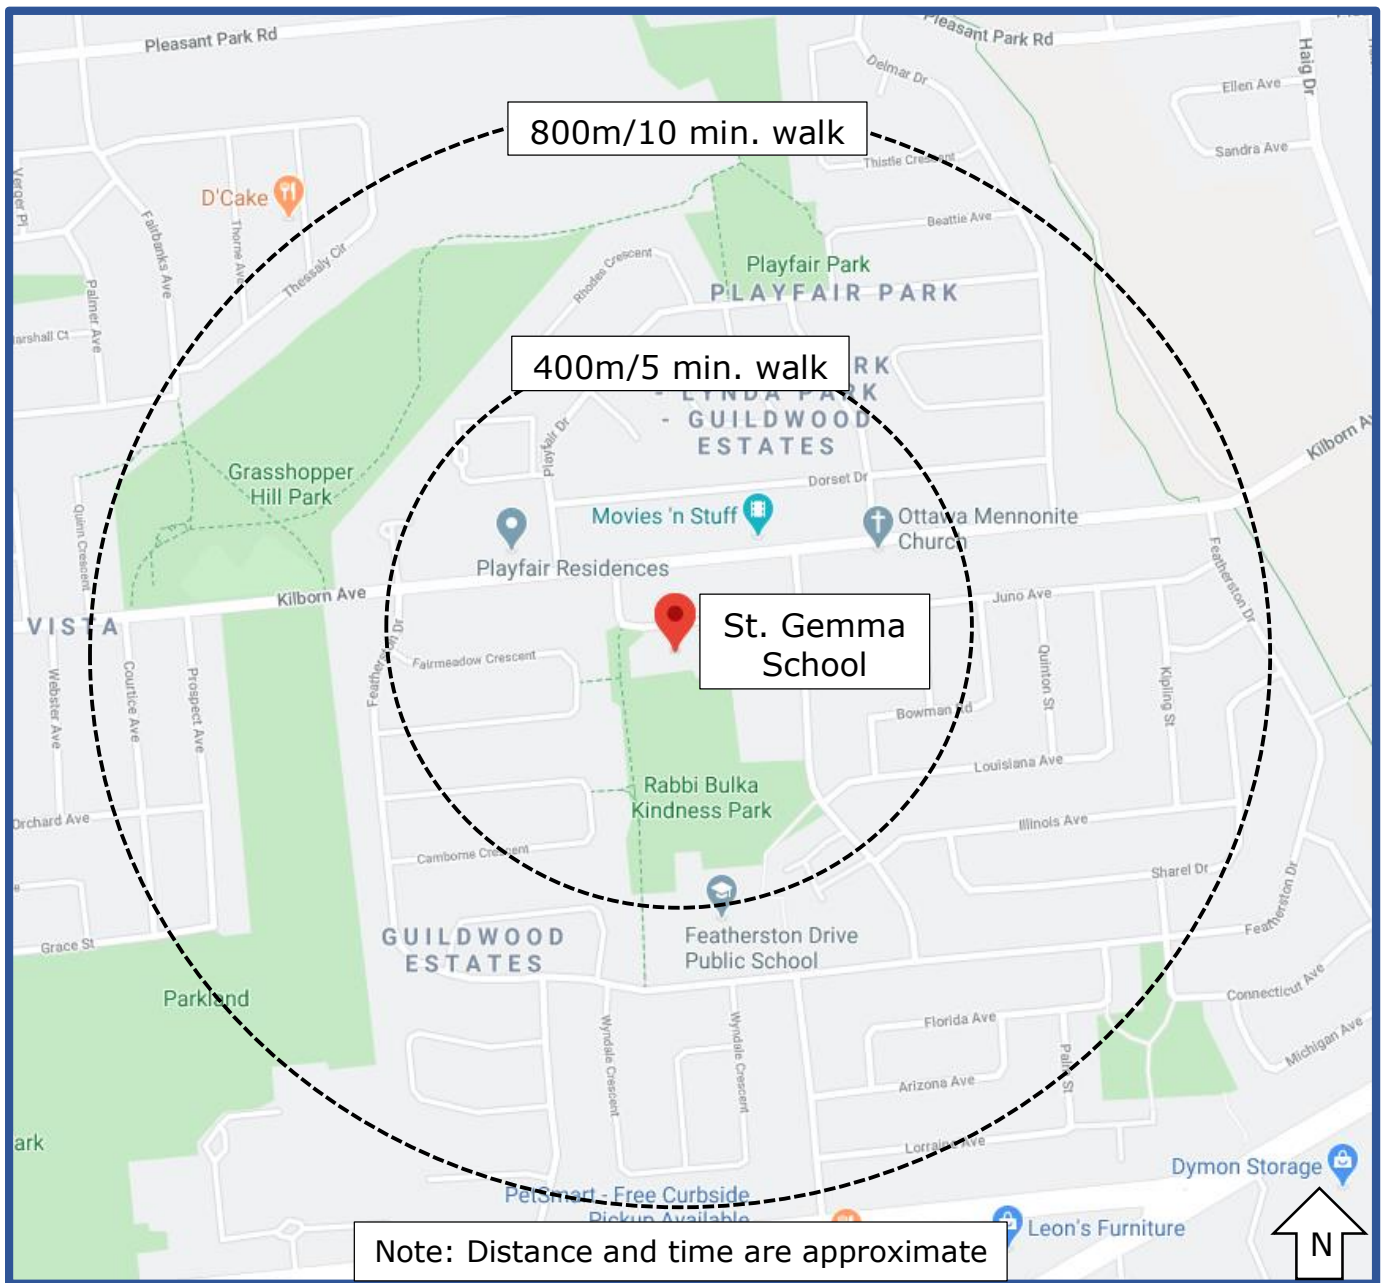

OSTA
Ottawa Student
Transportation
Authority

WALK-A-BLOCK MAP

St. Gemma Catholic School

Let's make the school zone safer for all students by reducing parent/guardian traffic at the school. On days when your family really needs to drive, please park a little farther away and **Walk-A-Block**.

SAFER SCHOOL ZONES START WITH YOU.

Information sourced from Google Maps