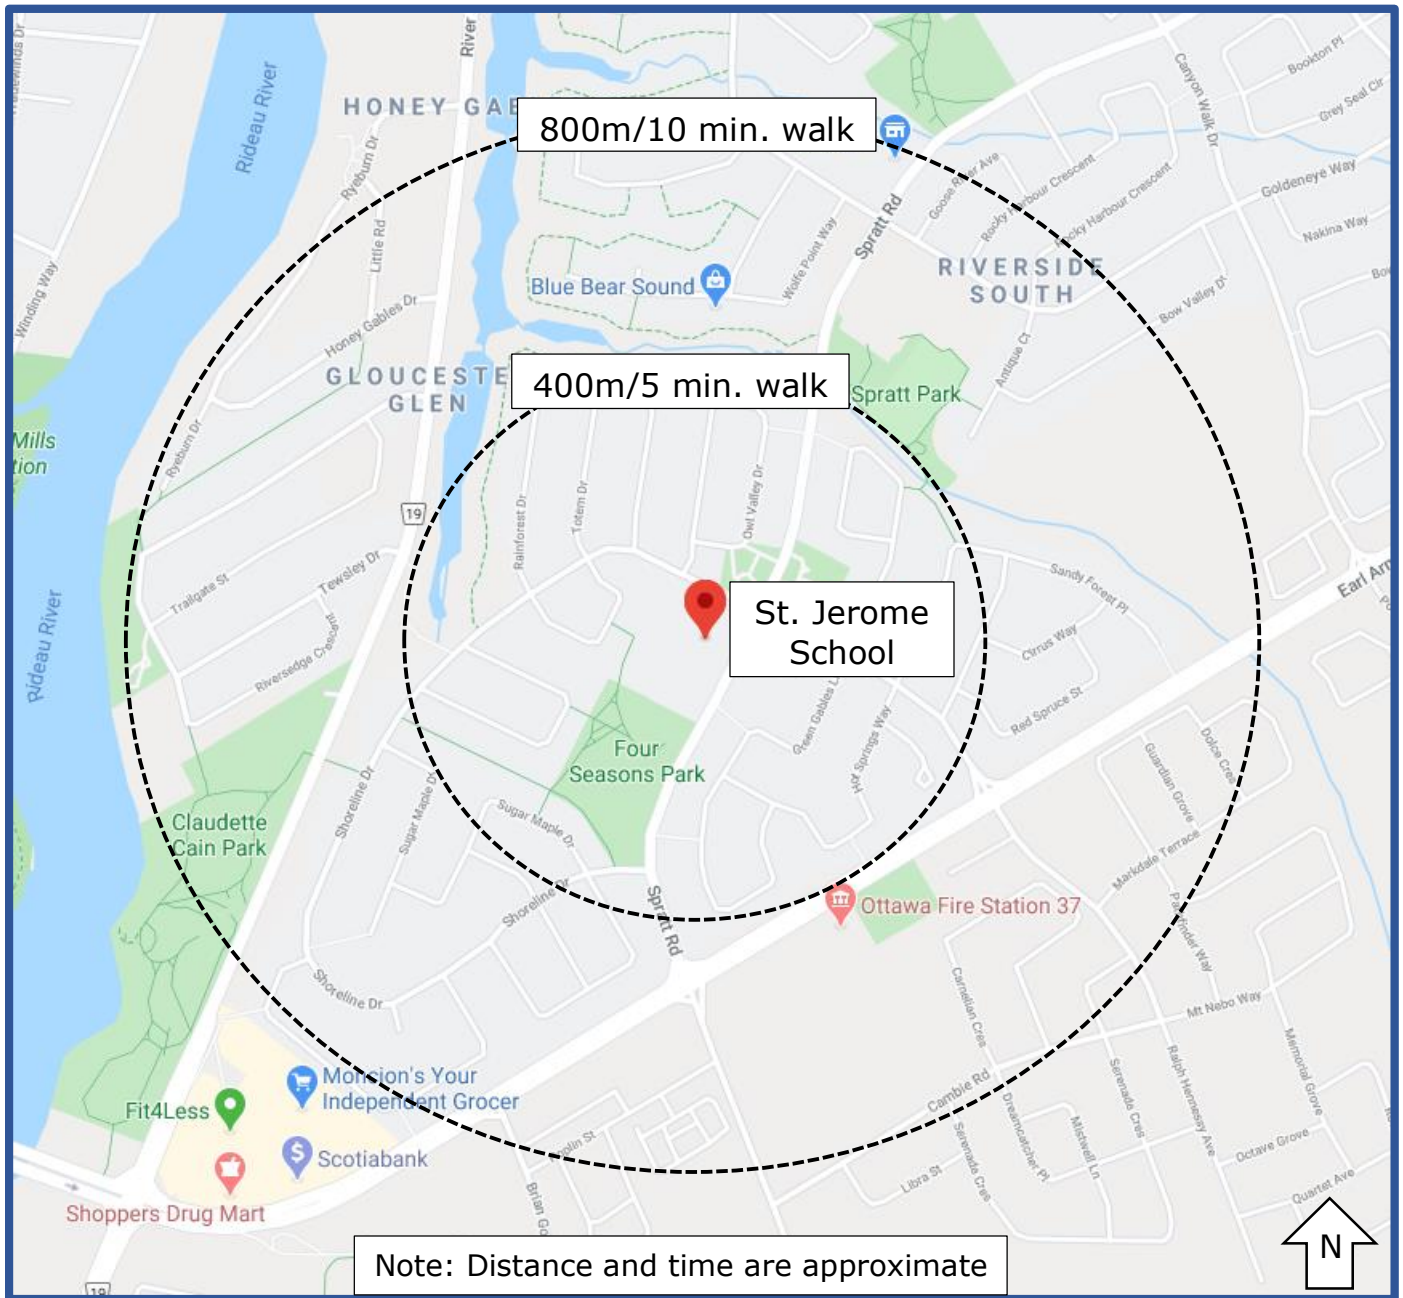

OSTA
Ottawa Student
Transportation
Authority

WALK-A-BLOCK MAP

St. Jerome Catholic School

Let's make the school zone safer for all students by reducing parent/guardian traffic at the school. On days when your family really needs to drive, please park a little farther away and **Walk-A-Block**.

SAFER SCHOOL ZONES START WITH YOU.

Note: Distance and time are approximate

Information sourced from Google Maps