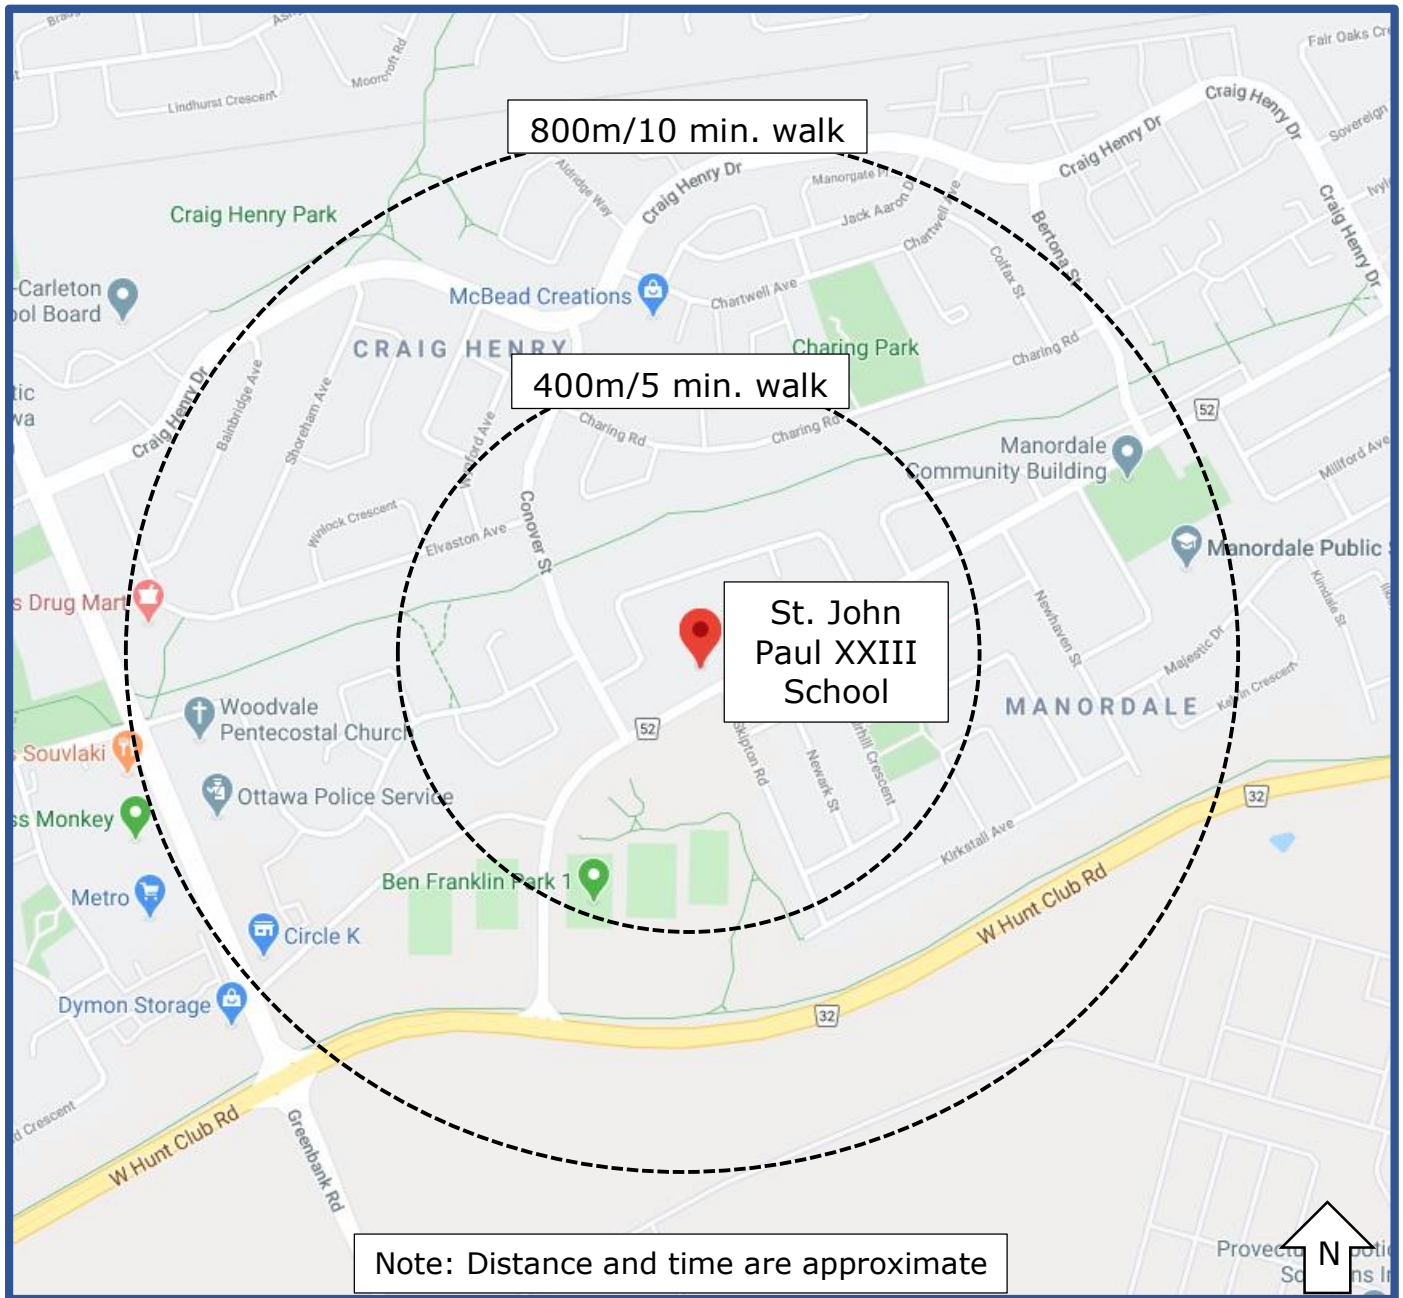

OSTA
Ottawa Student
Transportation
Authority

WALK-A-BLOCK MAP

St. John XXIII Catholic School

Let's make the school zone safer for all students by reducing parent/guardian traffic at the school. On days when your family really needs to drive, please park a little farther away and **Walk-A-Block**.

SAFER SCHOOL ZONES START WITH YOU.

Information sourced from Google Maps