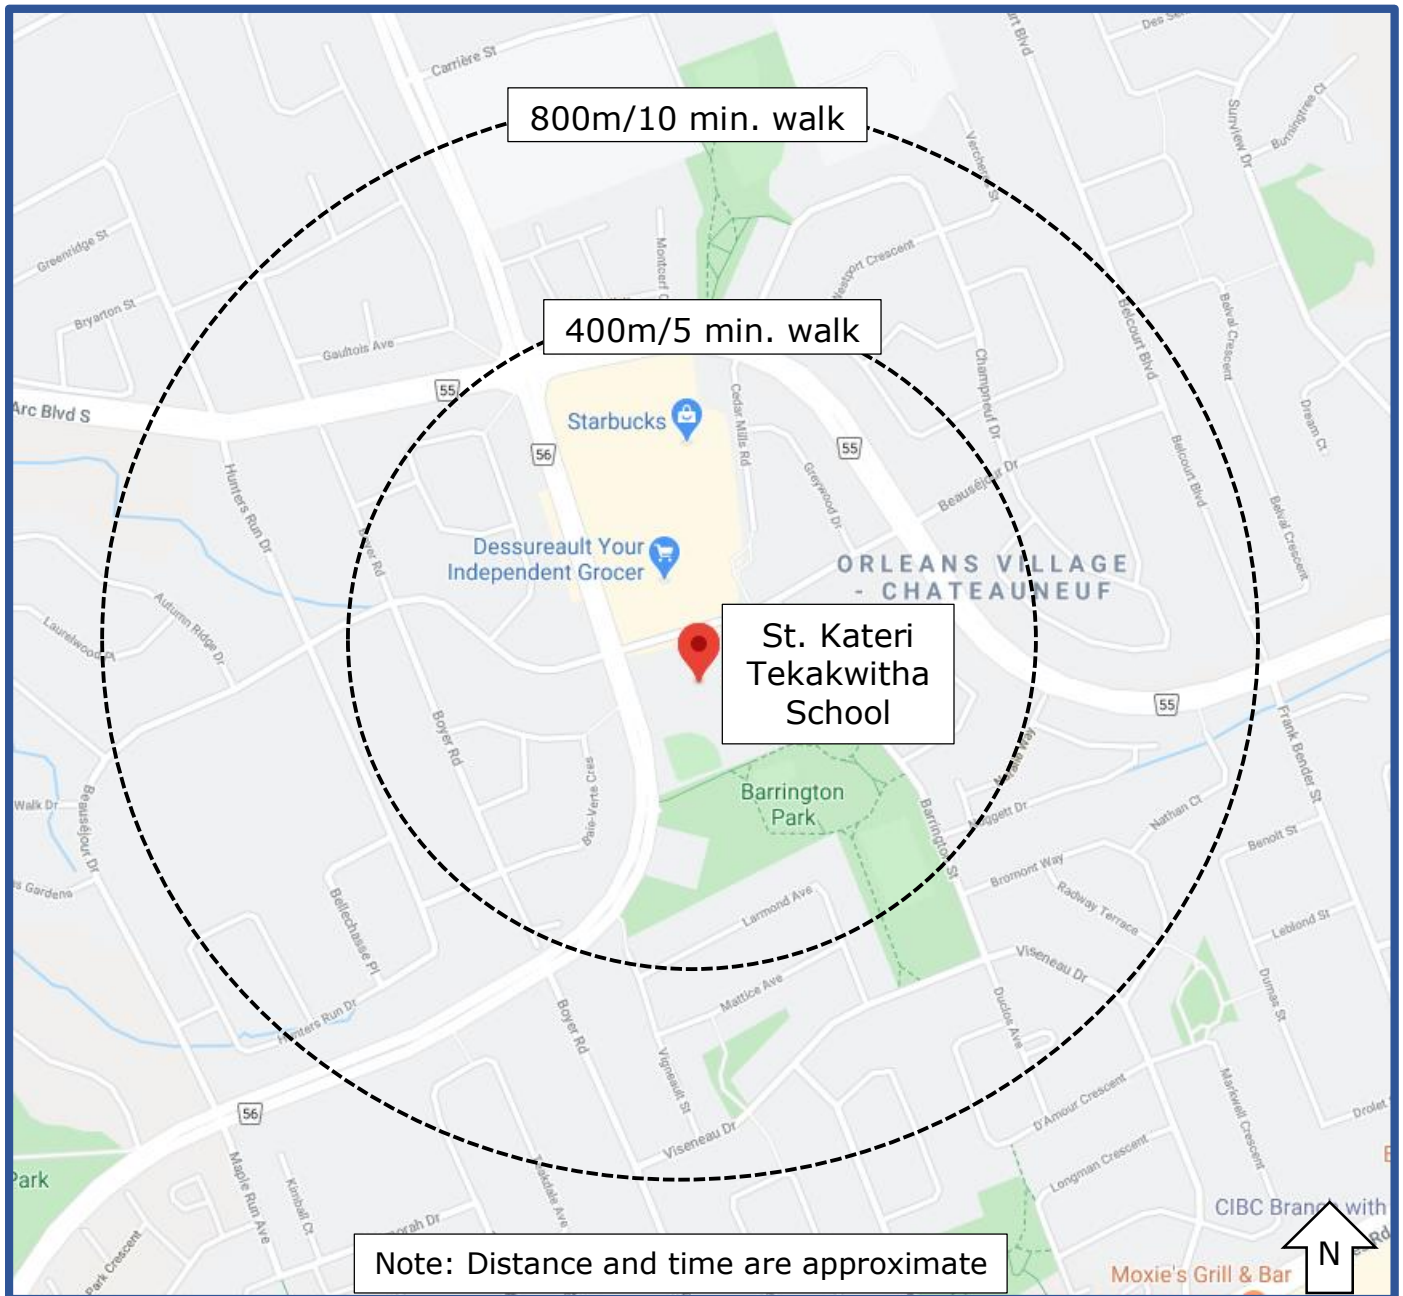

OSTA
Ottawa Student
Transportation
Authority

WALK-A-BLOCK MAP

St. Kateri Tekakwitha Catholic School

Let's make the school zone safer for all students by reducing parent/guardian traffic at the school. On days when your family really needs to drive, please park a little farther away and **Walk-A-Block**.

SAFER SCHOOL ZONES START WITH YOU.

Information sourced from Google Maps