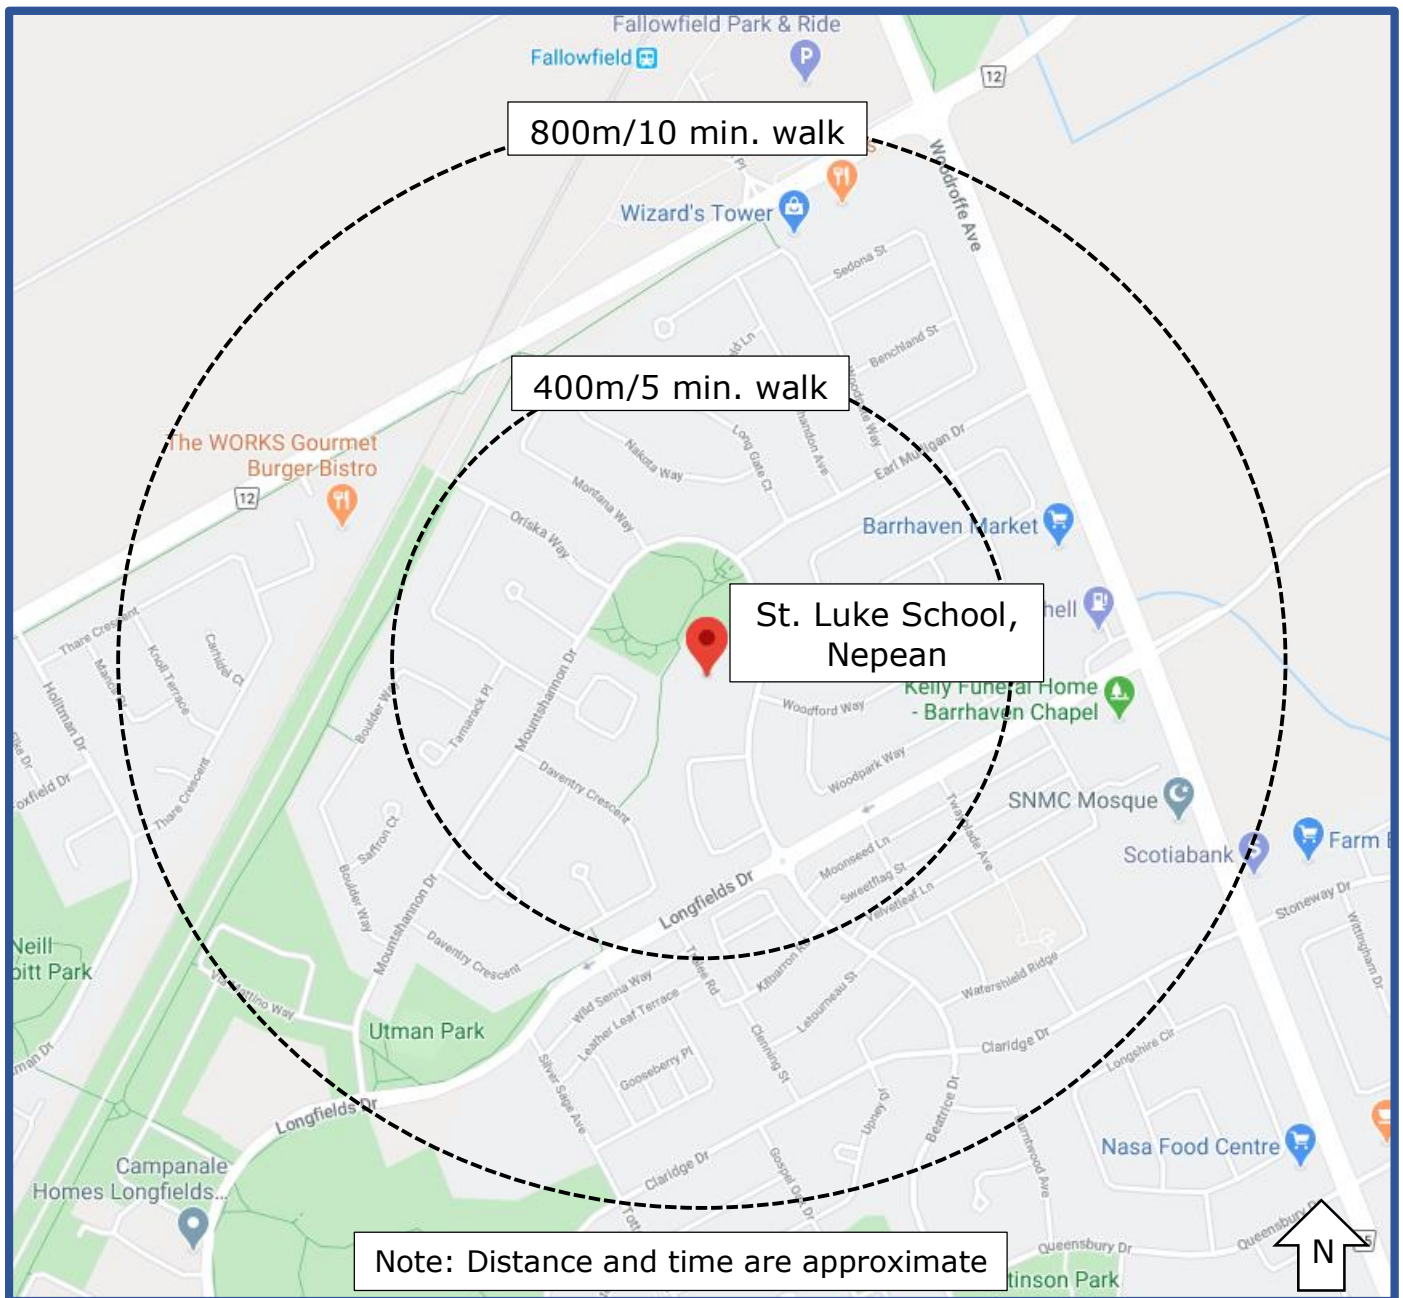

OSTA
Ottawa Student
Transportation
Authority

WALK-A-BLOCK MAP

St. Luke Catholic School, Nepean

Let's make the school zone safer for all students by reducing parent/guardian traffic at the school. On days when your family really needs to drive, please park a little farther away and **Walk-A-Block**.

SAFER SCHOOL ZONES START WITH YOU.

Information sourced from Google Maps