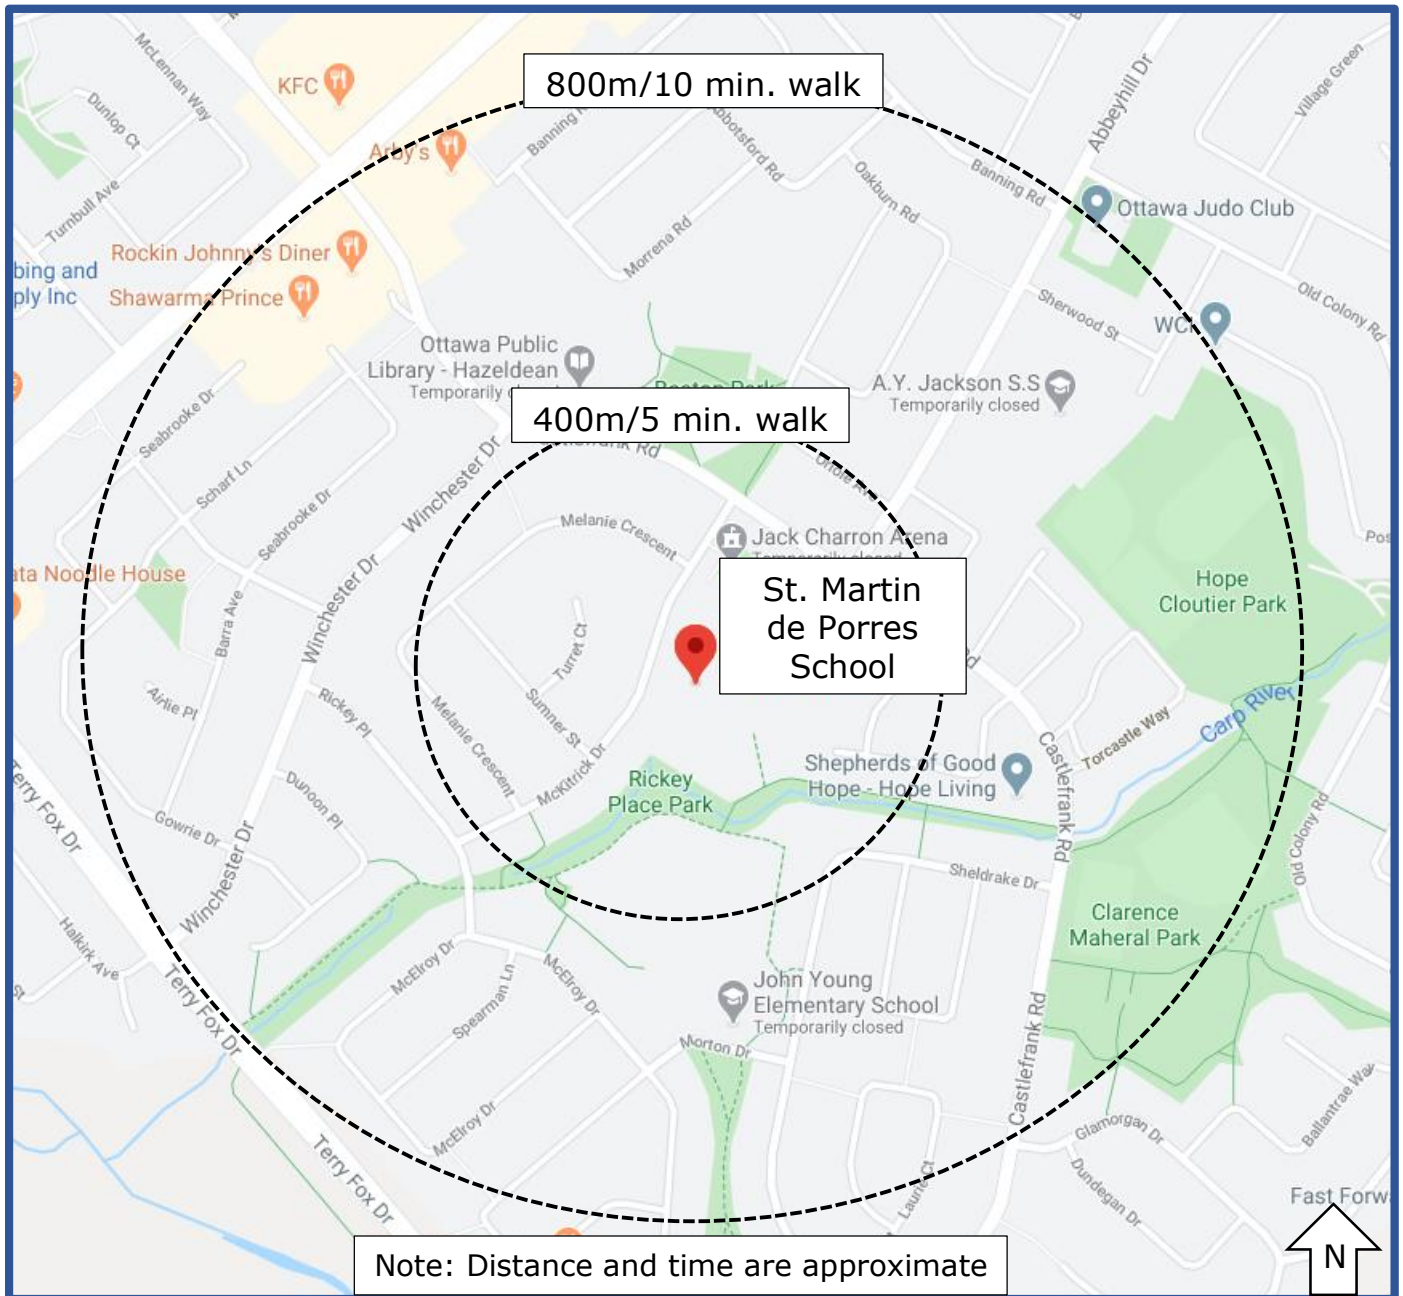

OSTA
Ottawa Student
Transportation
Authority

WALK-A-BLOCK MAP

St. Martin de Porres Catholic School

Let's make the school zone safer for all students by reducing parent/guardian traffic at the school. On days when your family really needs to drive, please park a little farther away and **Walk-A-Block**.

SAFER SCHOOL ZONES START WITH YOU.

Information sourced from Google Maps