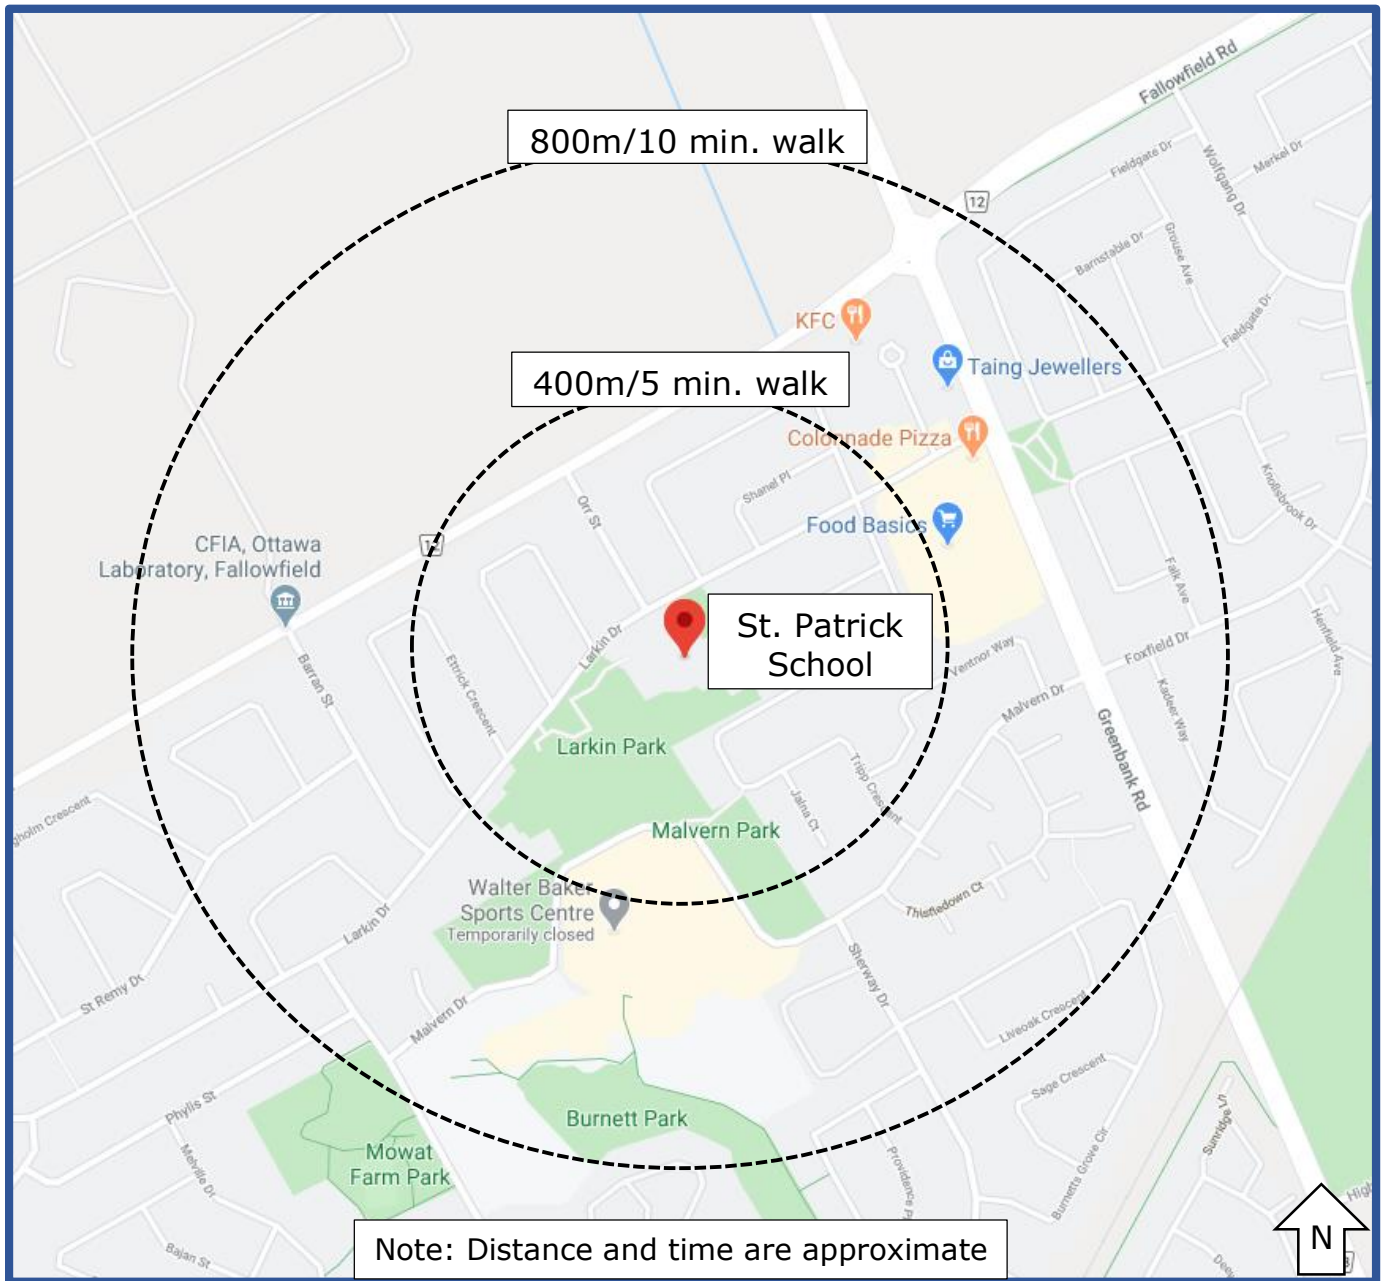

OSTA
Ottawa Student
Transportation
Authority

WALK-A-BLOCK MAP

St. Patrick Catholic School

Let's make the school zone safer for all students by reducing parent/guardian traffic at the school. On days when your family really needs to drive, please park a little farther away and **Walk-A-Block**.

SAFER SCHOOL ZONES START WITH YOU.

Information sourced from Google Maps