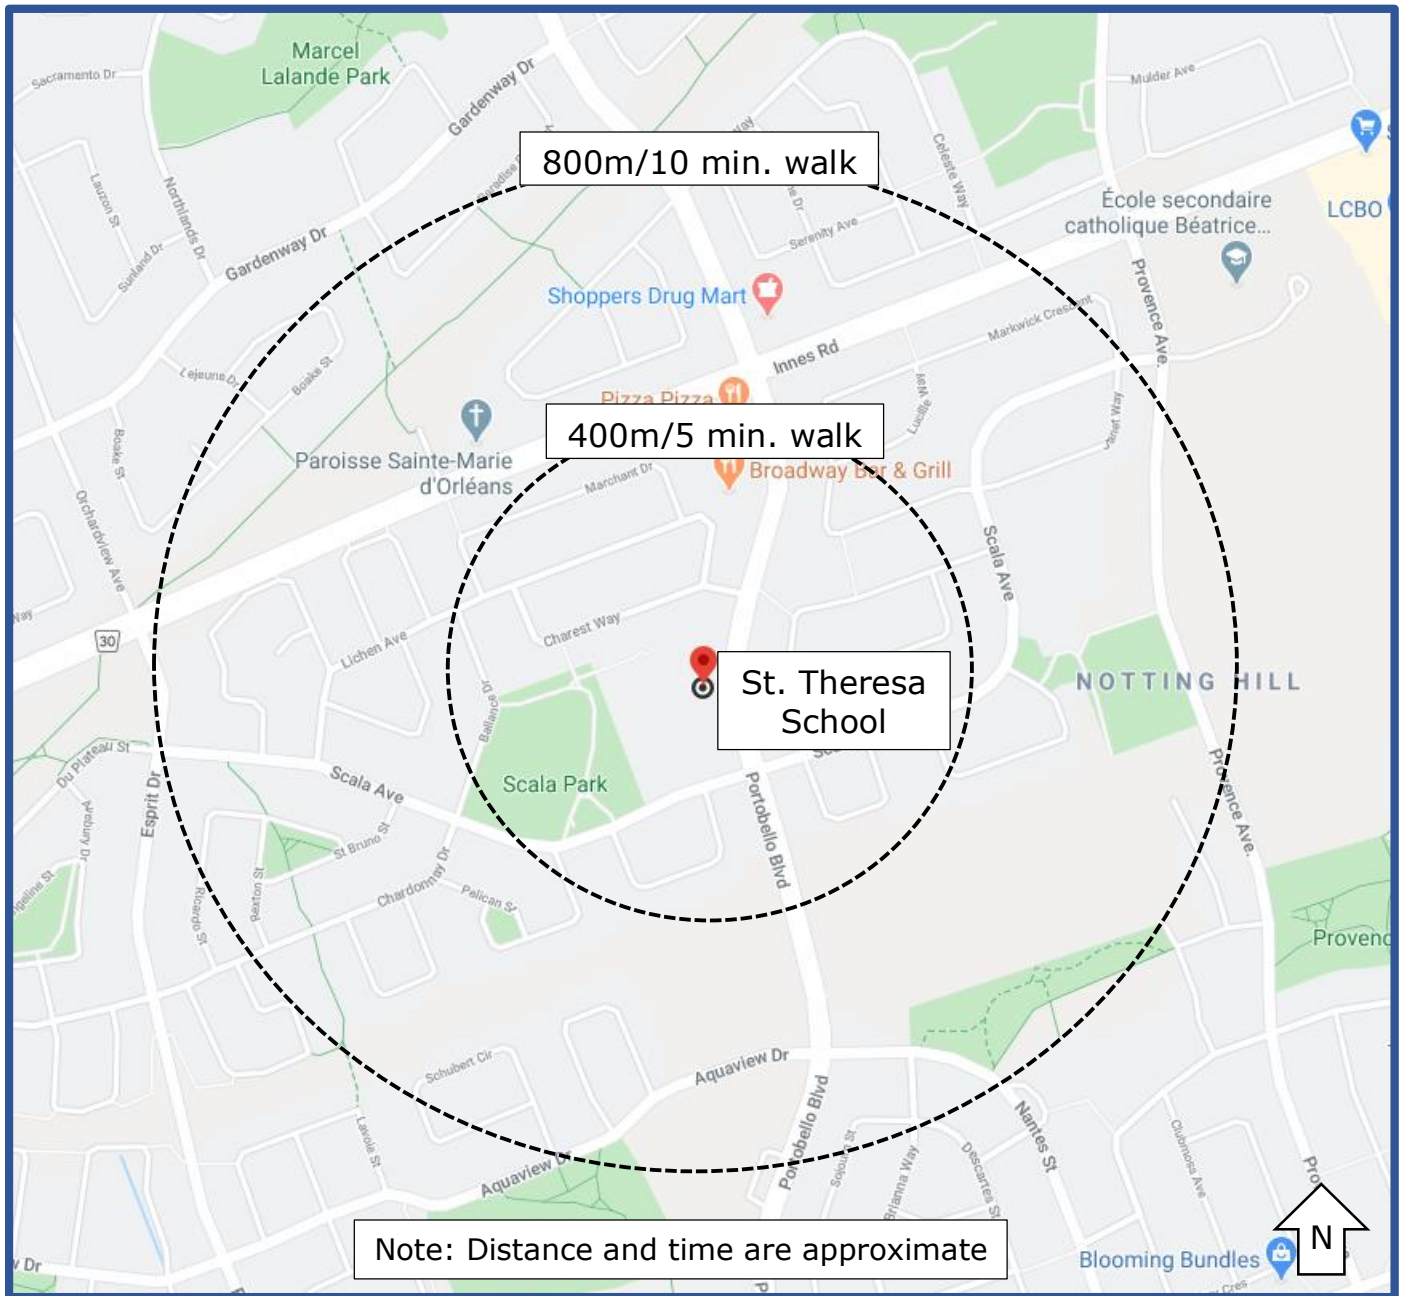

OSTA
Ottawa Student
Transportation
Authority

WALK-A-BLOCK MAP

St. Theresa Catholic School

Let's make the school zone safer for all students by reducing parent/guardian traffic at the school. On days when your family really needs to drive, please park a little farther away and **Walk-A-Block**.

SAFER SCHOOL ZONES START WITH YOU.

Information sourced from Google Maps