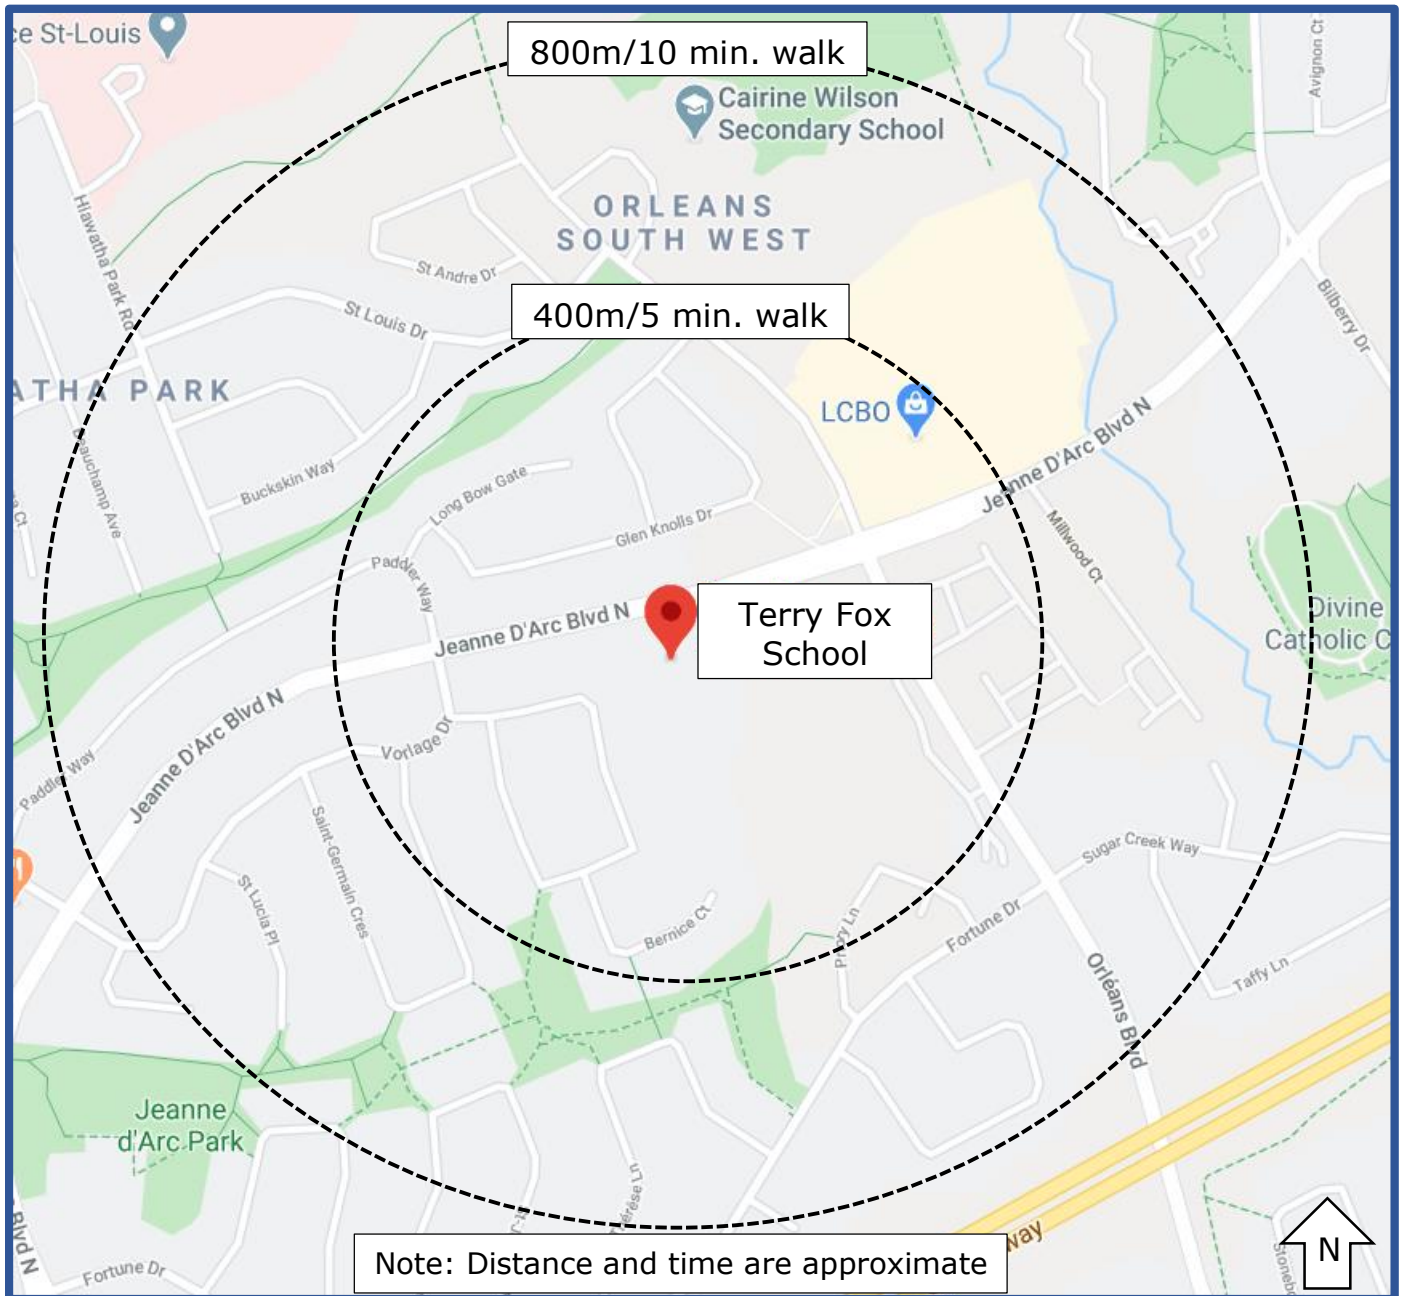

OSTA
Ottawa Student
Transportation
Authority

WALK-A-BLOCK MAP

Terry Fox Elementary School

Let's make the school zone safer for all students by reducing parent/guardian traffic at the school. On days when your family really needs to drive, please park a little farther away and **Walk-A-Block**.

SAFER SCHOOL ZONES START WITH YOU.

Information sourced from Google Maps