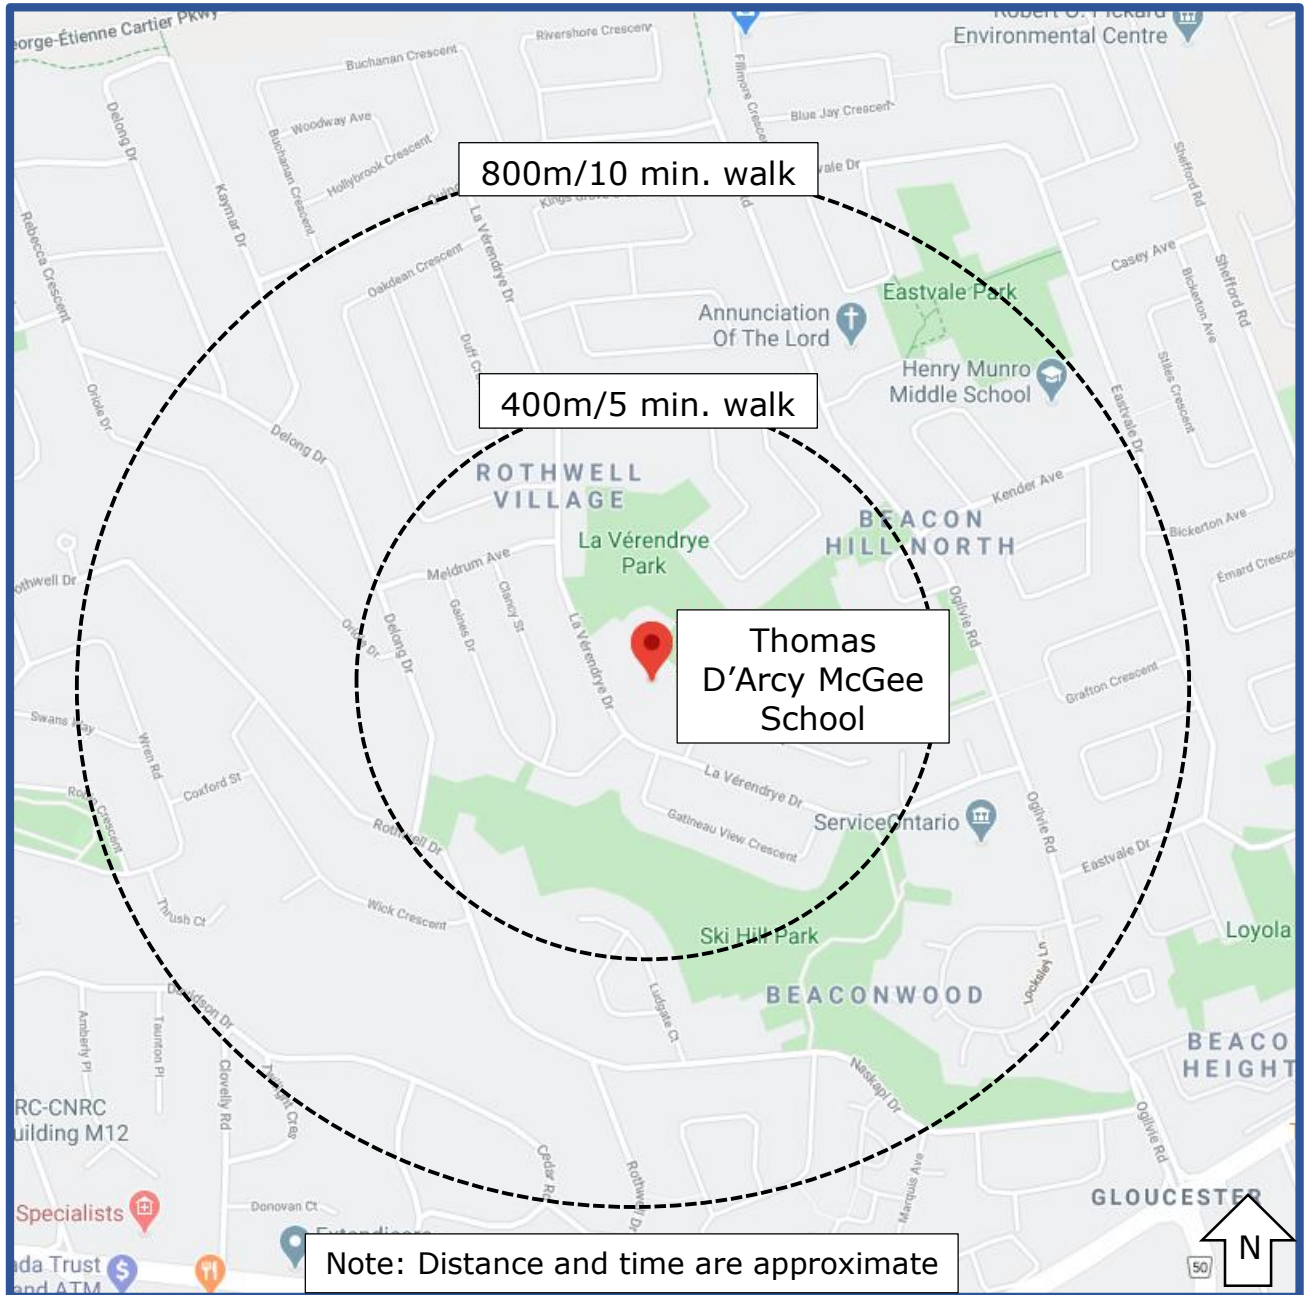

OSTA
Ottawa Student
Transportation
Authority

WALK-A-BLOCK MAP

Thomas D'Arcy McGee Catholic School

Let's make the school zone safer for all students by reducing parent/guardian traffic at the school. On days when your family really needs to drive, please park a little farther away and **Walk-A-Block**.

SAFER SCHOOL ZONES START WITH YOU.

Information sourced from Google Maps