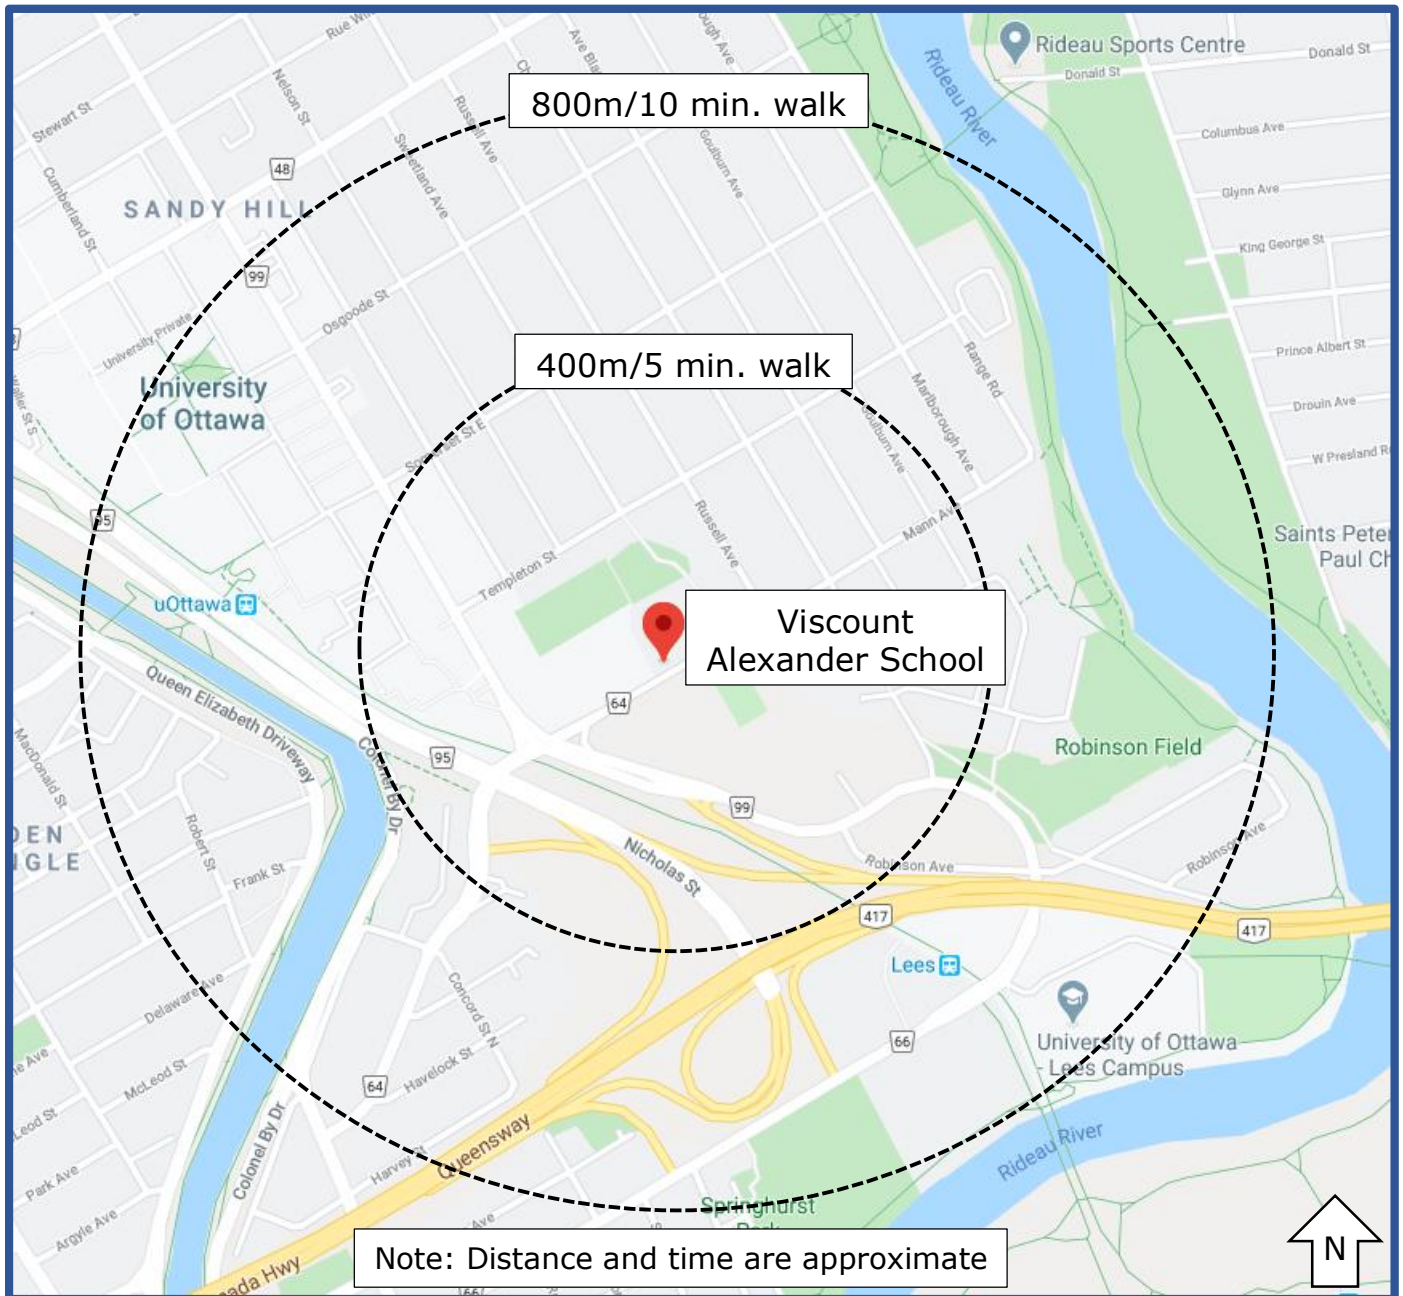

OSTA
Ottawa Student
Transportation
Authority

WALK-A-BLOCK MAP

Viscount Alexander Public School

Let's make the school zone safer for all students by reducing parent/guardian traffic at the school. On days when your family really needs to drive, please park a little farther away and **Walk-A-Block**.

SAFER SCHOOL ZONES START WITH YOU.

Information sourced from Google Maps