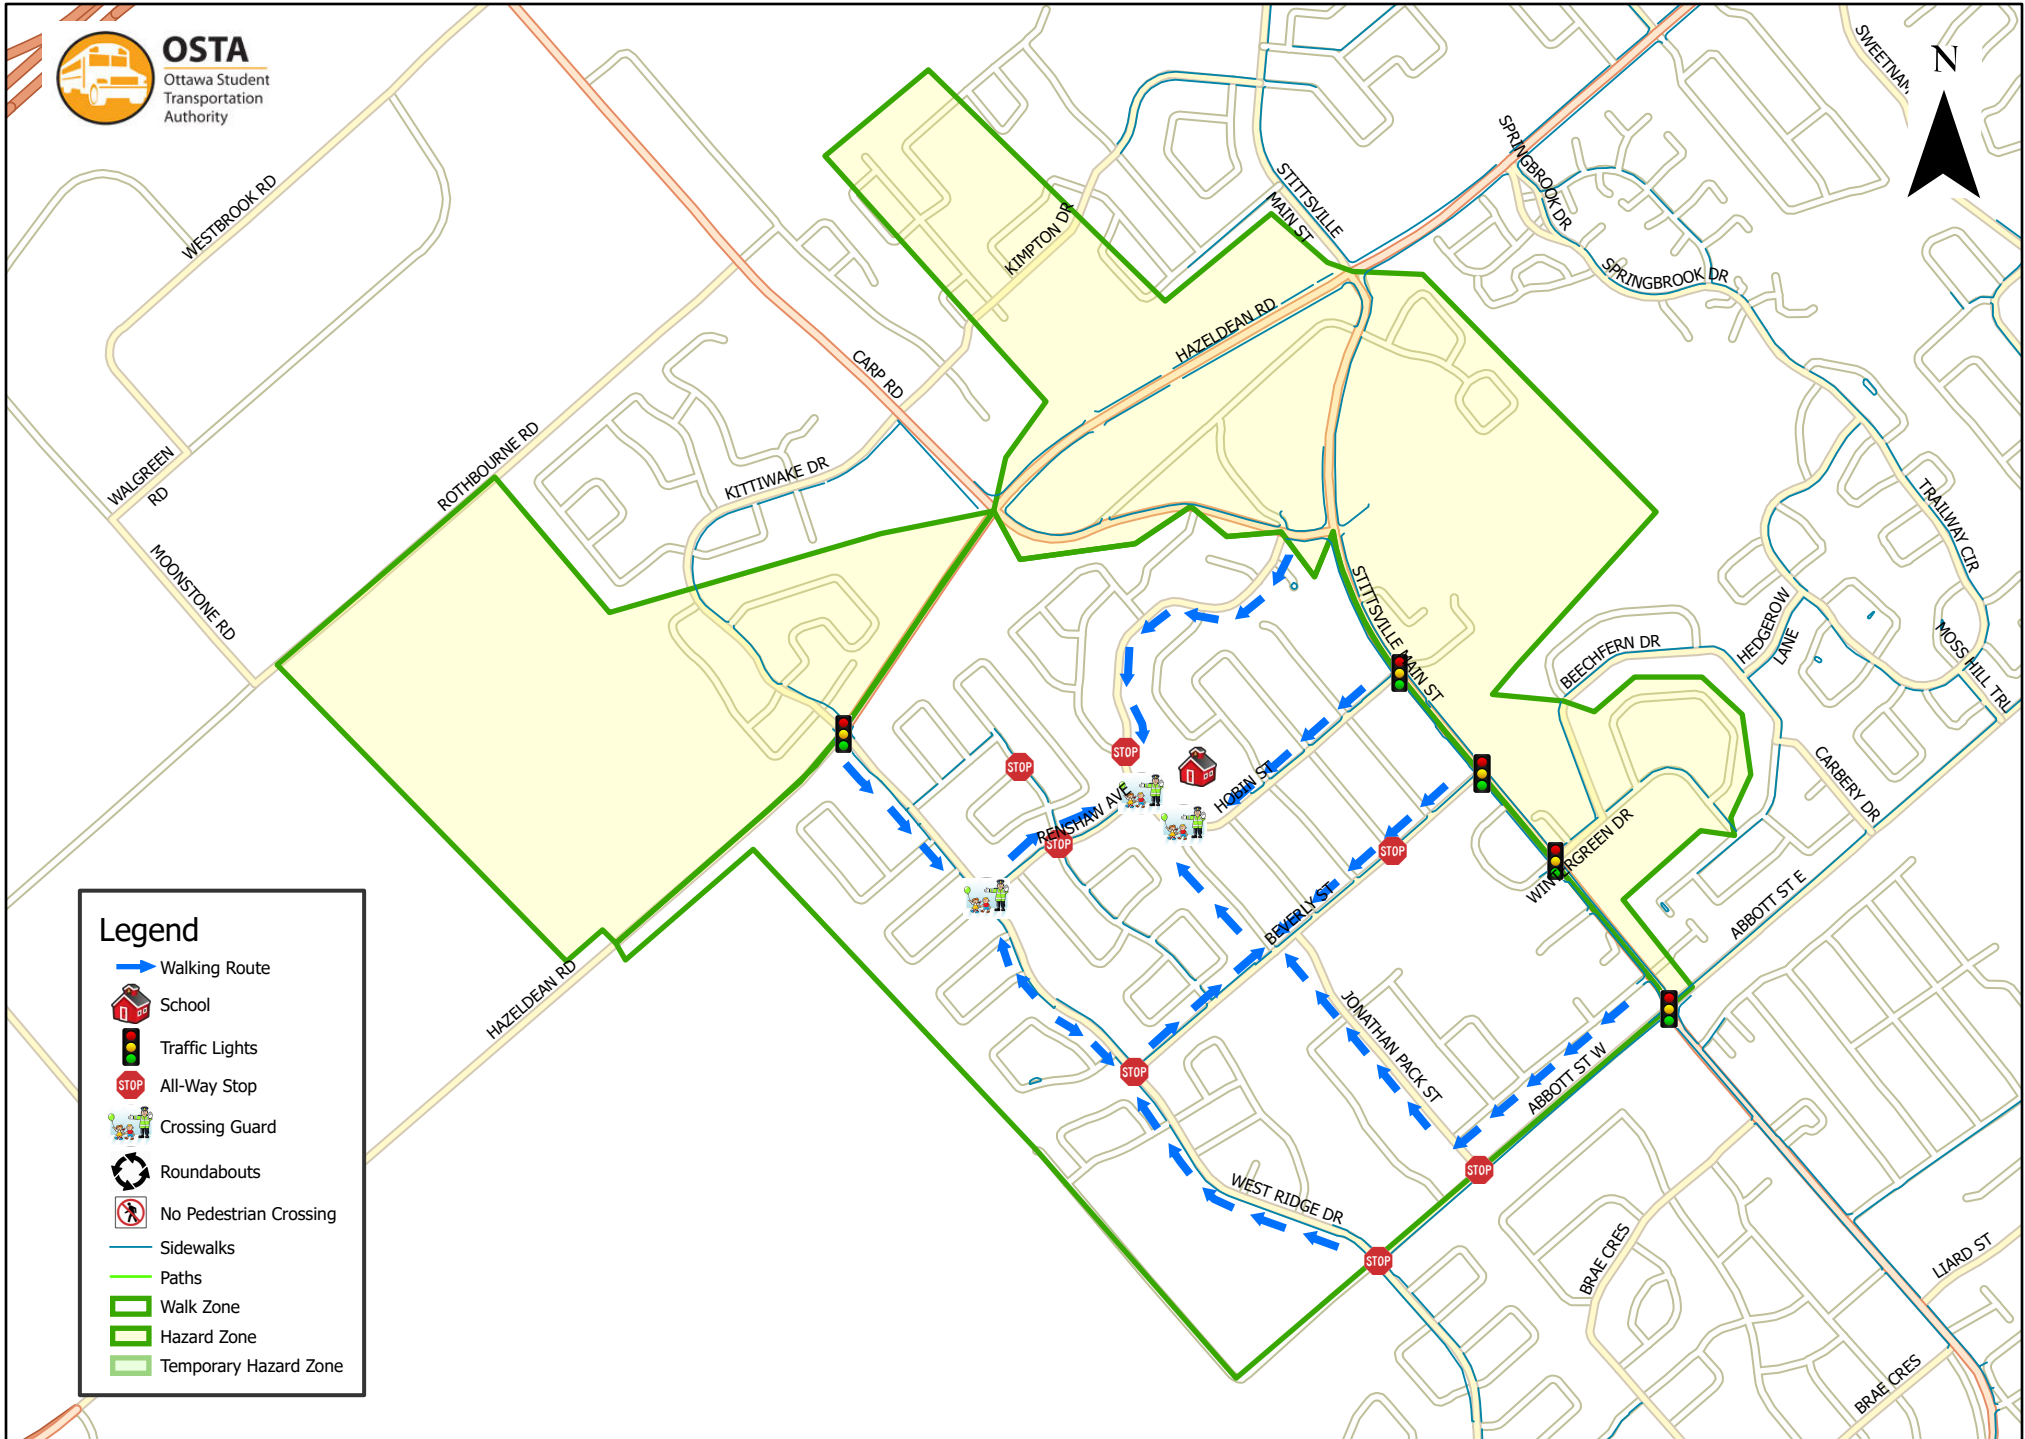

A. Lorne Cassidy Elementary School 1.6 km Walk Zone Grades 1-6

This map is intended for information purposes only. Ottawa Student Transportation Authority assumes no responsibility for people using these routes.