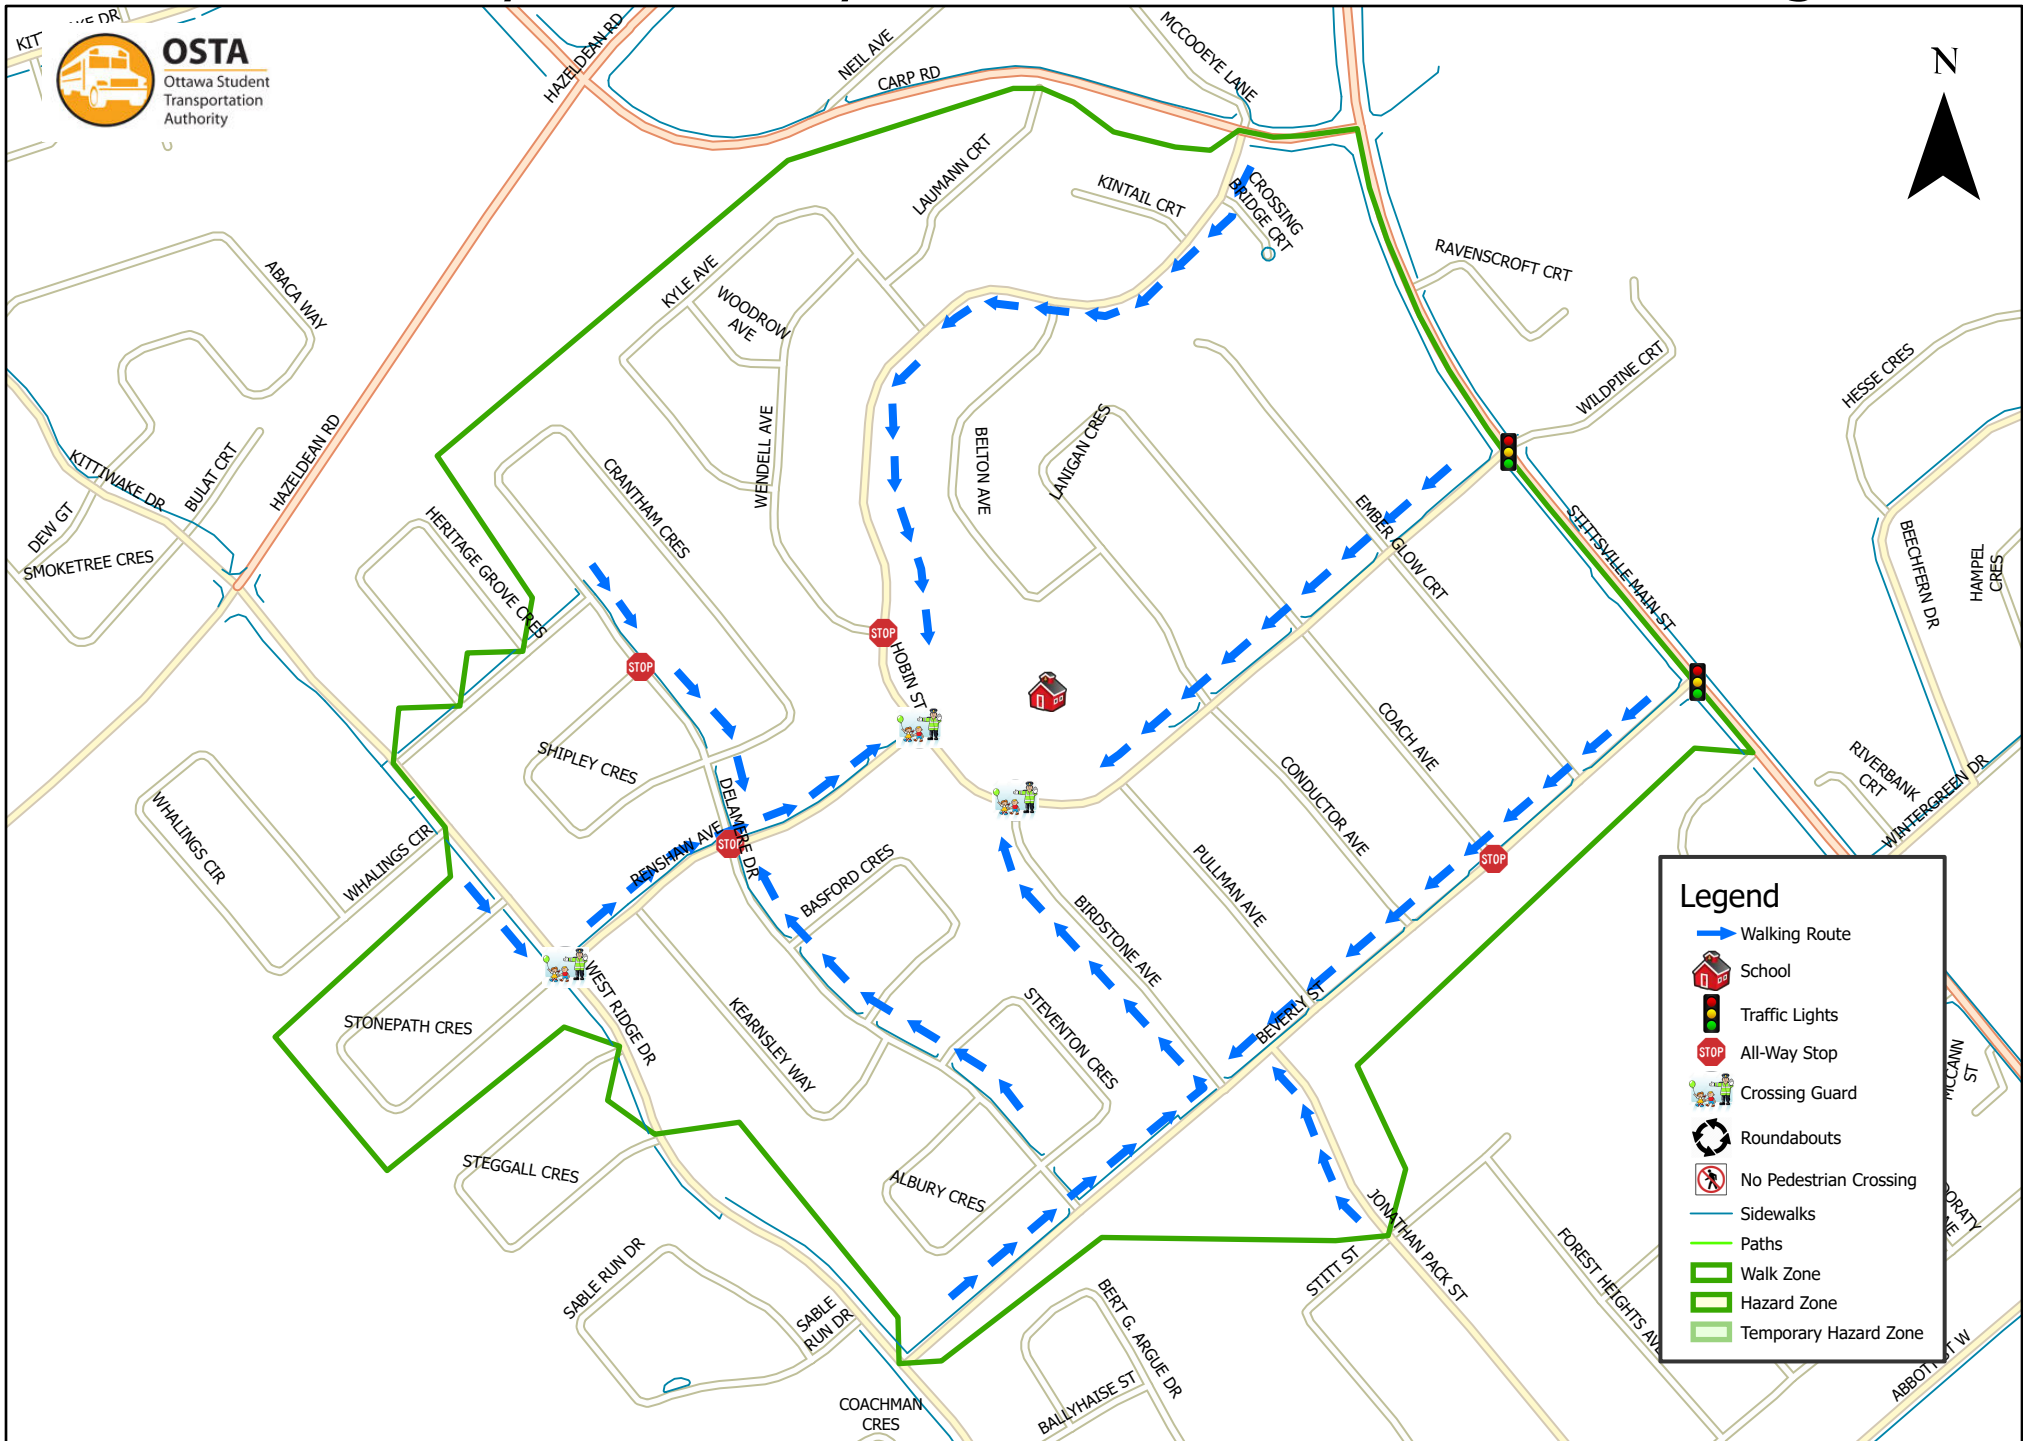

A. Lorne Cassidy Elementary School 800 m Walk Zone Kindergarten

This map is intended for information purposes only. Ottawa Student Transportation Authority assumes no responsibility for people using these routes.