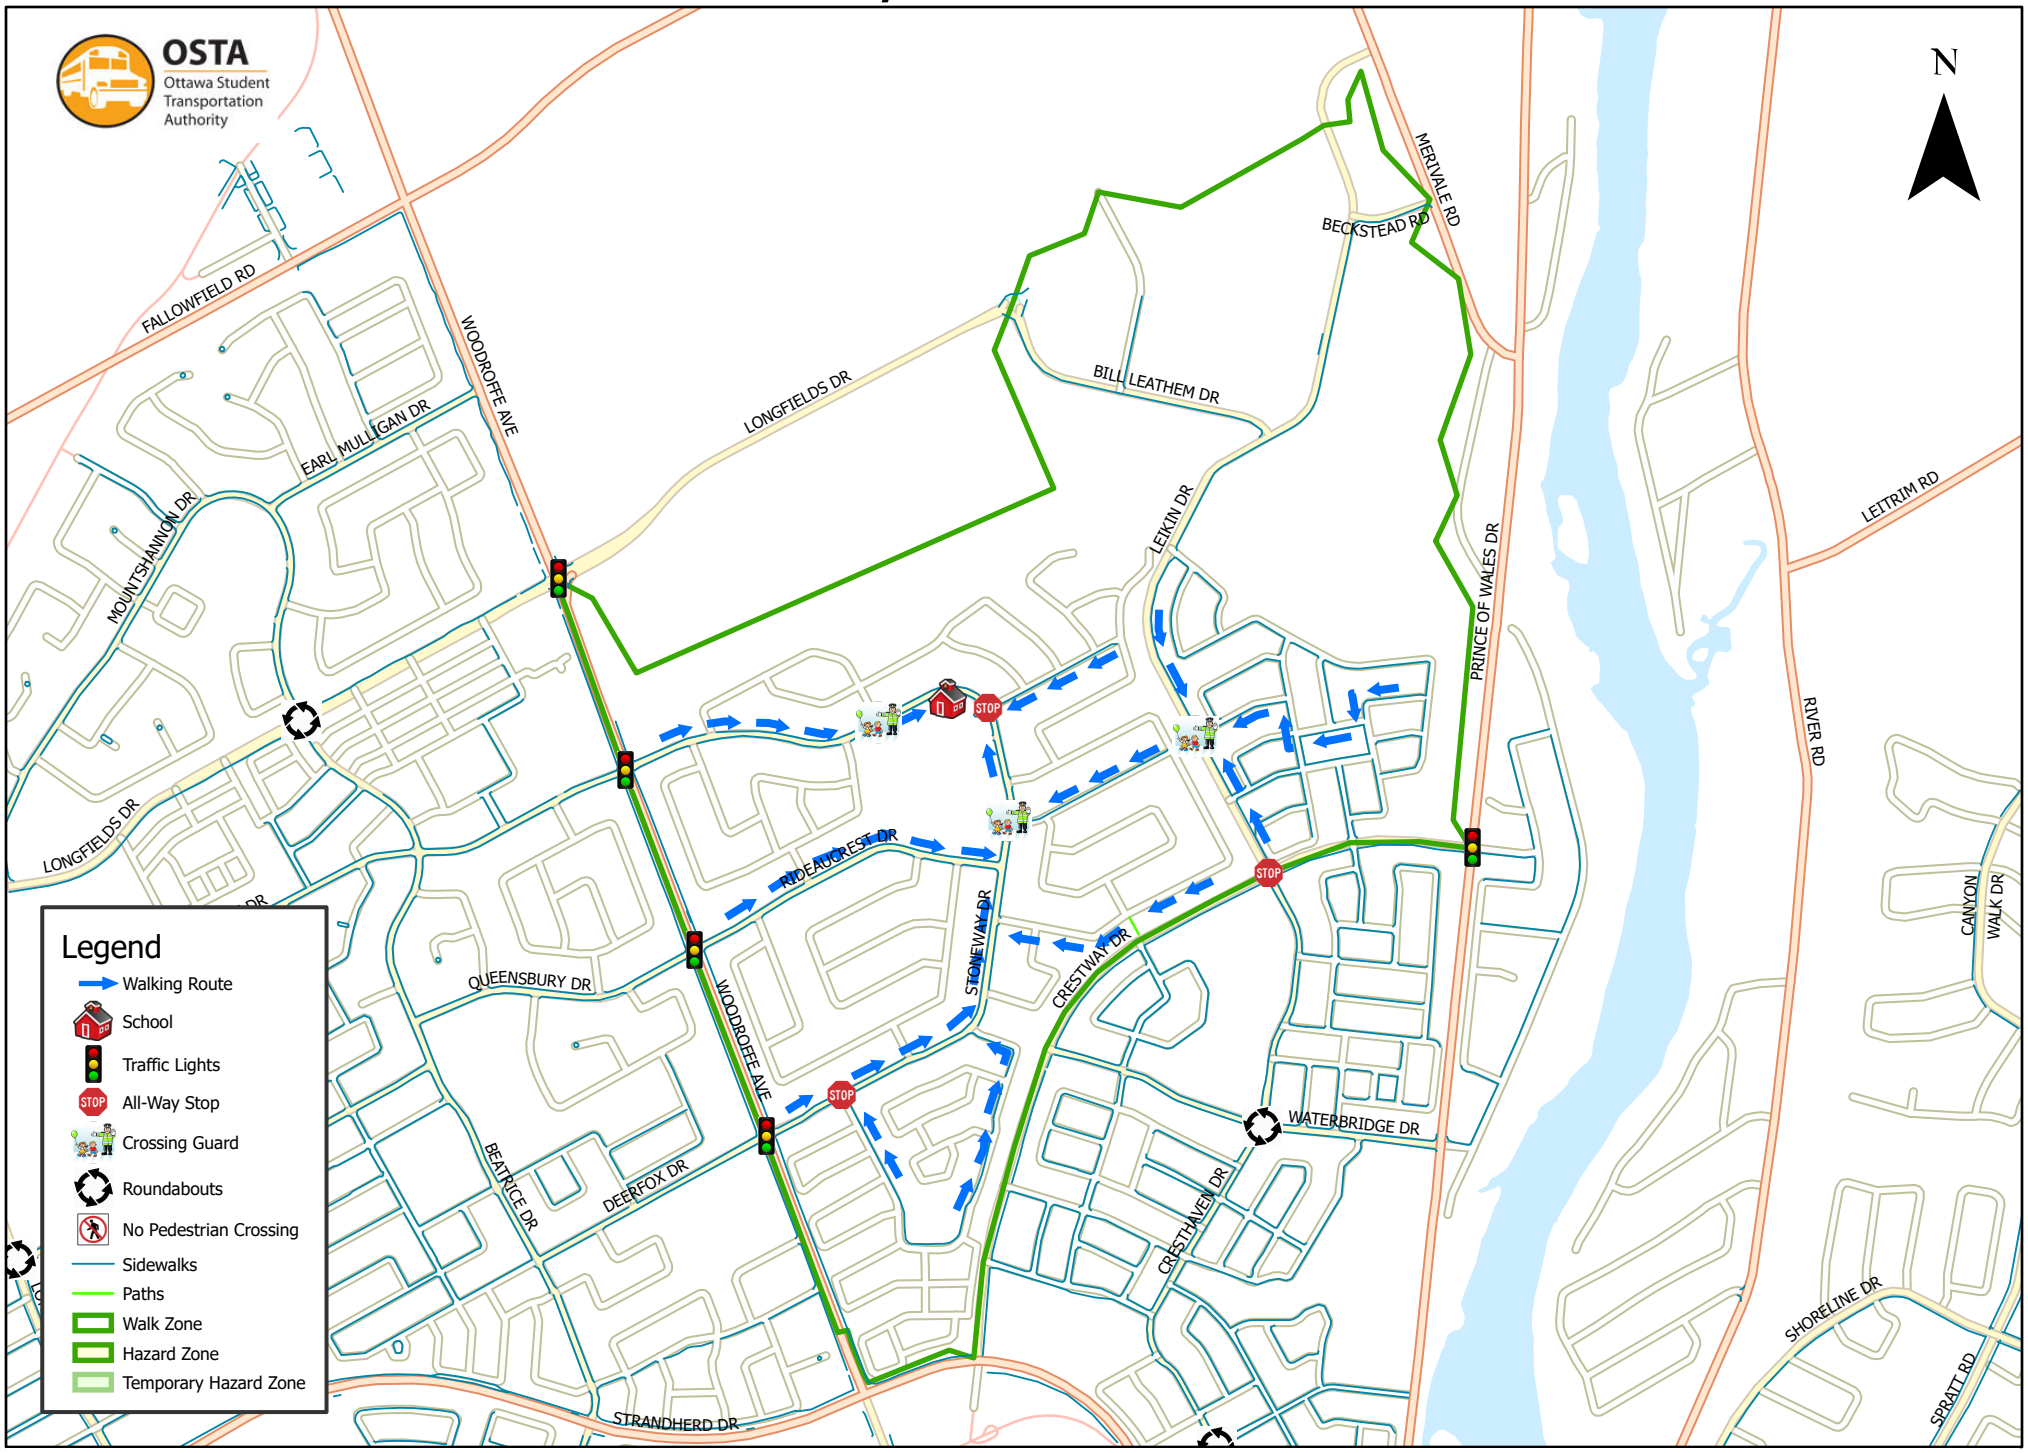

Adrienne Clarkson Elementary School 1.6 km Walk Zone Grades 1-3

Legend

- Walking Route
- School
- Traffic Lights
- All-Way Stop
- Crossing Guard
- Roundabouts
- No Pedestrian Crossing
- Sidewalks
- Paths
- Walk Zone
- Hazard Zone
- Temporary Hazard Zone

This map is intended for information purposes only. Ottawa Student Transportation Authority assumes no responsibility for people using these routes.