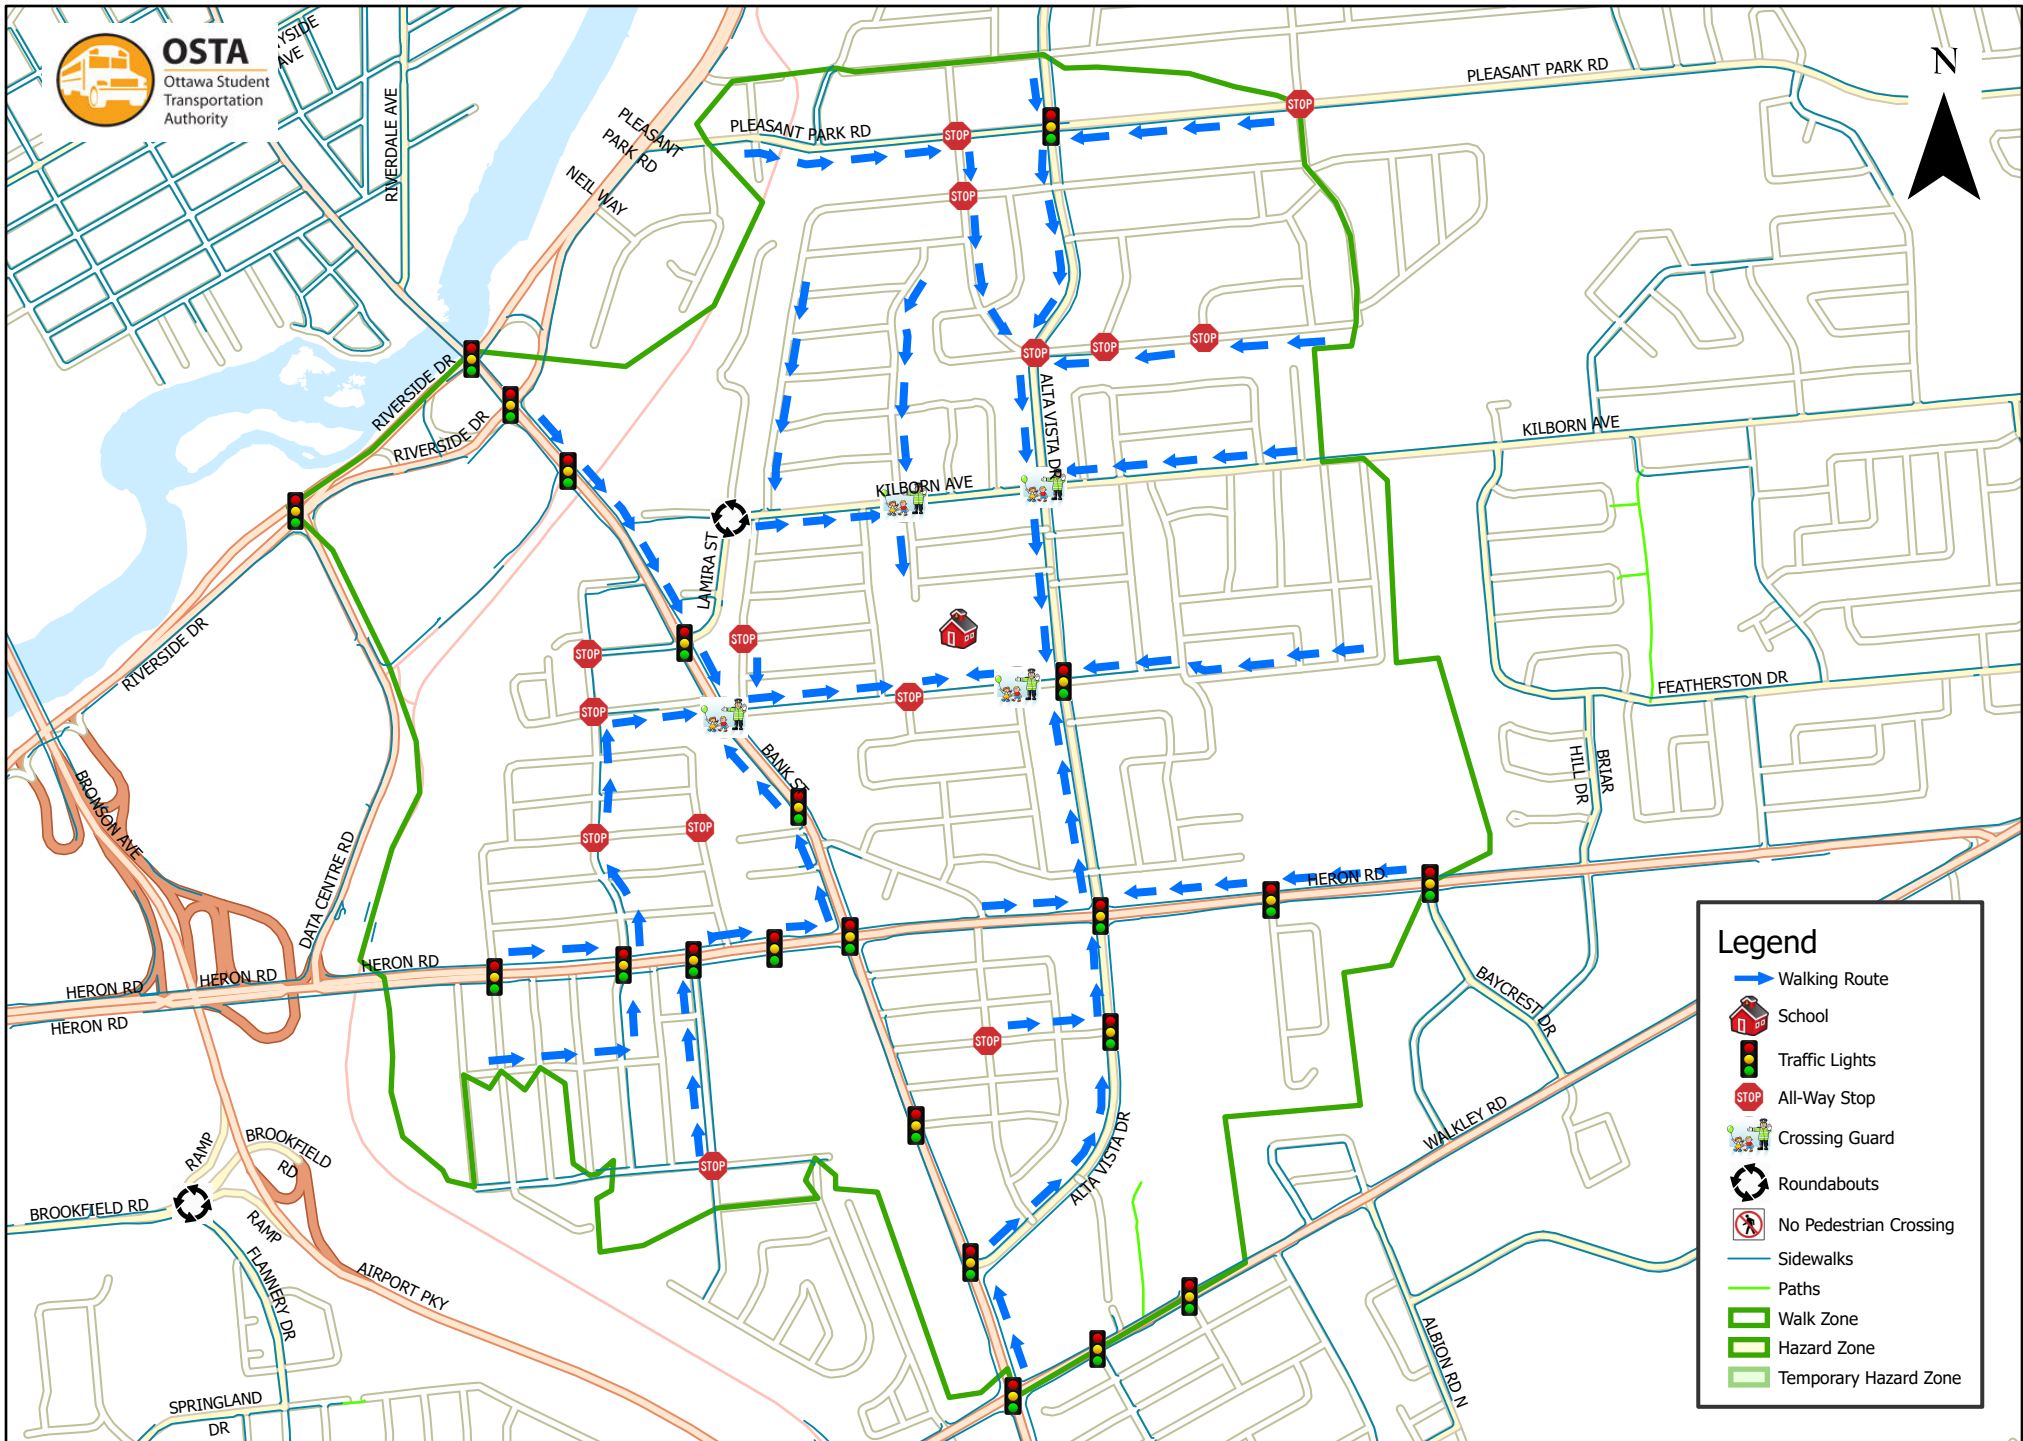

Alta Vista Public School 1.6 km Walk Zone Grades 4-8

Legend

- Walking Route
- School
- Traffic Lights
- All-Way Stop
- Crossing Guard
- Roundabouts
- No Pedestrian Crossing
- Sidewalks
- Paths
- Walk Zone
- Hazard Zone
- Temporary Hazard Zone

This map is intended for information purposes only. Ottawa Student Transportation Authority assumes no responsibility for people using these routes.