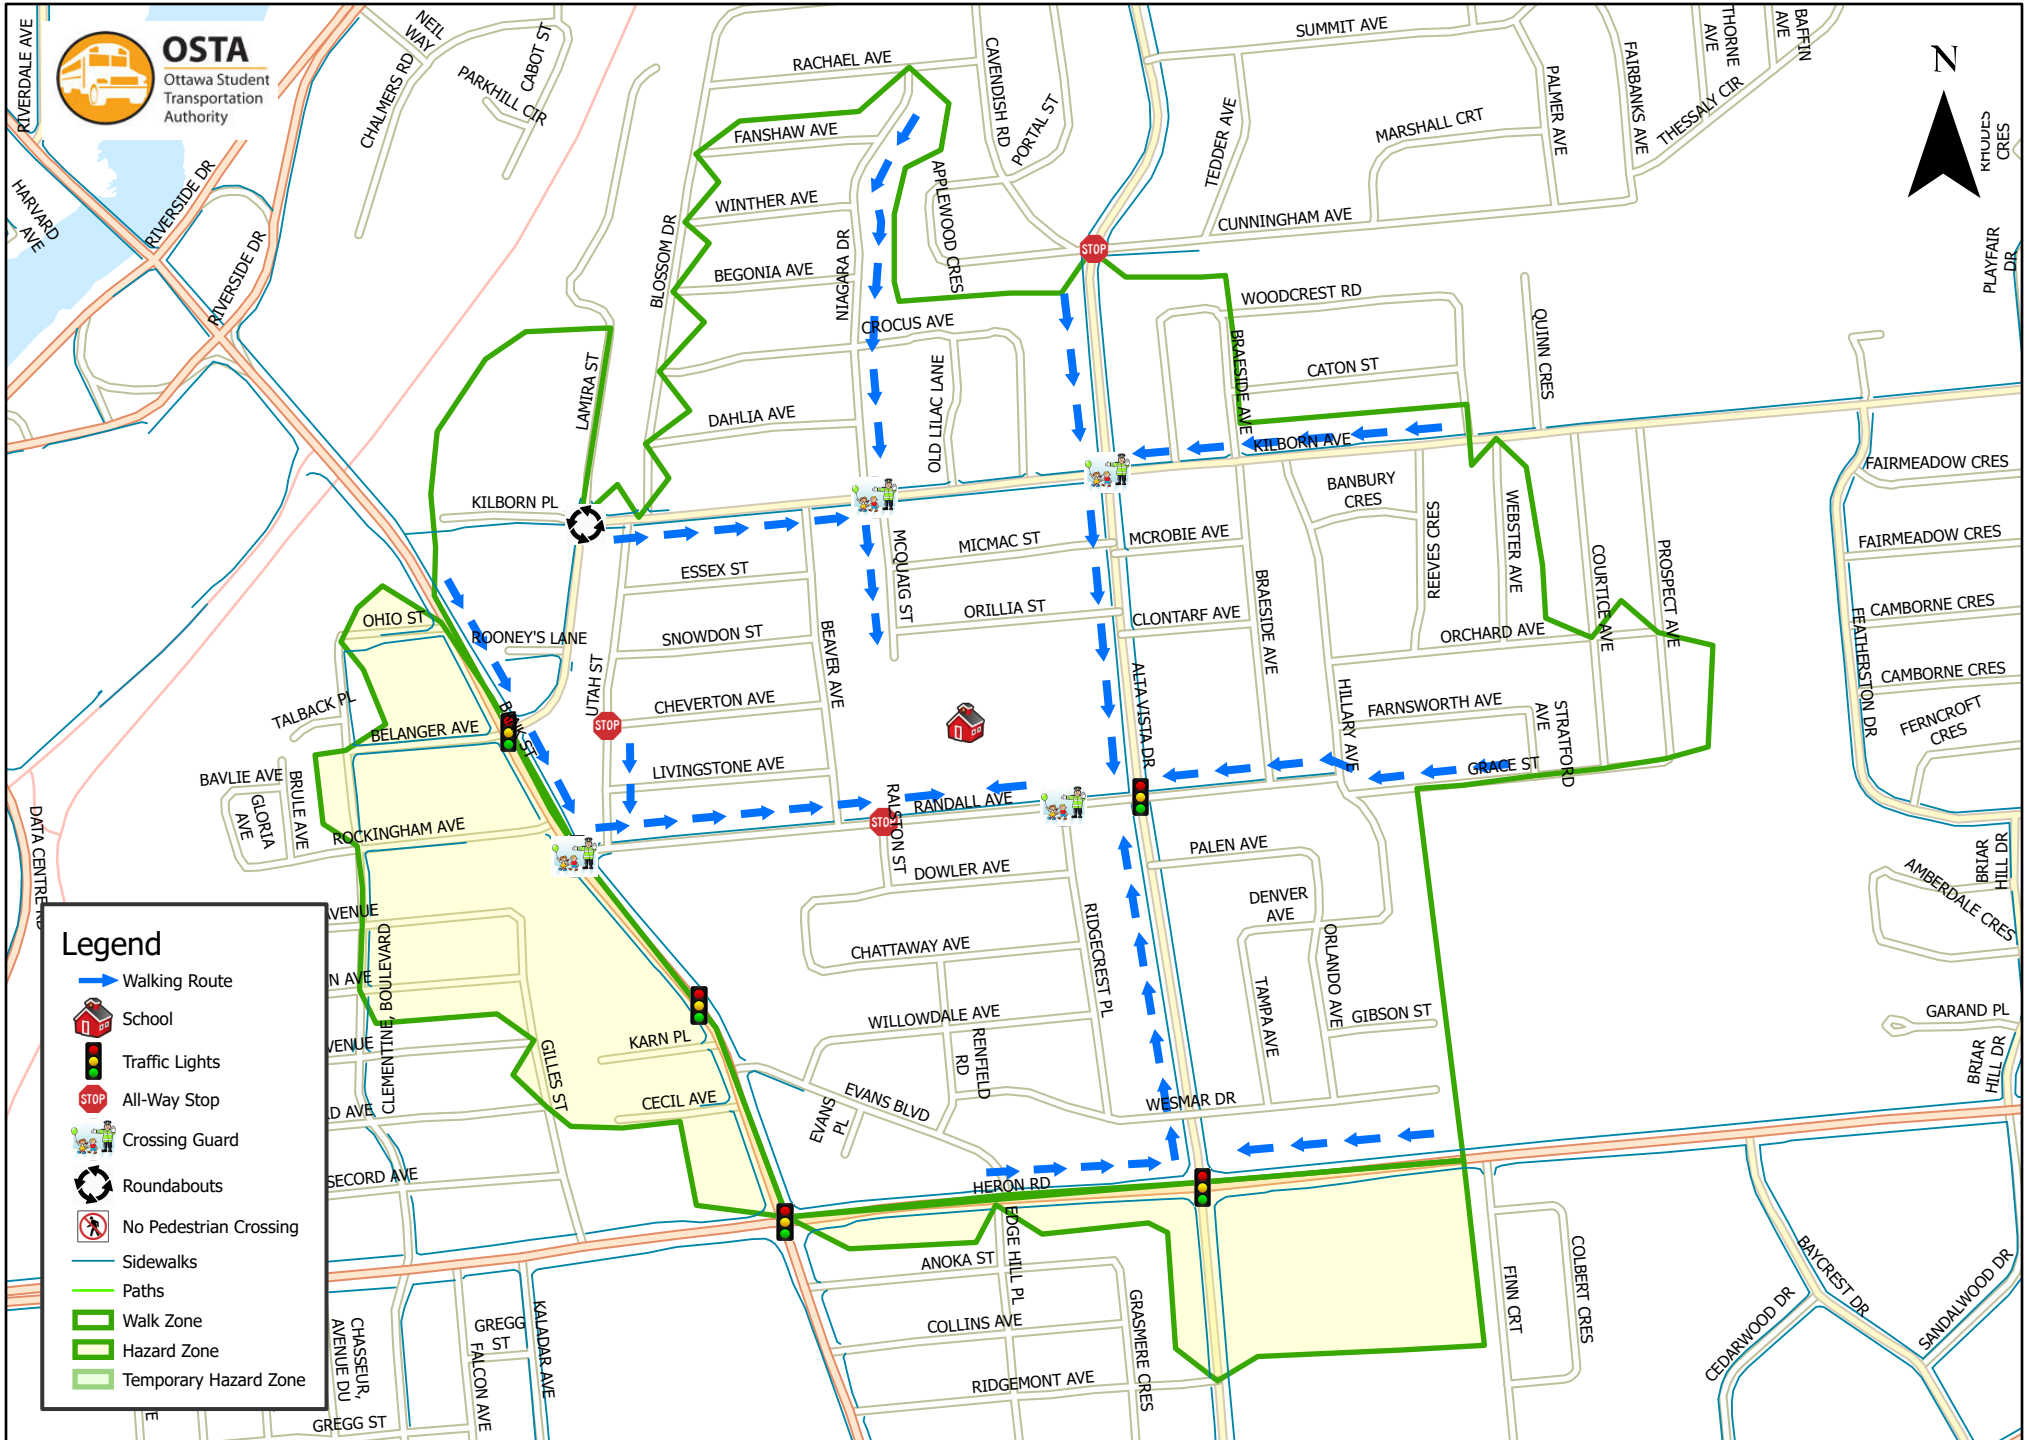

Alta Vista Public School 800 m Walk Zone Kindergarten

This map is intended for information purposes only. Ottawa Student Transportation Authority assumes no responsibility for people using these routes.