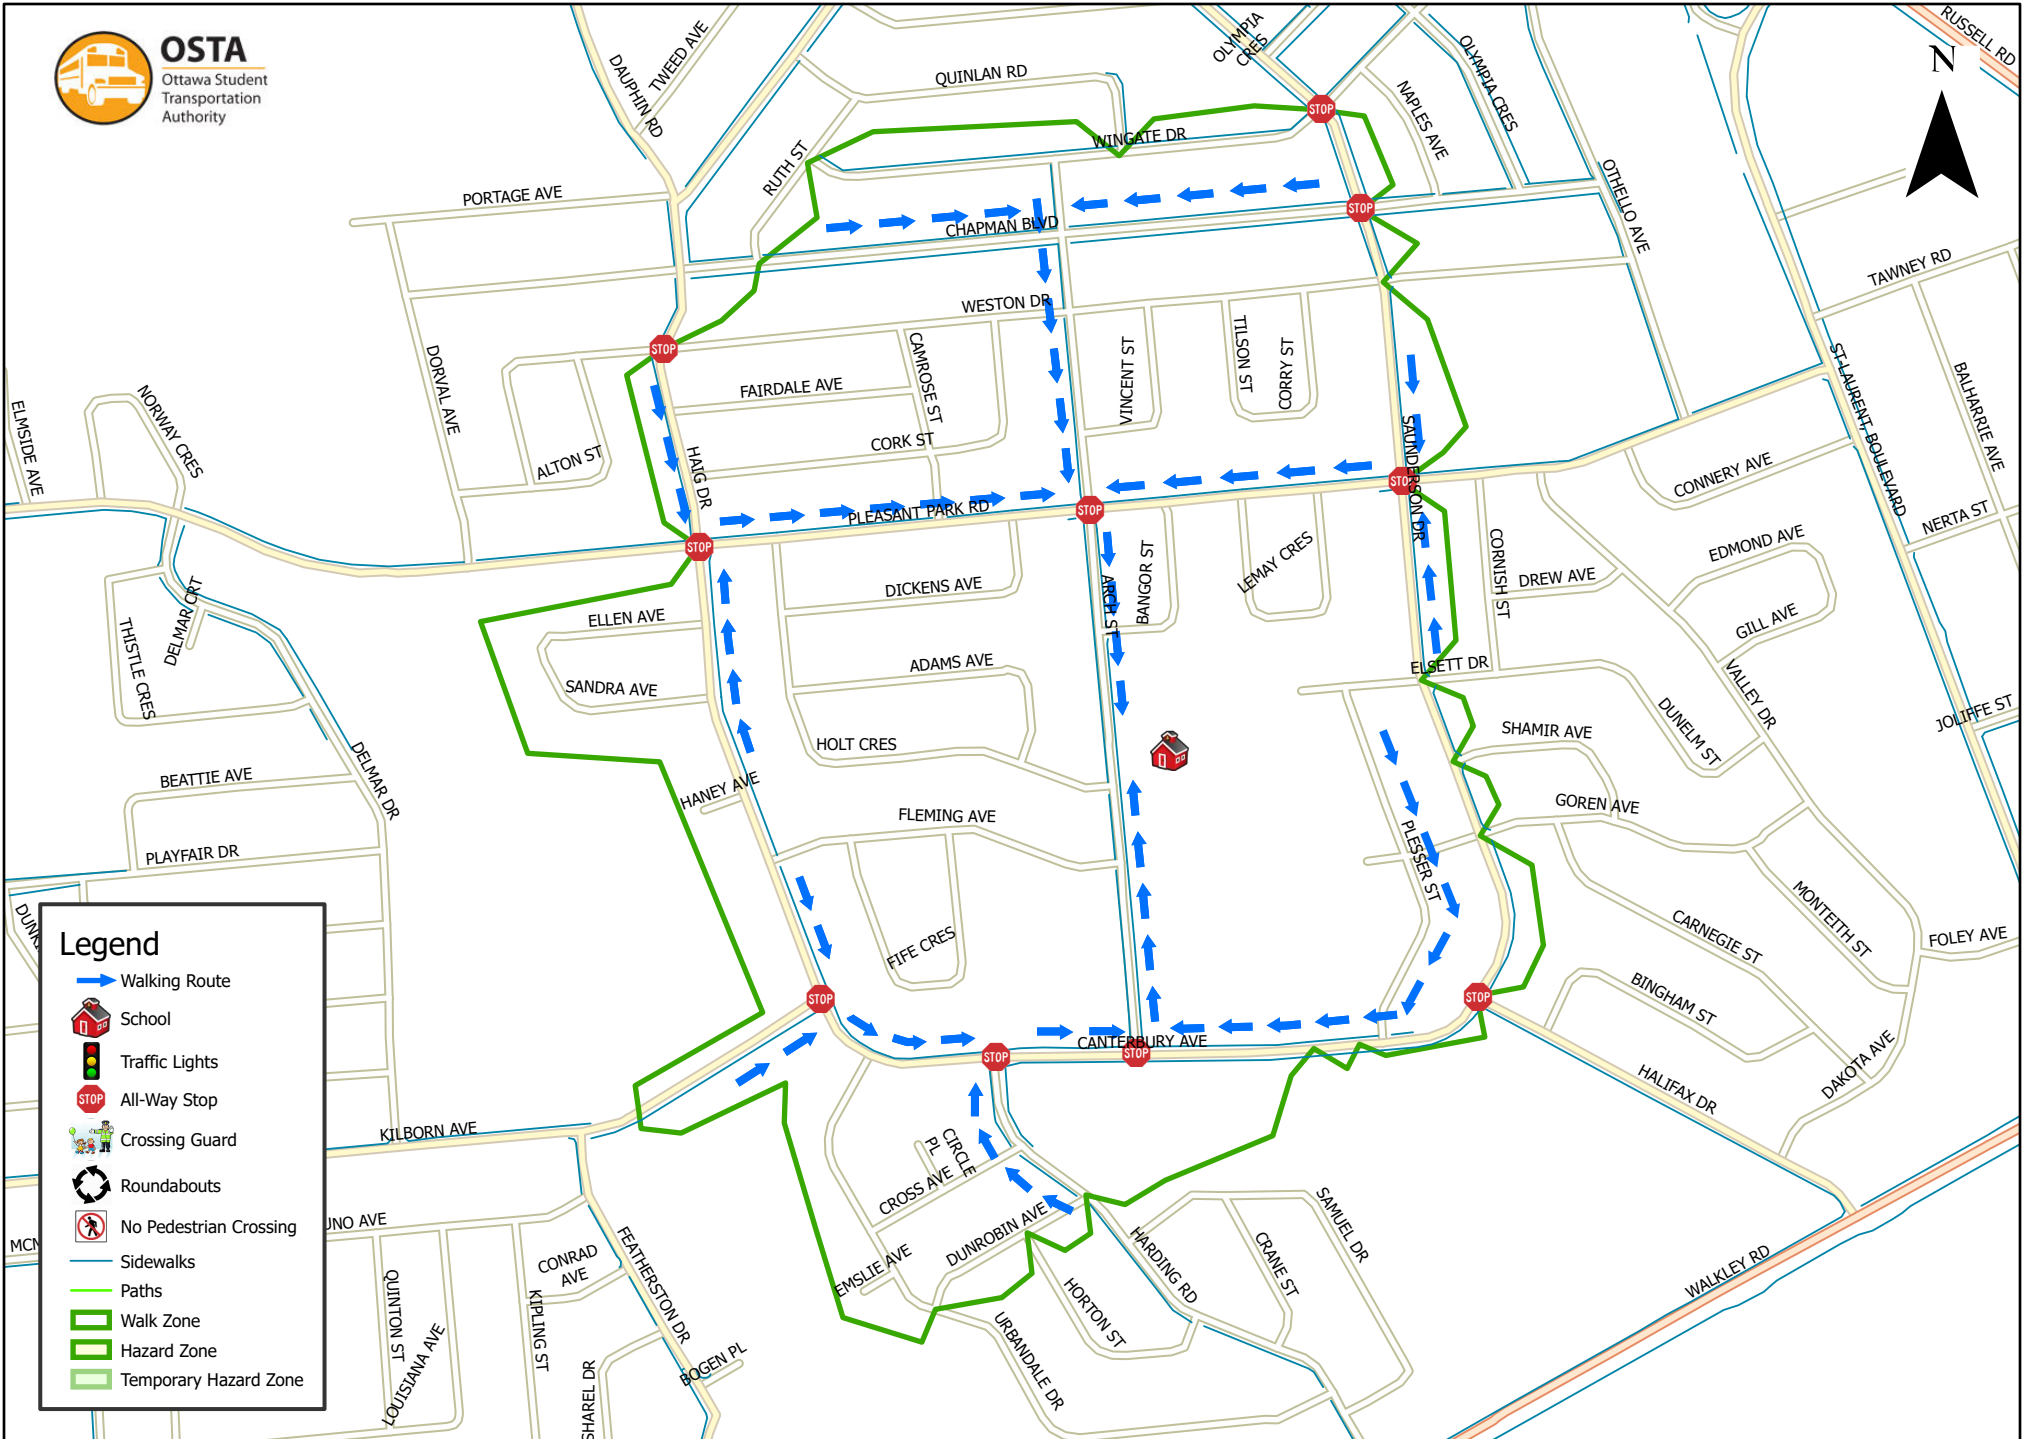

Arch Street Public School 800 m Walk Zone Kindergarten

This map is intended for information purposes only. Ottawa Student Transportation Authority assumes no responsibility for people using these routes.