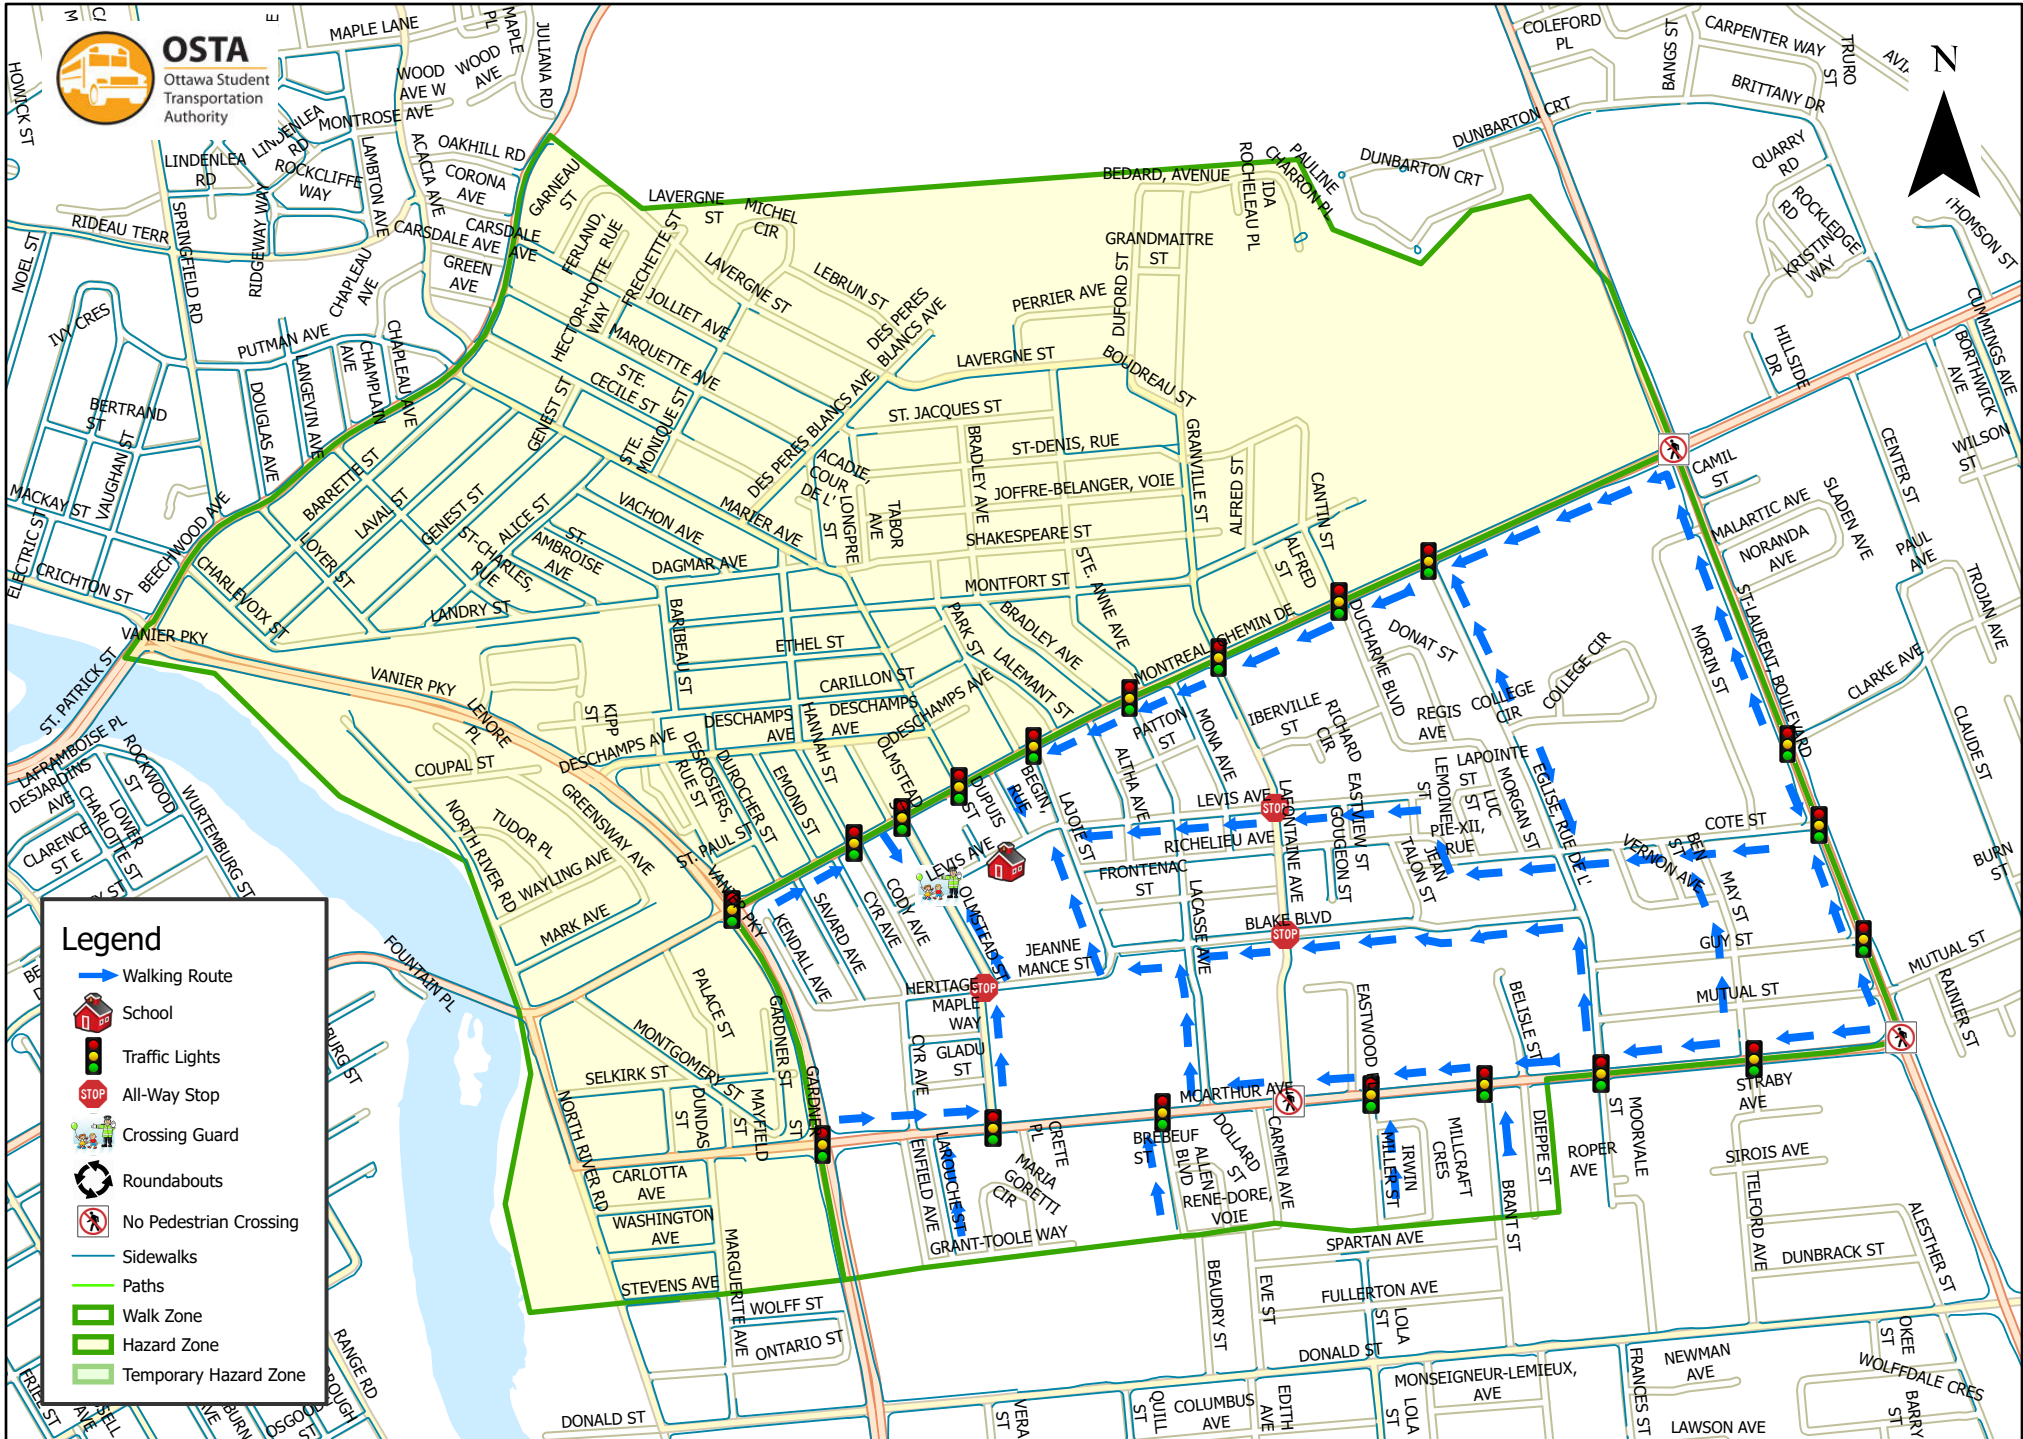

Assumption School 1.6 km Walk Zone Grades 1-3

This map is intended for information purposes only. Ottawa Student Transportation Authority assumes no responsibility for people using these routes.