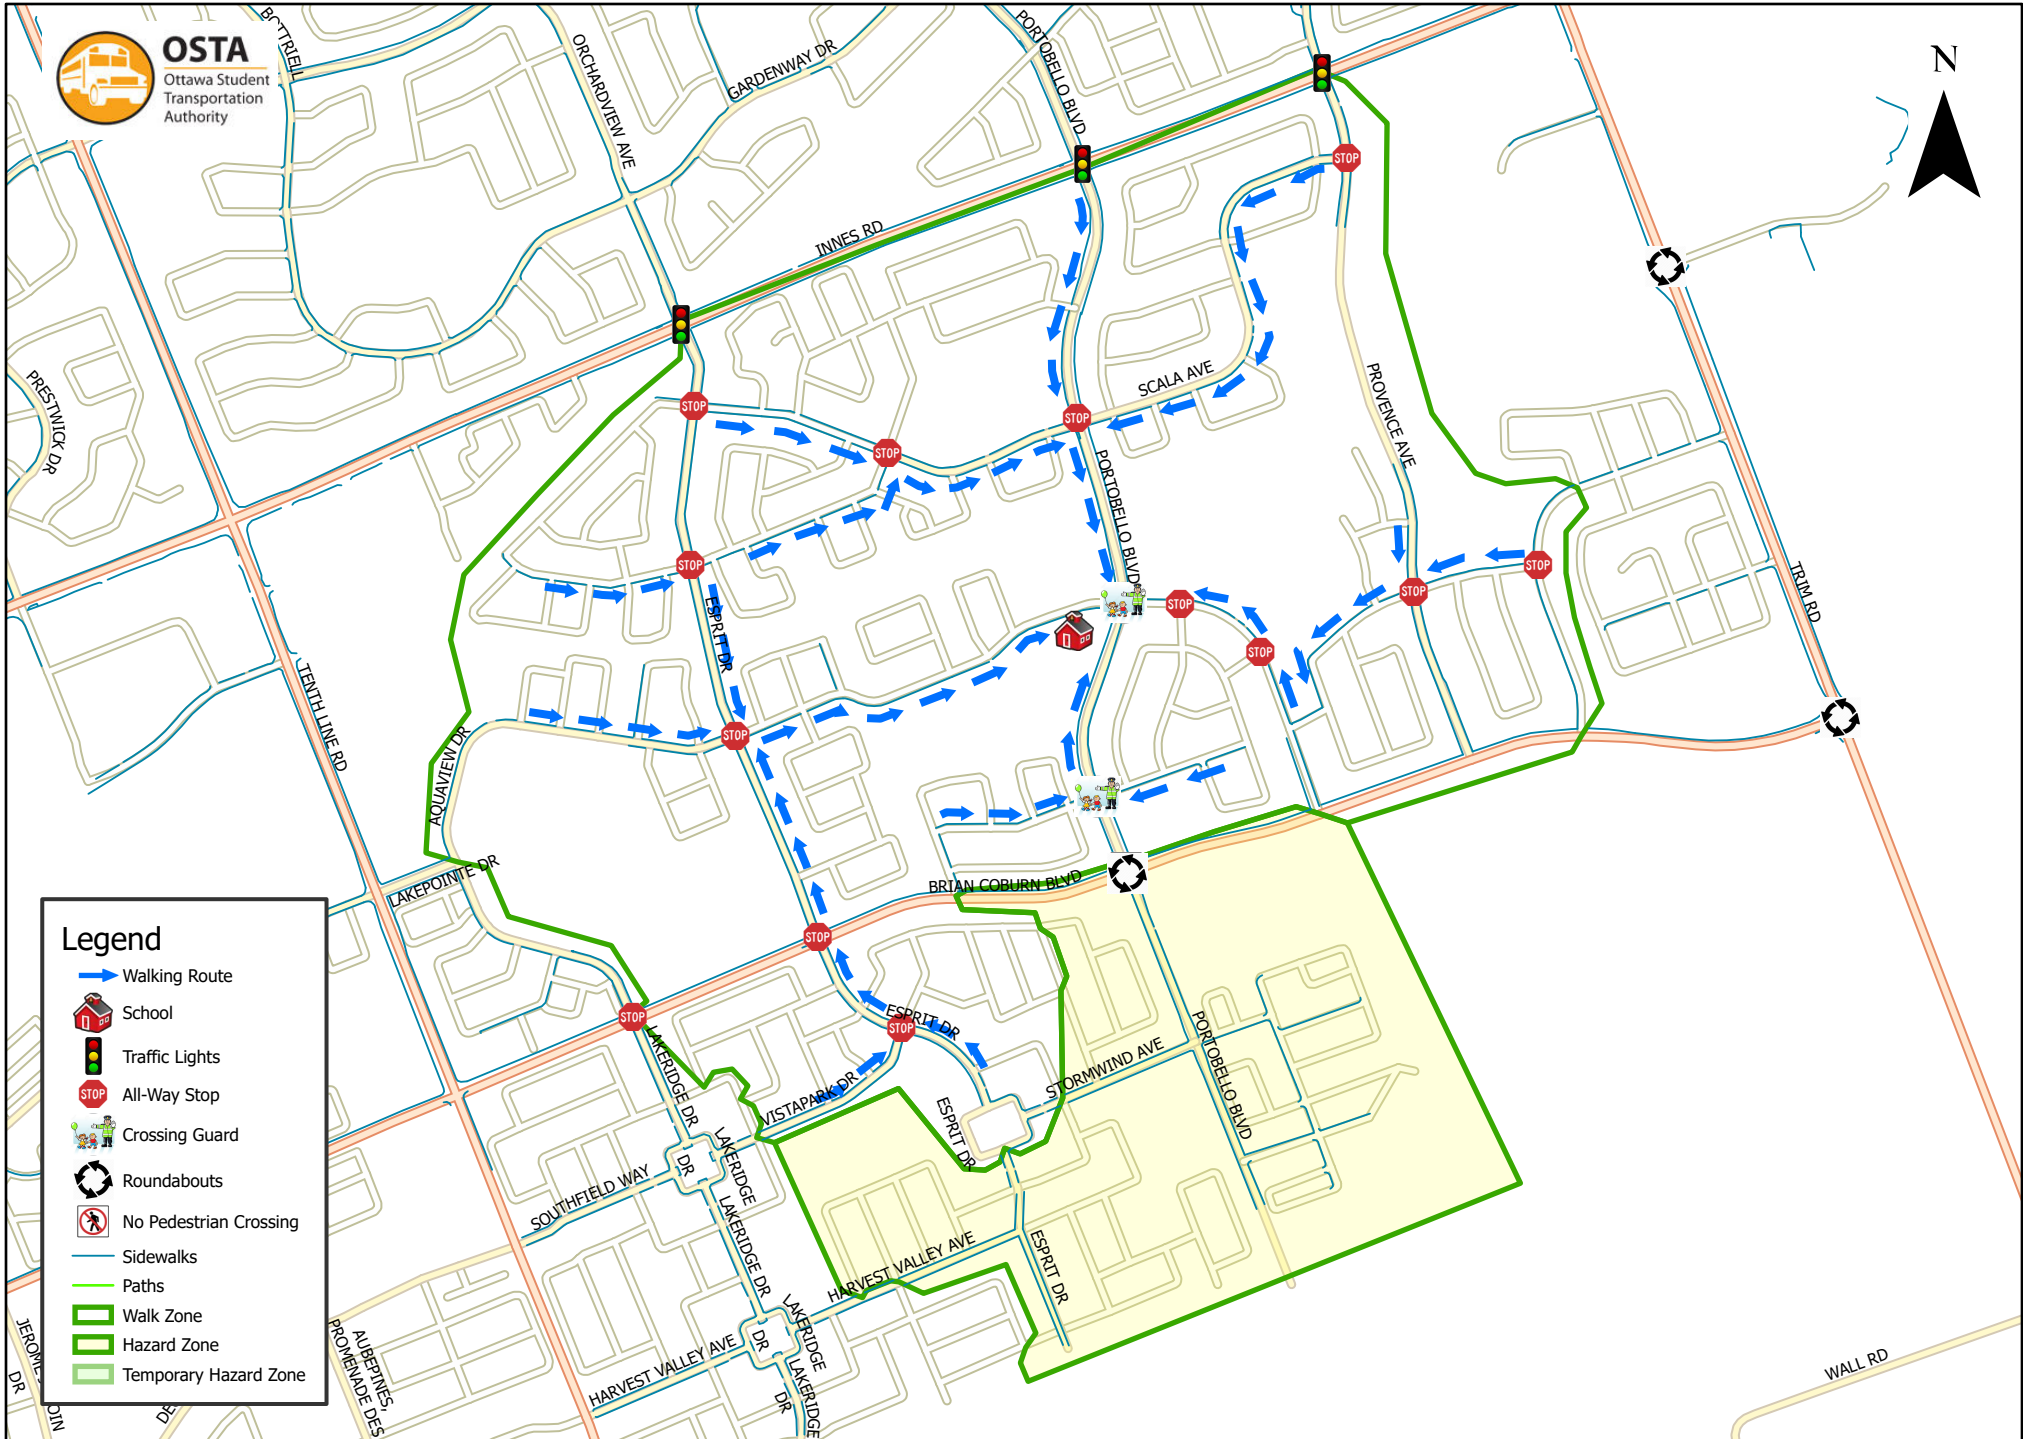

# Avalon Public School 1.6 km Walk Zone Grades 1-6

This map is intended for information purposes only. Ottawa Student Transportation Authority assumes no responsibility for people using these routes.