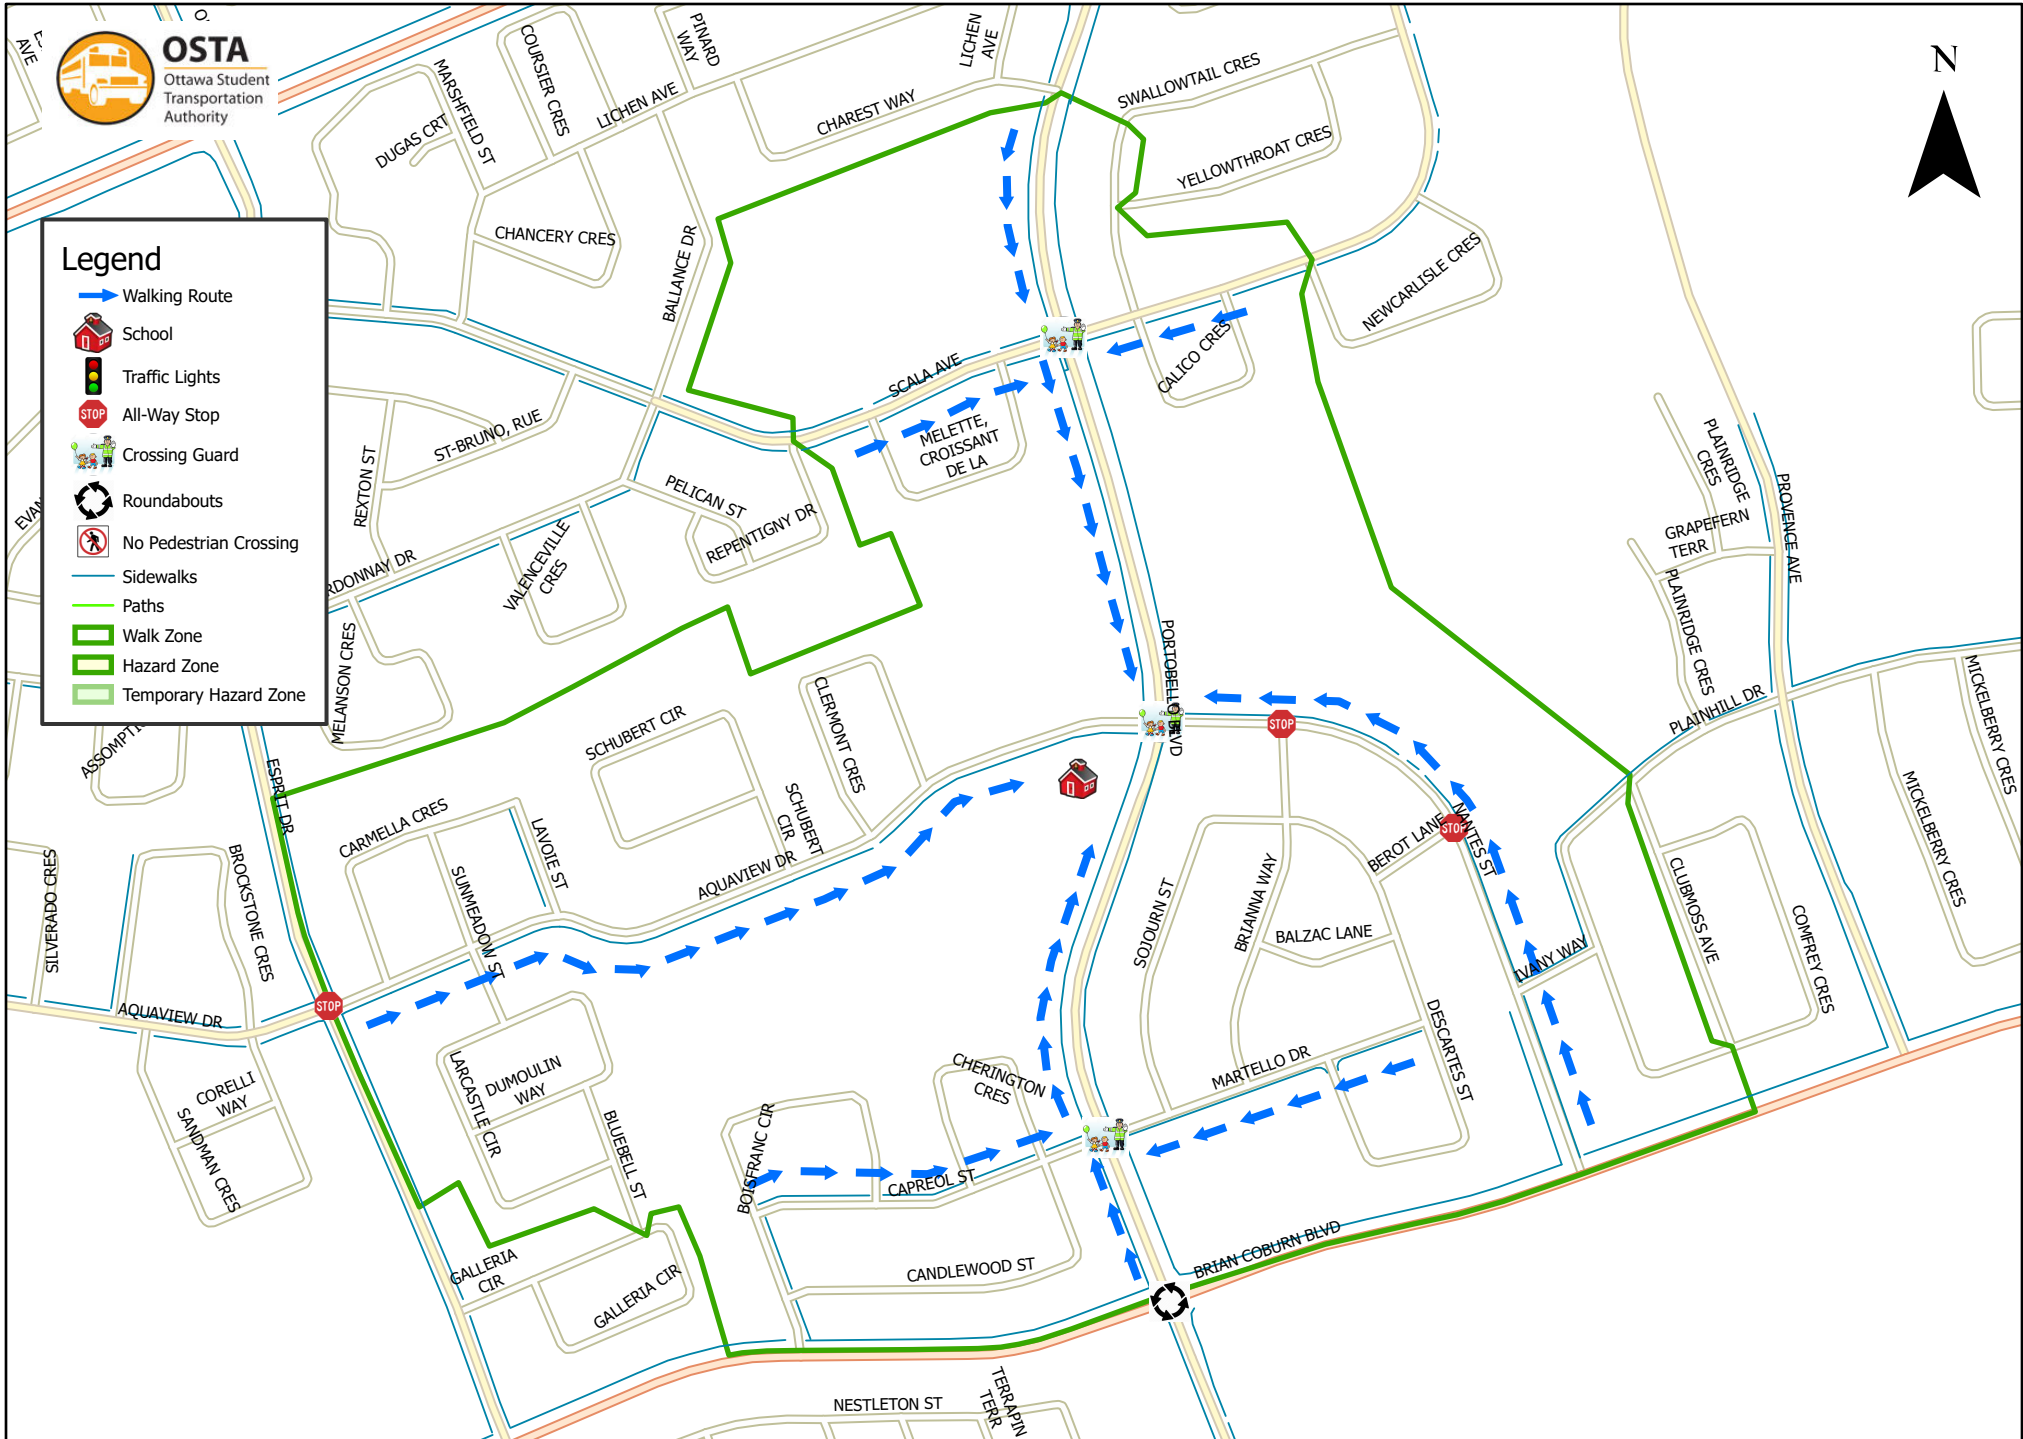

Avalon Public School 800 m Walk Zone Kindergarten

This map is intended for information purposes only. Ottawa Student Transportation Authority assumes no responsibility for people using these routes.