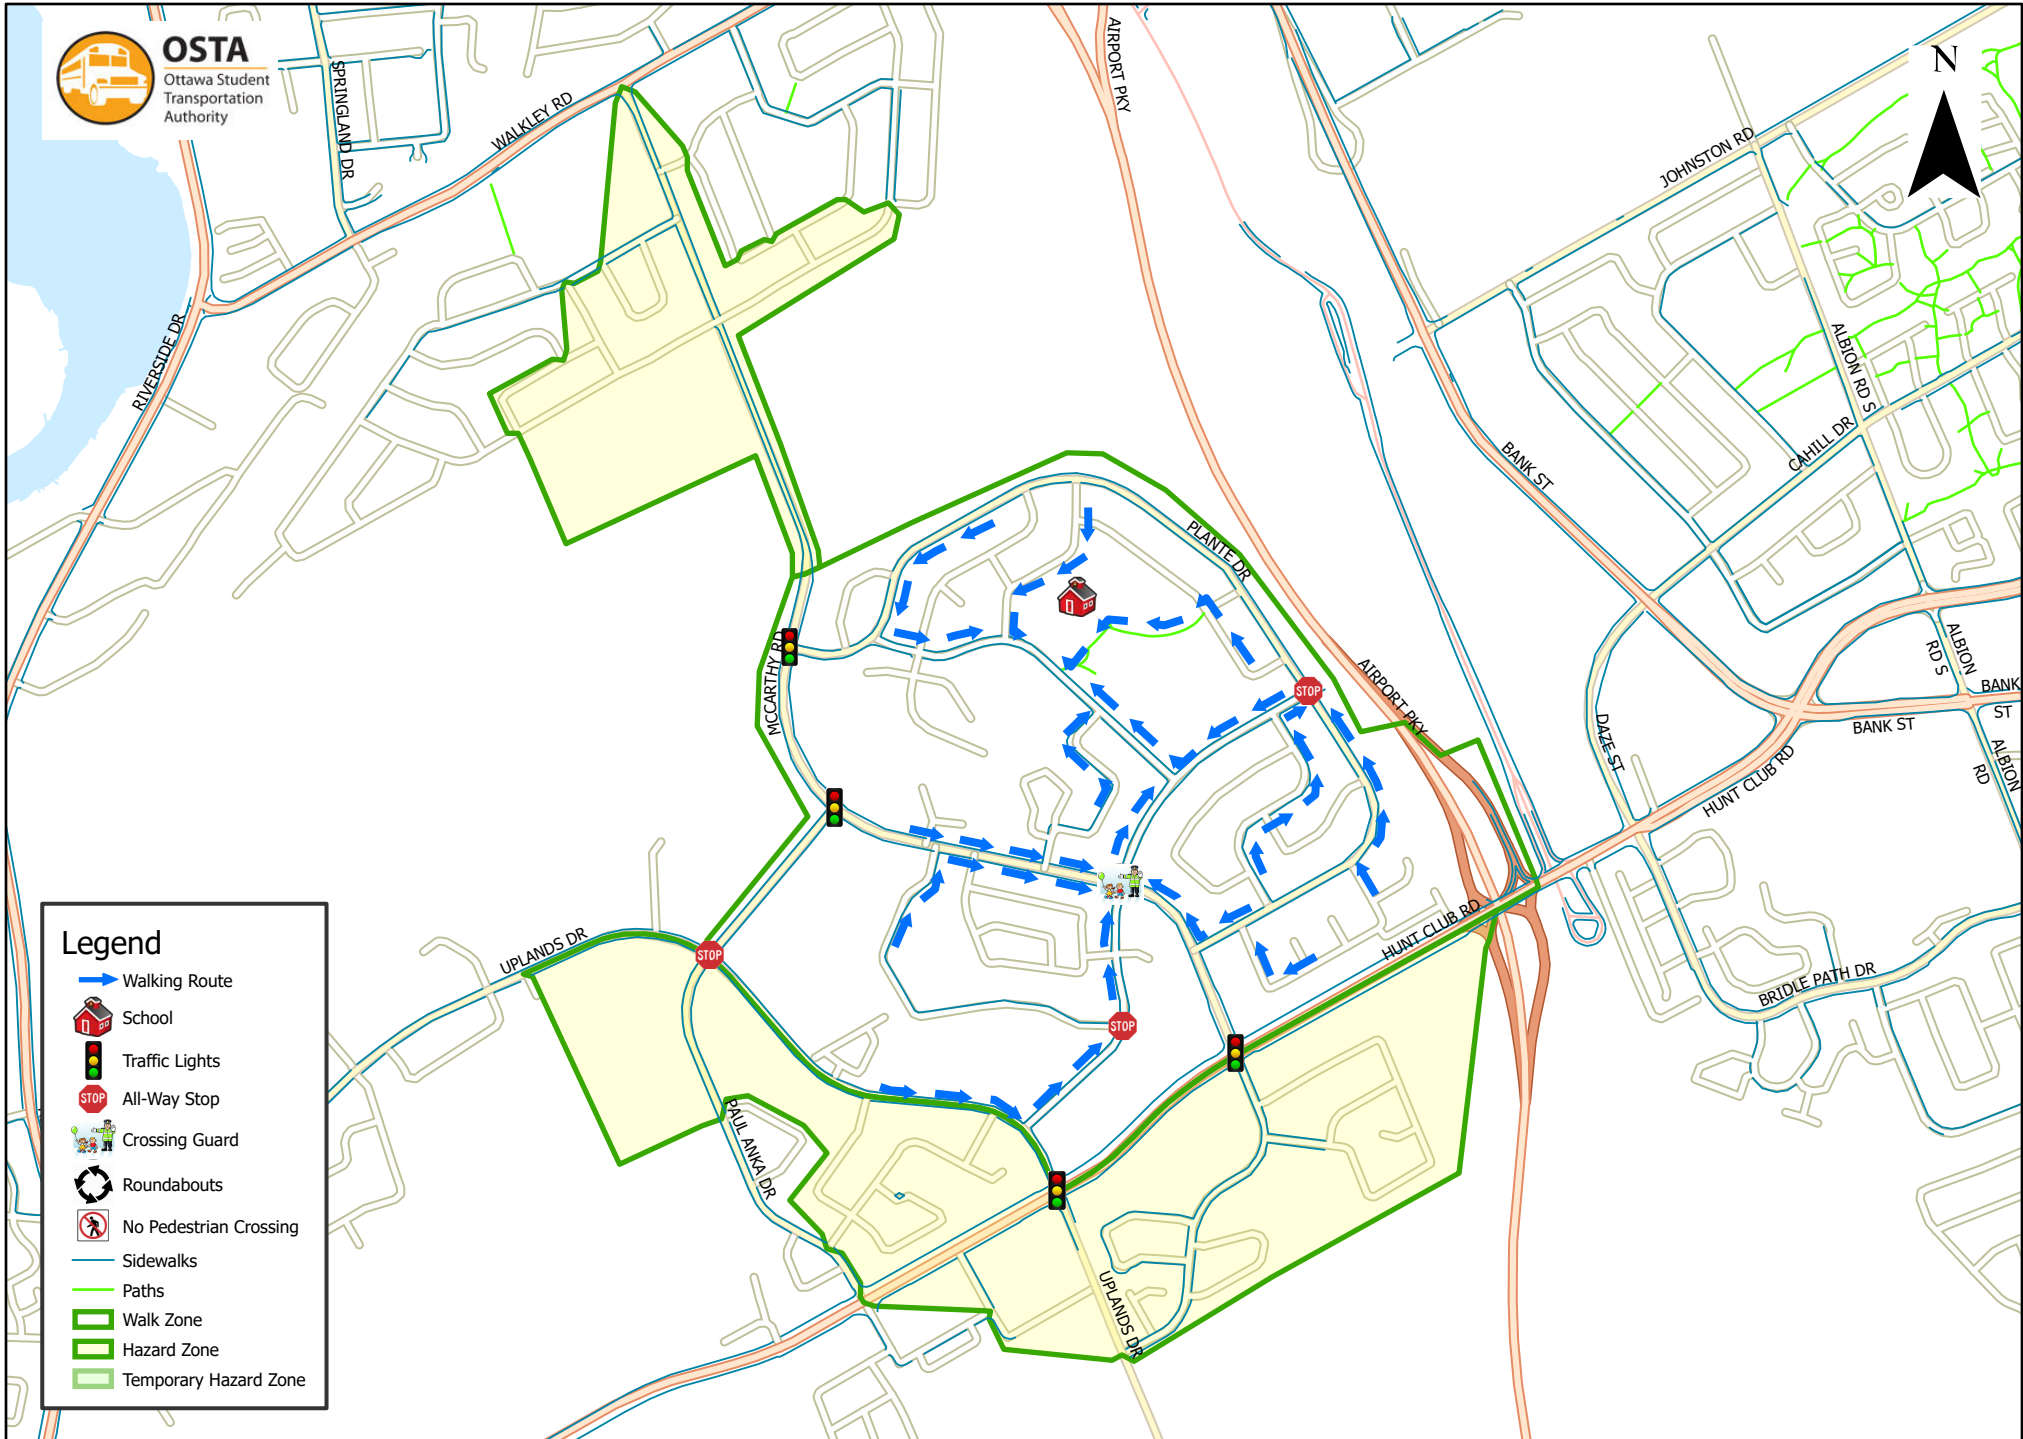

Bayview Public School 1.6 km Walk Zone Grades 1-6

This map is intended for information purposes only. Ottawa Student Transportation Authority assumes no responsibility for people using these routes.