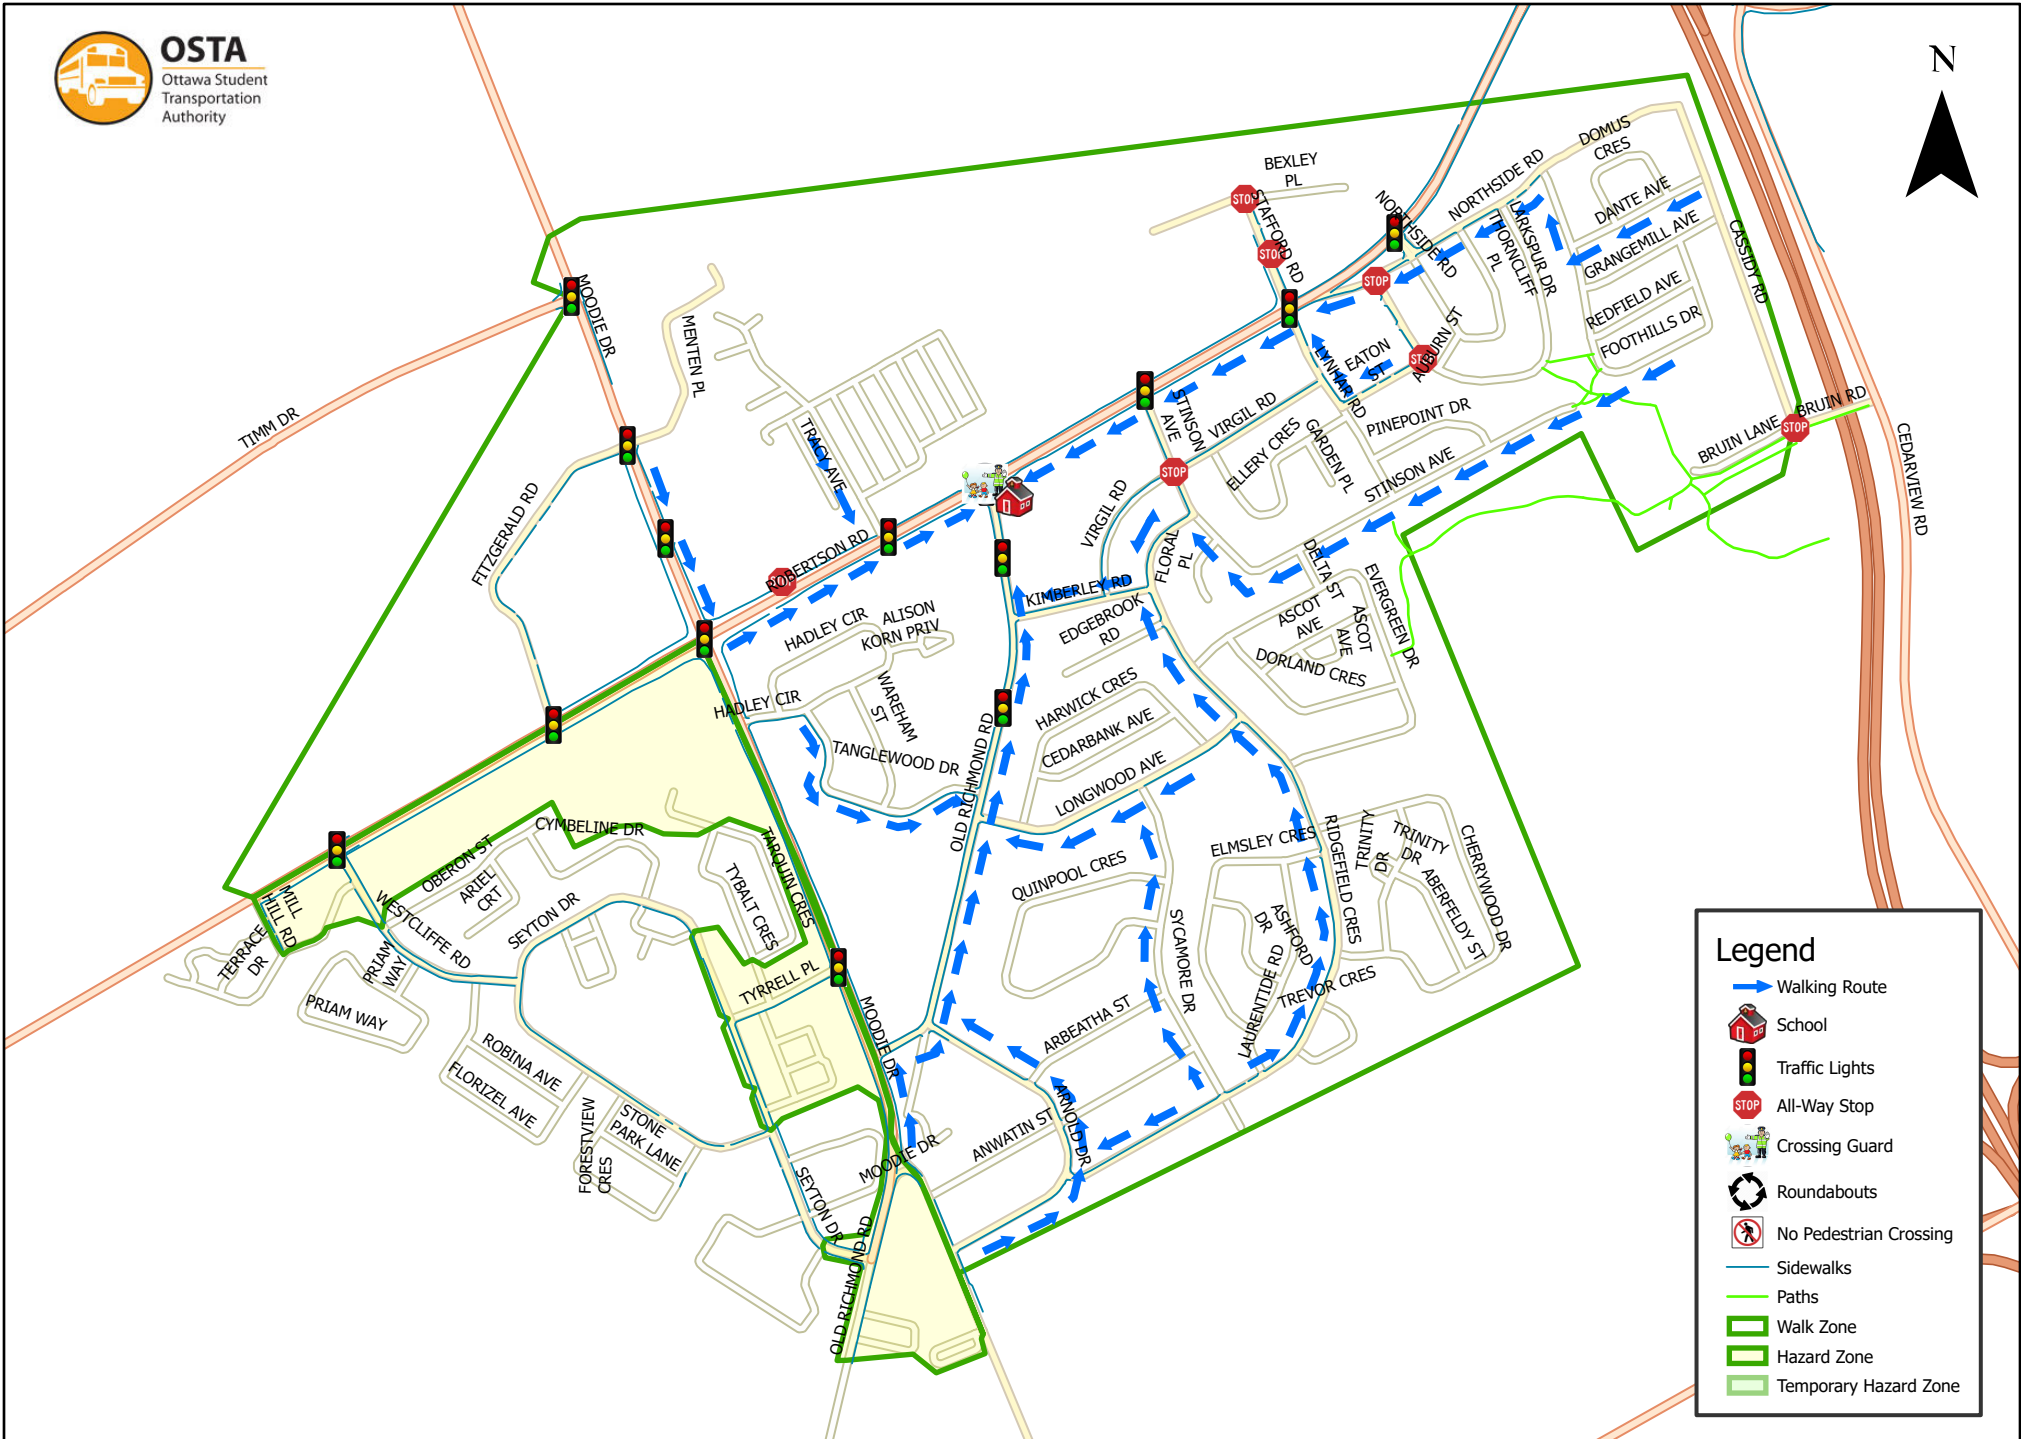

# Bells Corners Public School 1.6 km Walk Zone Grades 1-3

This map is intended for information purposes only. Ottawa Student Transportation Authority assumes no responsibility for people using these routes.