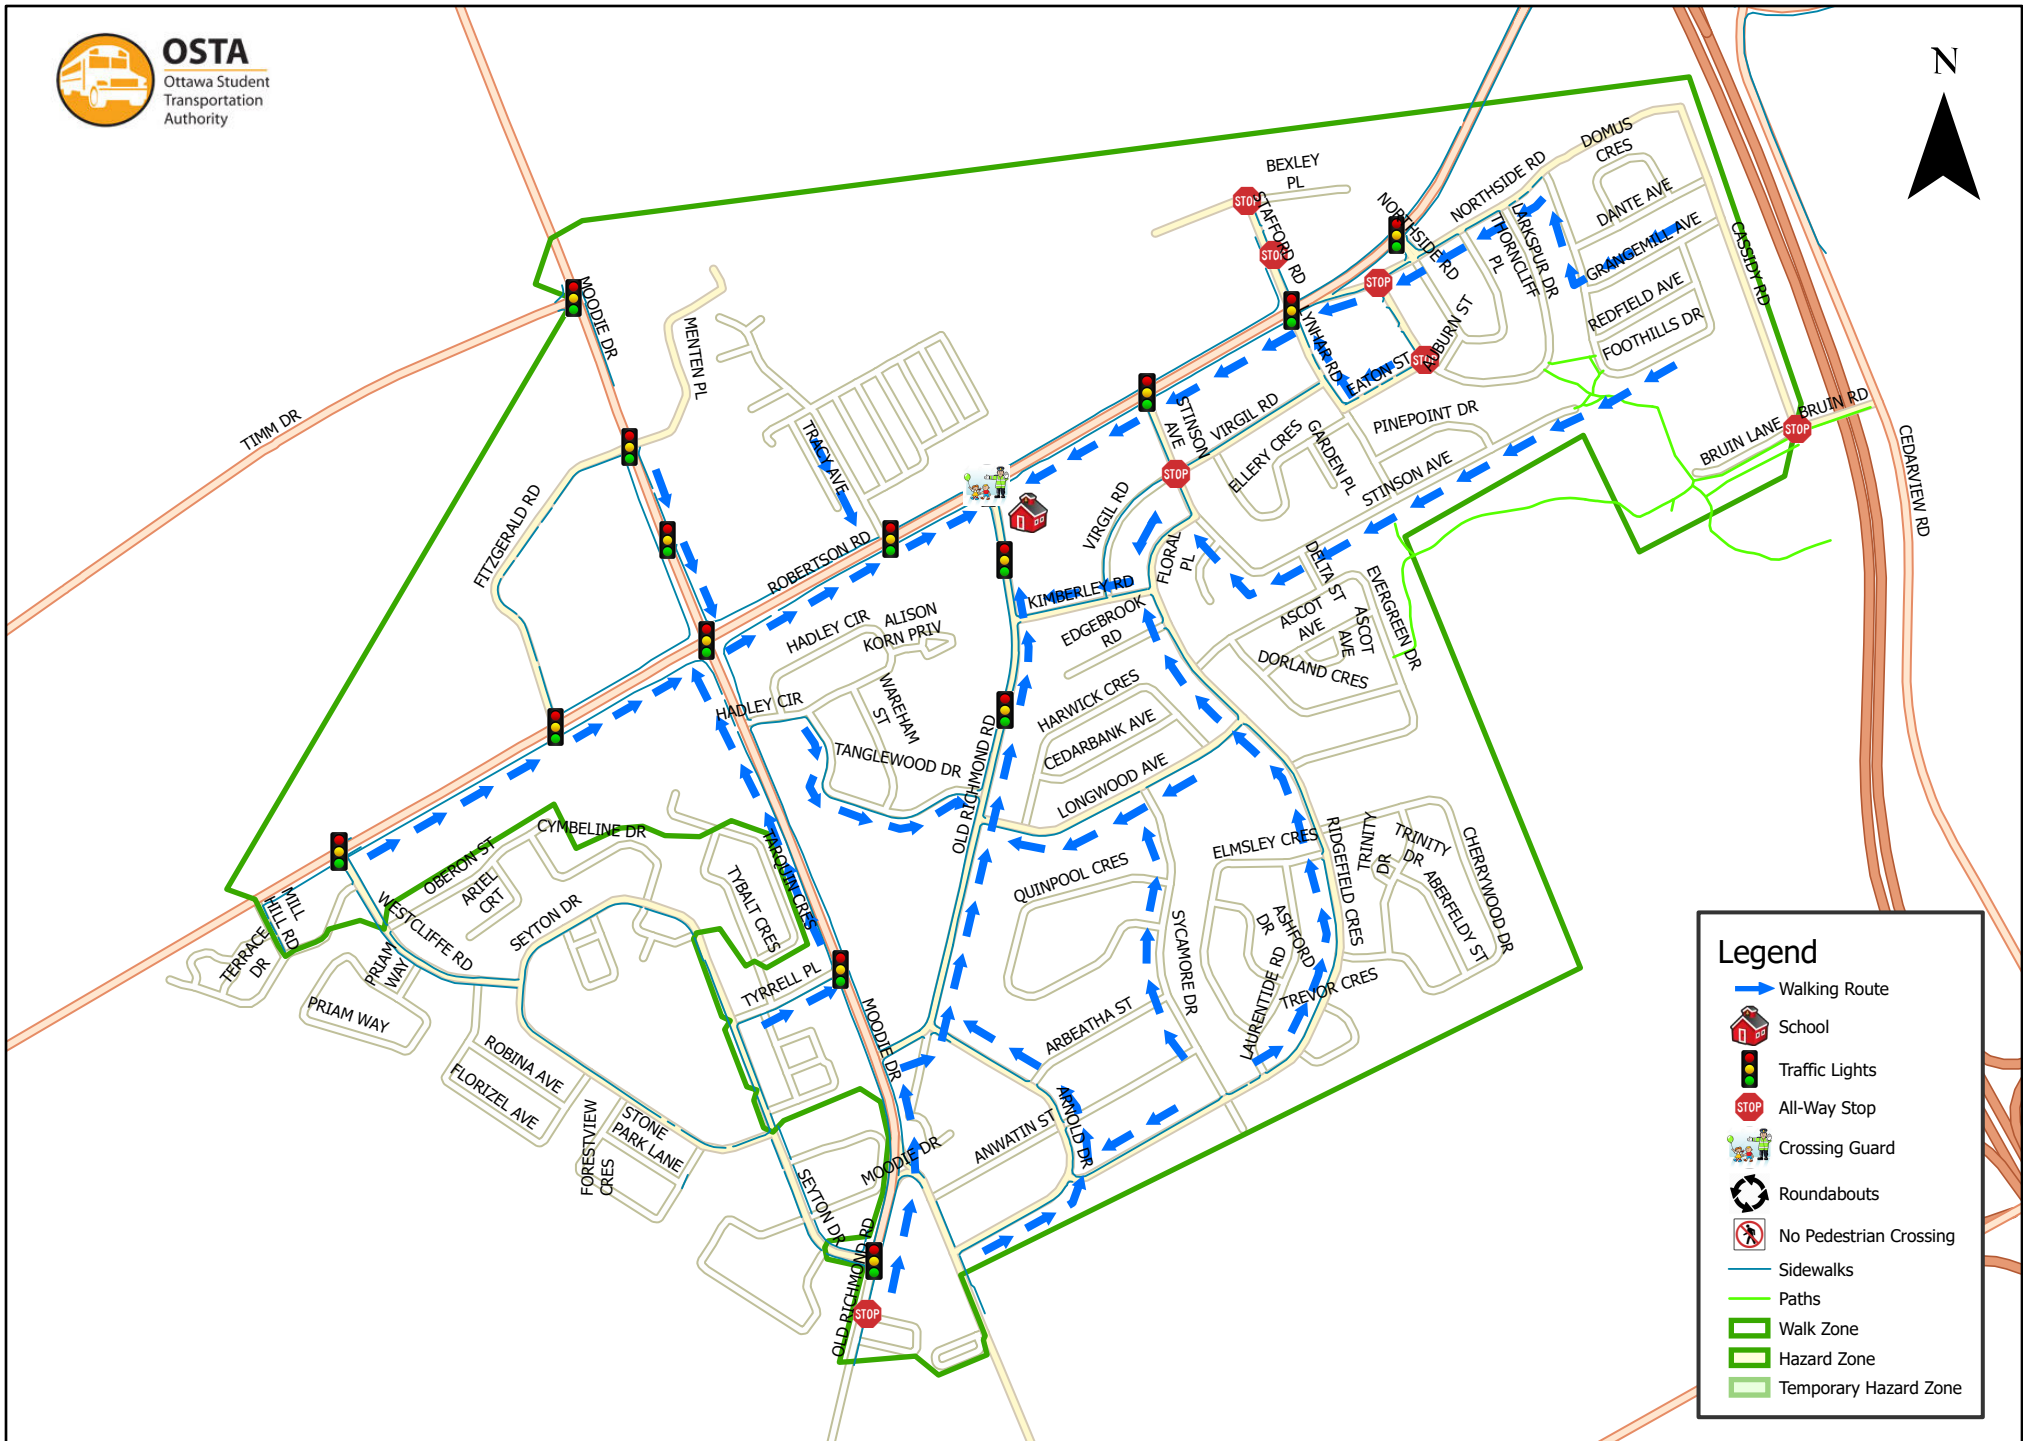

Bells Corners Public School 1.6 km Walk Zone Grades 4-6

This map is intended for information purposes only. Ottawa Student Transportation Authority assumes no responsibility for people using these routes.